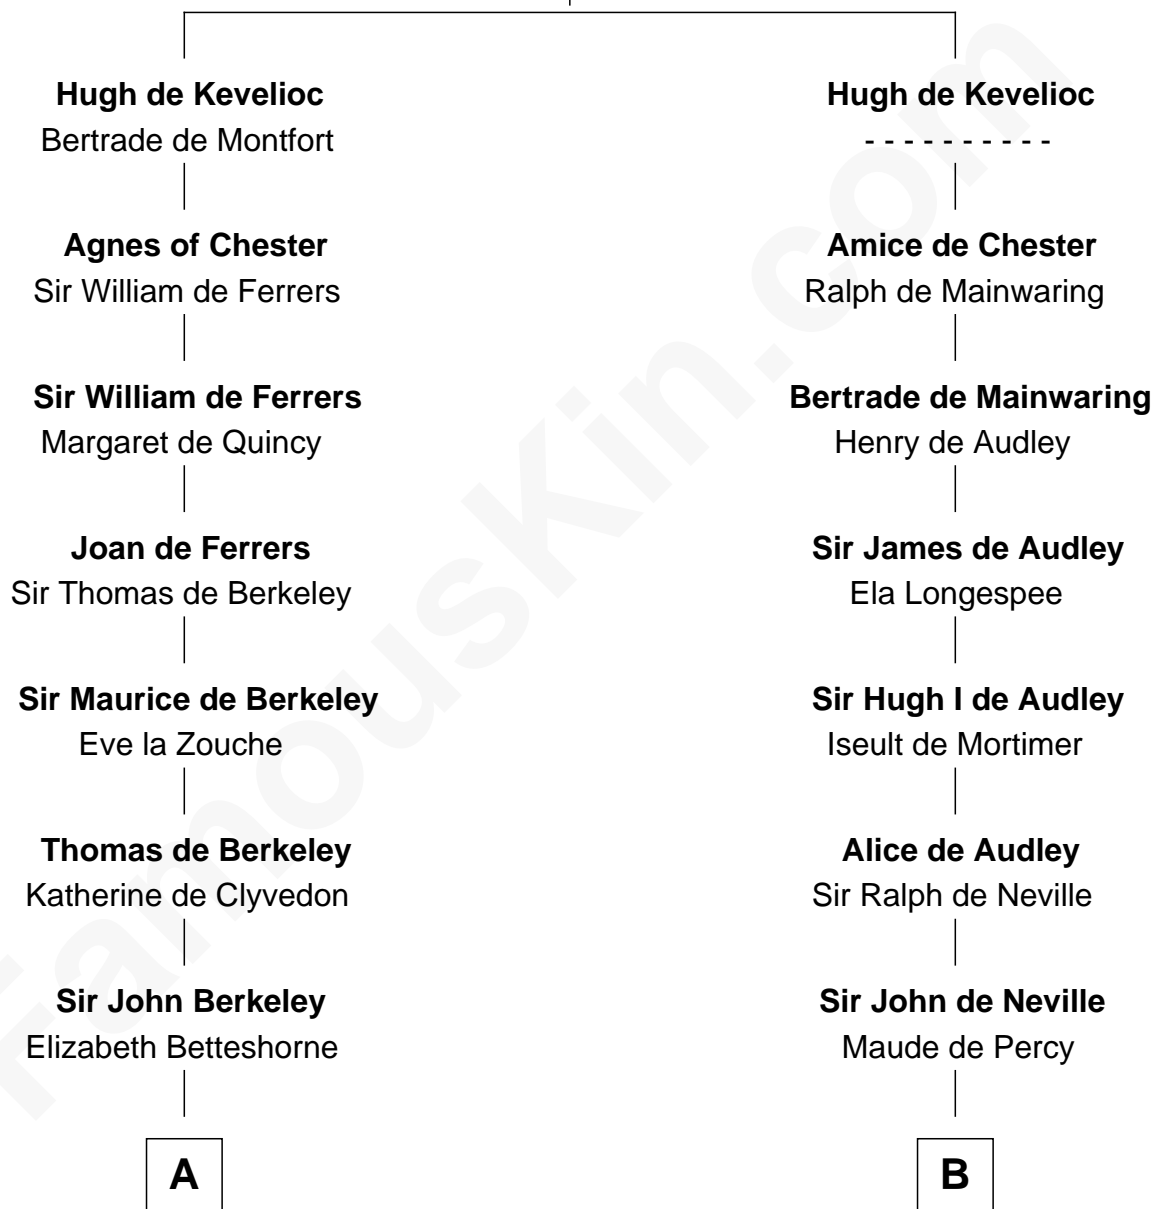

# FamousKin.com Relationship Chart of

**John Brown**

*American Abolitionist*

21st cousin of

**Zachary Taylor**

*12th U.S. President*

**Sir Ranulf de Gernons**

Maud of Gloucester

**C**

**Mercy Ruggles**  
Jonathan Humphrey

**Oliver Humphrey**  
Sarah Garrett

**Ruth Humphrey**  
Gideon Mills

**Ruth Mills**  
Owen Brown

**John Brown**  
*American Abolitionist*

**D**

**William Strother**  
Margaret Thornton

**Francis Strother**  
Susannah Dabney

**William Strother**  
Sarah Bayly

**Sarah Dabney Strother**  
Col. Richard Taylor

**Zachary Taylor**  
*12th U.S. President*

FamousKin.com