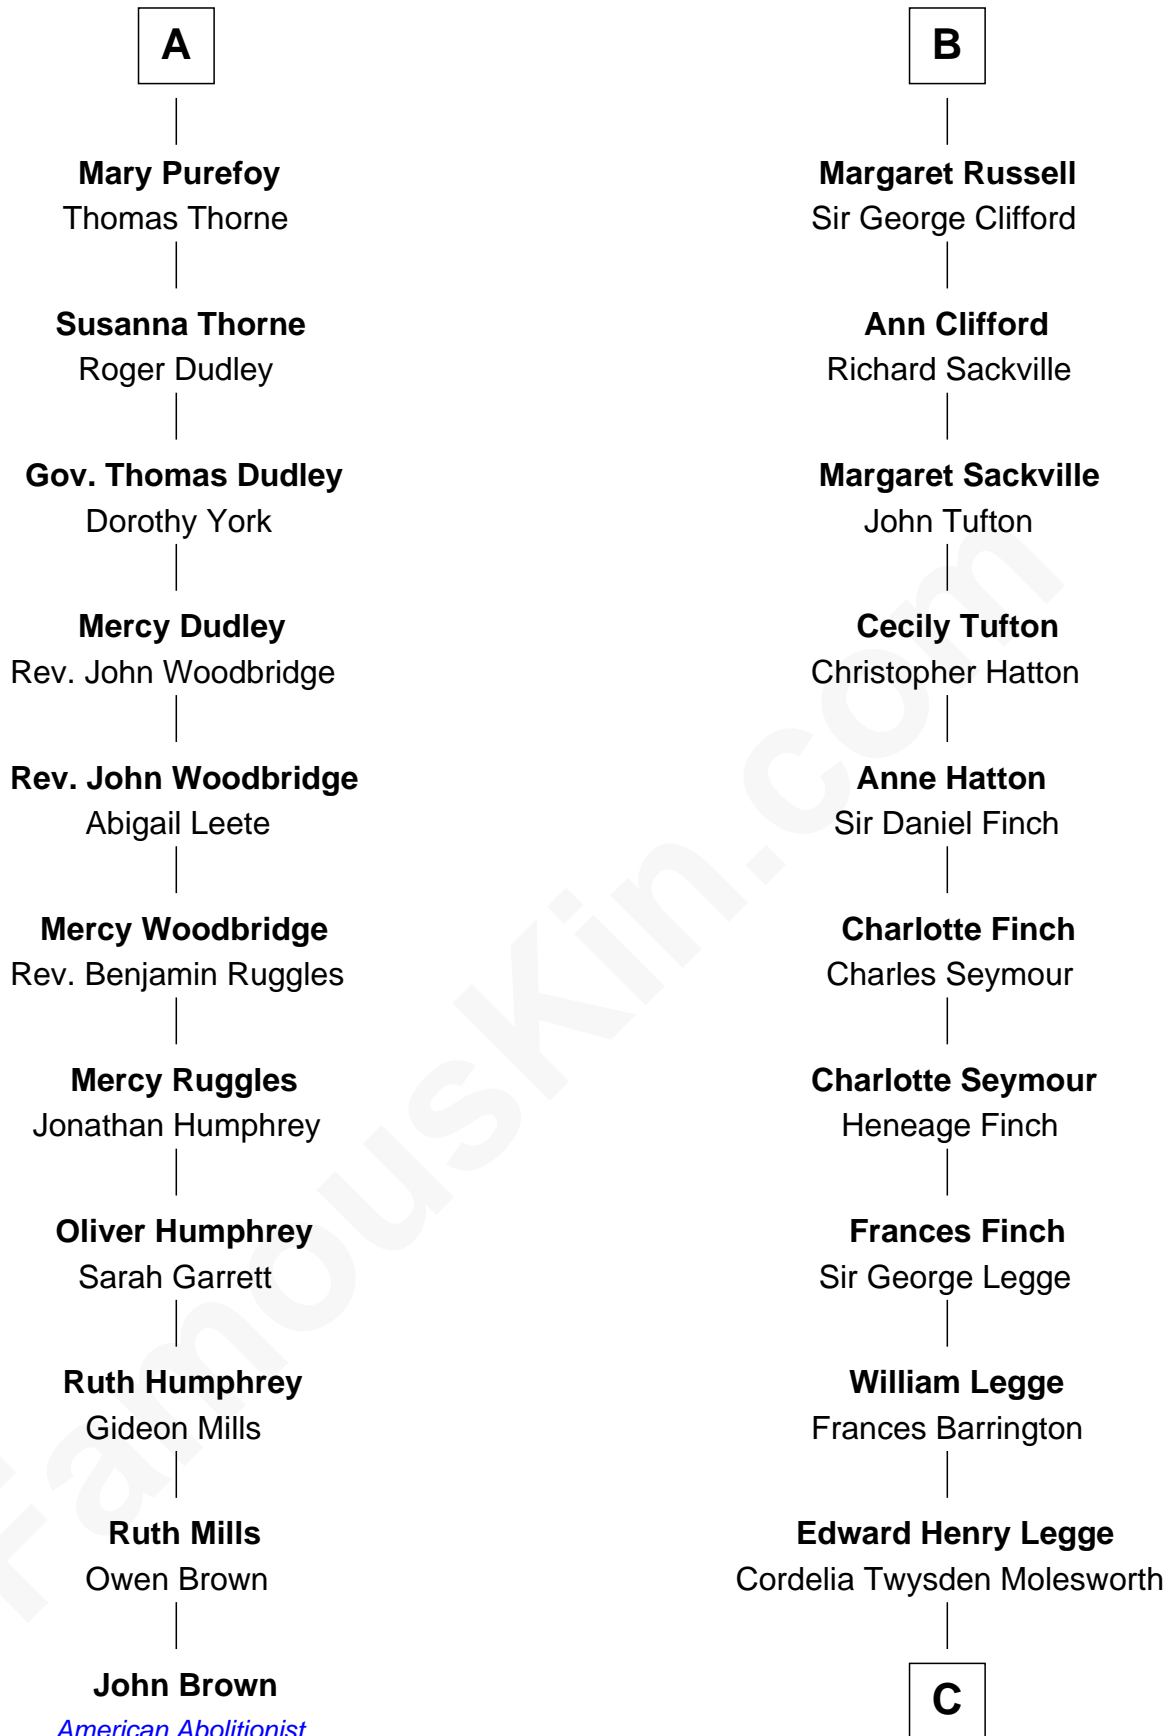

# FamousKin.com Relationship Chart of

**John Brown**

*American Abolitionist*

17th cousin 3 times removed of

**Kit Harington**

*TV Actor - "Game of Thrones"*

**Sir John Howard**

Alice de Bois

**Joan Howard**  
Sir Peter de Brewes

**Beatrice Brewes**  
Sir Hugh Shirley

**Sir Ralph Shirley**  
Joan Basset

**Beatrice Shirley**  
John Brome

**Isabel Brome**  
John Denton

**Alice Denton**  
Nicholas Purefoy

**Edward Purefoy**  
Anne Fettiplace

**A**

**Sir Robert Howard**  
Margaret de Scales

**Sir John Howard**  
Alice Tendring

**Henry Howard**  
Mary Hussey

**Elizabeth Howard**  
Henry Wentworth

**Margery Wentworth**  
Sir William Waldegrave

**Margaret Waldegrave**  
Sir John St. John

**Margaret St. John**  
Sir Francis Russell

**B**

**C**

**Lois Marjorie Legge**  
Ernest Wriothesley Denny

**Lavender Cecilia Denny**  
John Charles Dundas Harington