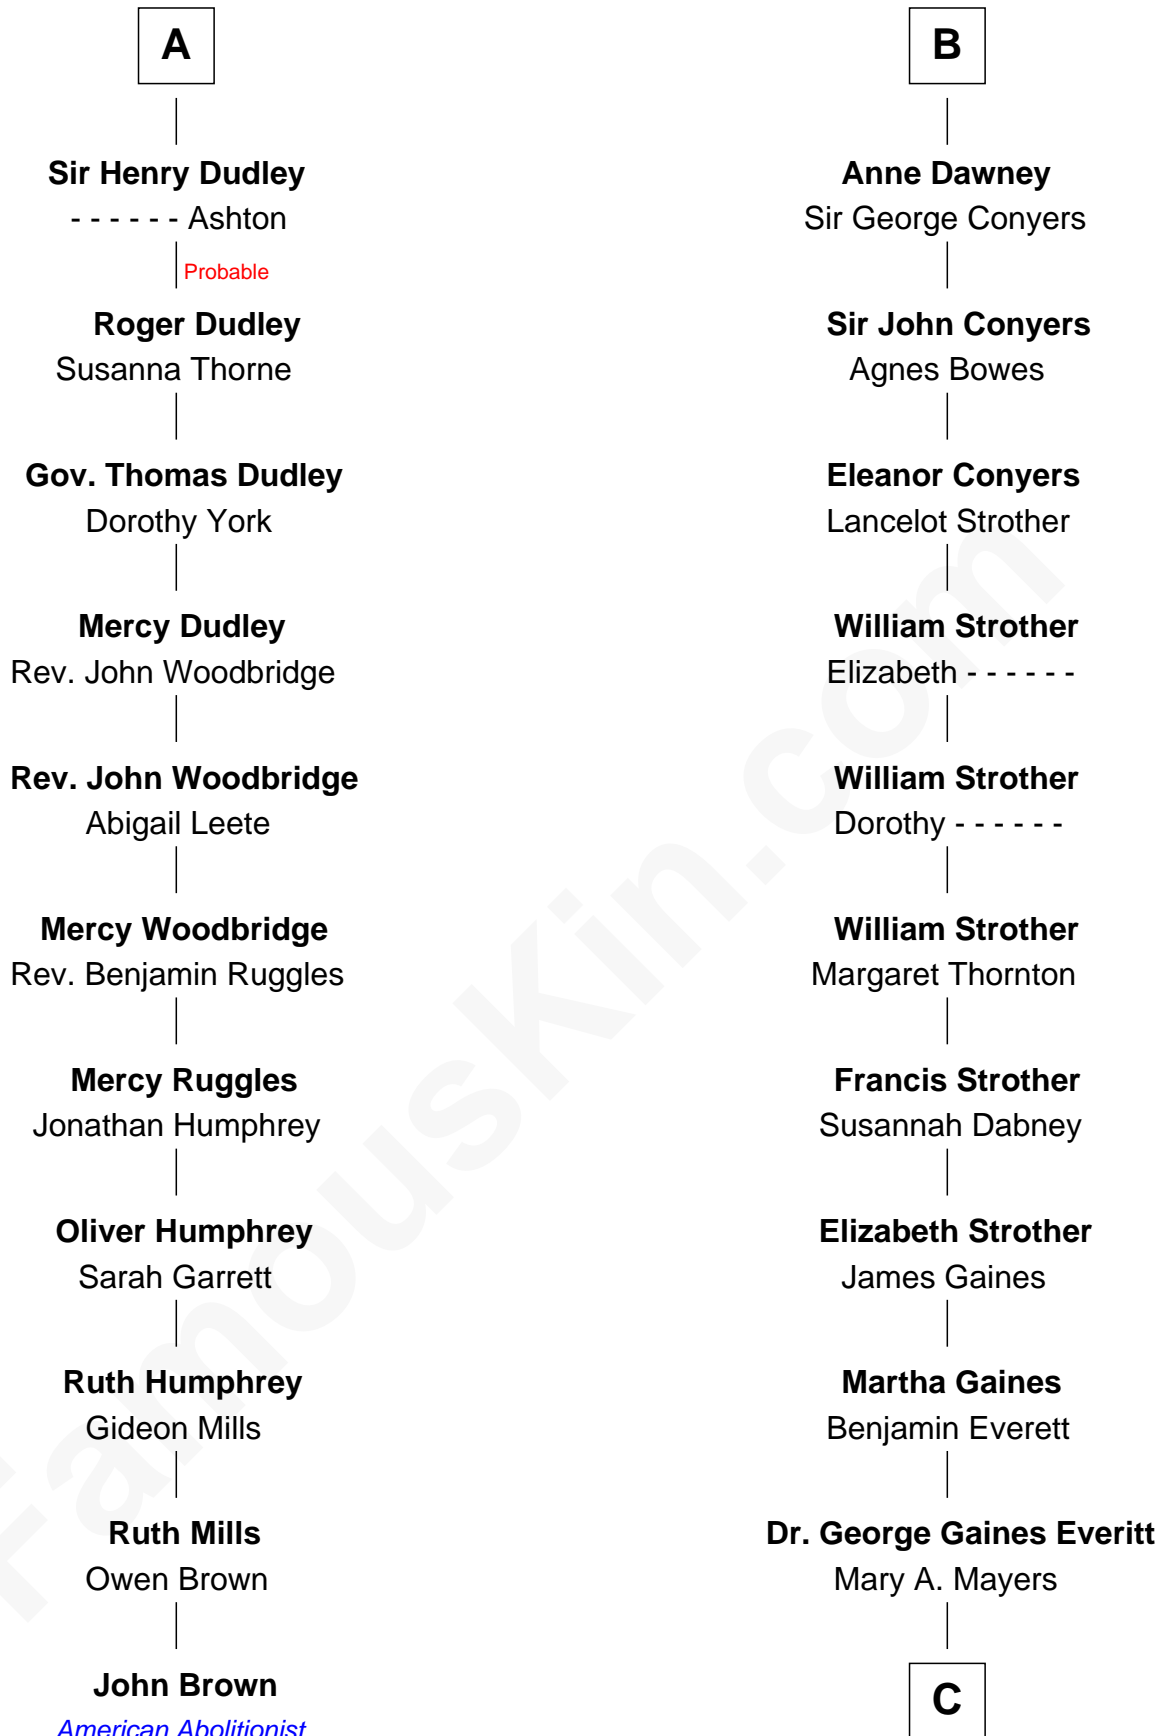

FamousKin.com Relationship Chart of

John Brown

American Abolitionist

17th cousin 3 times removed of

William H. Macy

TV and Movie Actor

C

—
Horace Benjamin Everitt

Martha Leticia Roberts

—
Mary Lois Everitt

Clement Overstreet

—
Lois Elizabeth Overstreet

William Hall Macy

—
William H. Macy

TV and Movie Actor

FamousKin.com