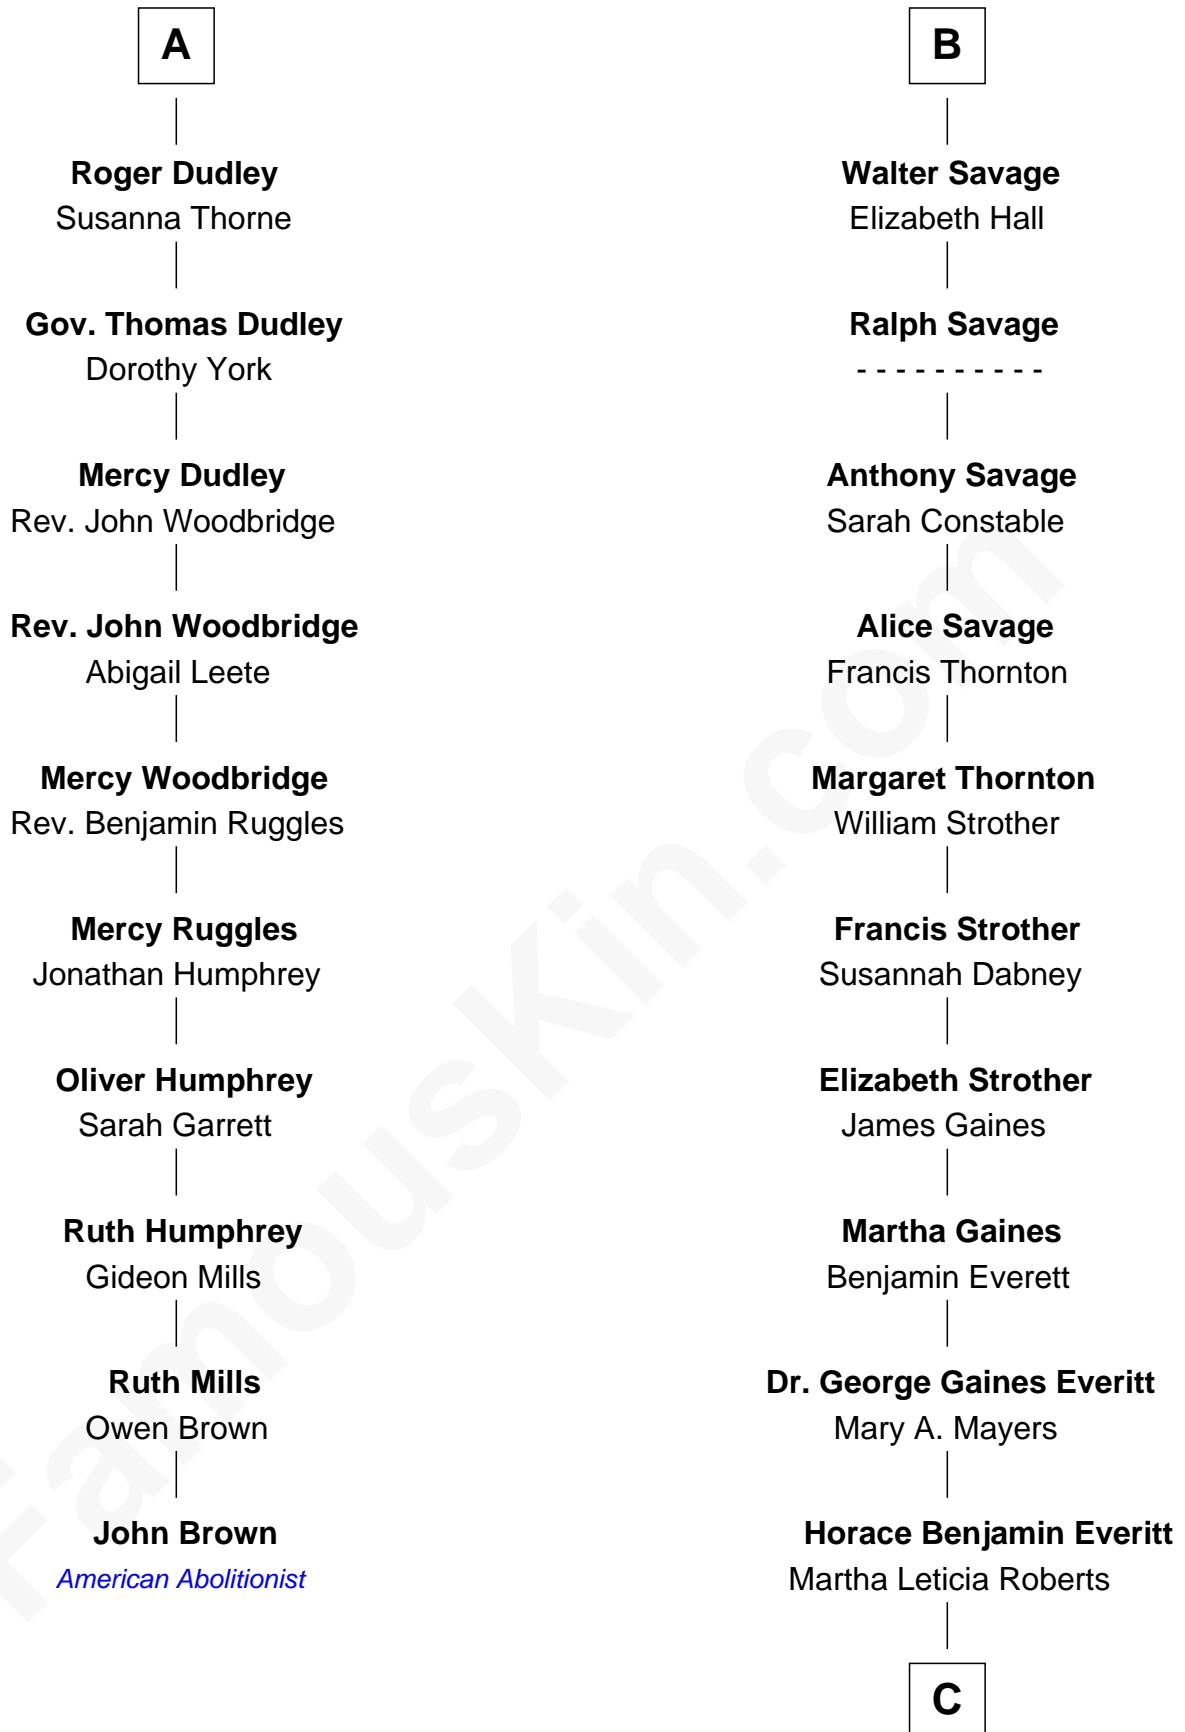

FamousKin.com Relationship Chart of

John Brown

American Abolitionist

16th cousin 3 times removed of

William H. Macy

TV and Movie Actor

C

Mary Lois Everitt
Clement Overstreet

Lois Elizabeth Overstreet
William Hall Macy

William H. Macy
TV and Movie Actor

FamousKin.com