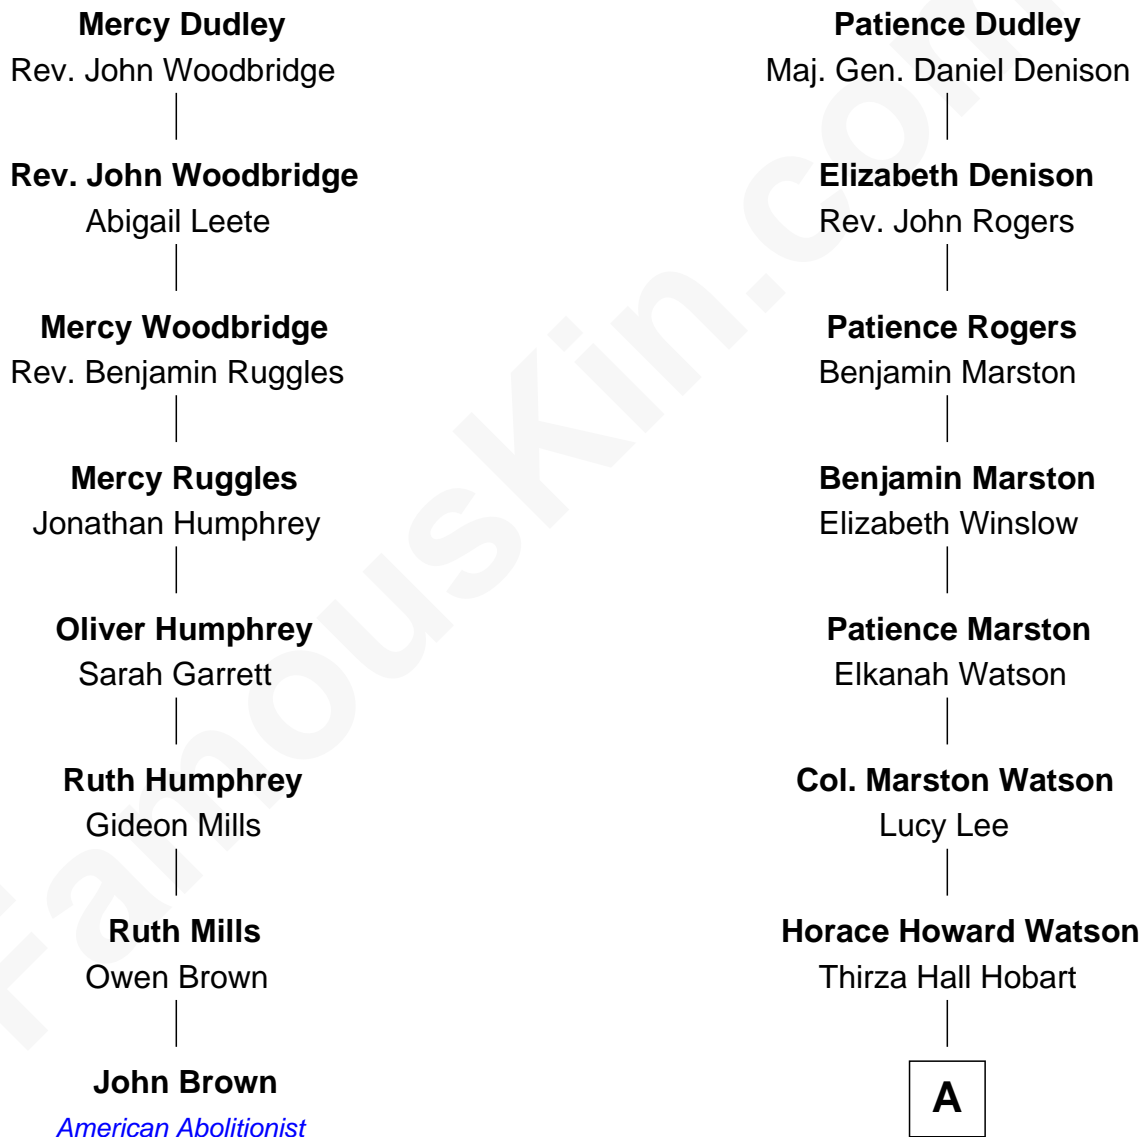

FamousKin.com Relationship Chart of

John Brown

American Abolitionist

7th cousin 5 times removed of

John Cena

Movie Actor and WWE Pro Wrestler

Gov. Thomas Dudley

Dorothy York

A

Agnes Lee Watson

Charles Nichols

Charles H. Nichols

Martha Emma Dix

Charles Nichols

Julia Ellen Skelton

Natalie Nichols