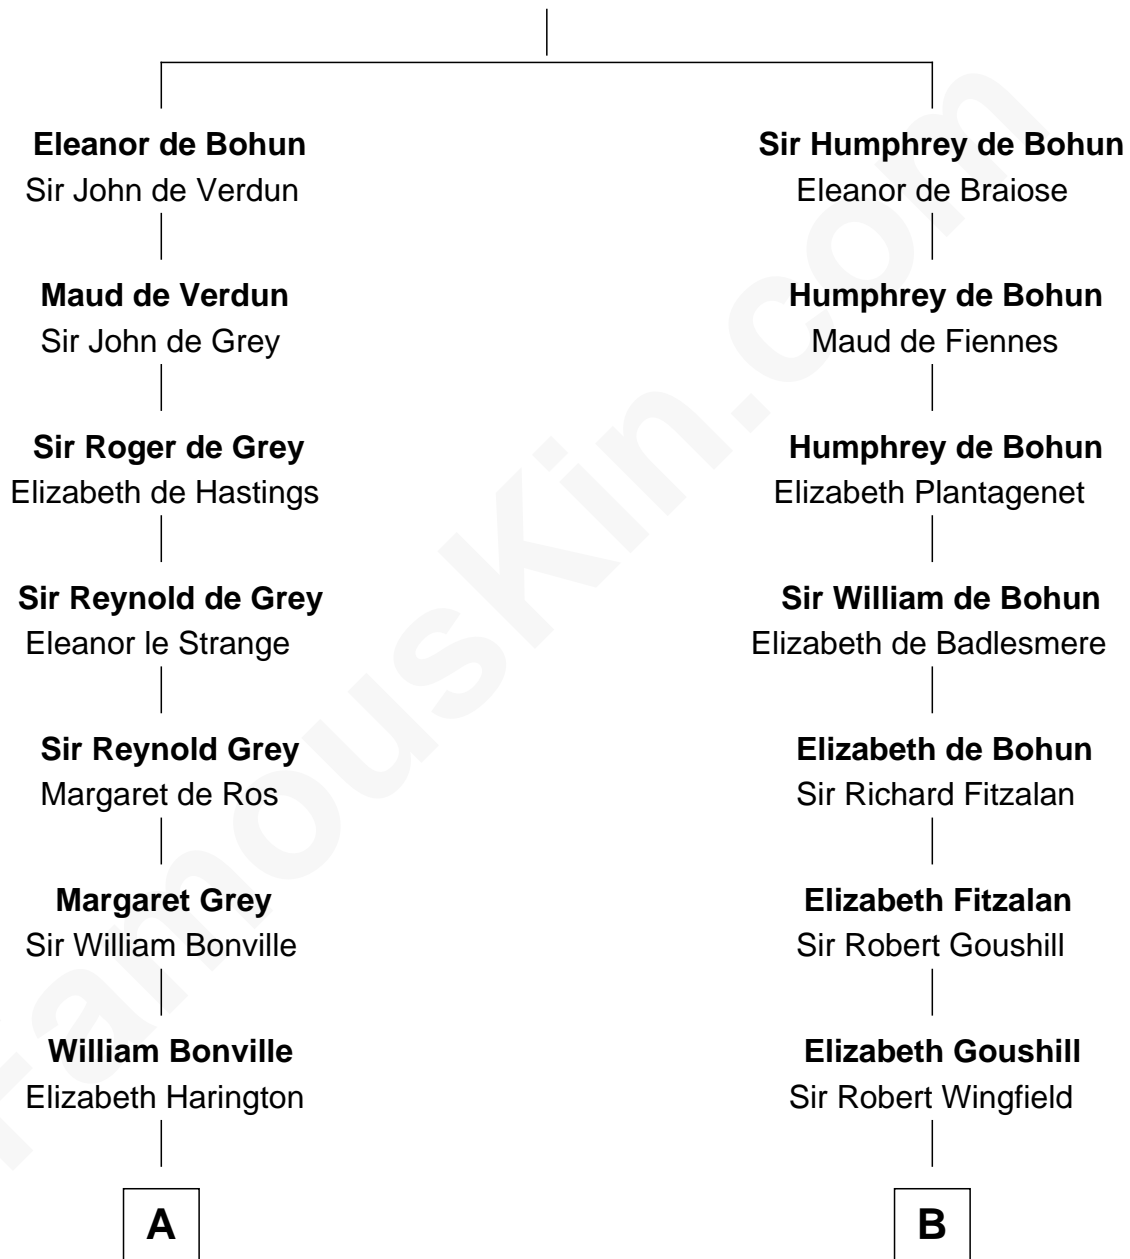

FamousKin.com Relationship Chart of

John Brown

American Abolitionist

20th cousin 1 time removed of

Henry Clay Folger

Founder of Folger Shakespeare Library and Chairman of Standard Oil

Sir Humphrey de Bohun

Maud of Eu

American Abolitionist

D

Peleg Slocum

Elizabeth Brown

Rebecca Slocum

George Folger

Samuel Brown Folger

Nancy F. Hiller