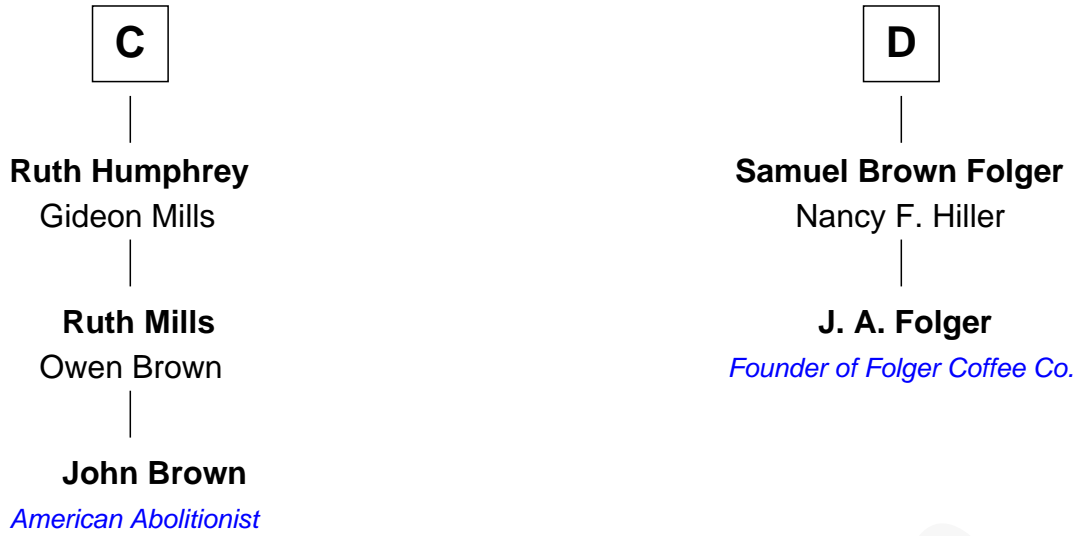

# FamousKin.com Relationship Chart of

**John Brown**

*American Abolitionist*

18th cousin 1 time removed of

**J. A. Folger**

*Founder of Folger Coffee Company*

**Sir Hugh le Despencer**

Isabella de Beauchamp

Sir Thomas Greene

**Elizabeth Greene**

William Raleigh

**Sir Edward Raleigh**

Margaret Verney

**B**

FamousKin.com