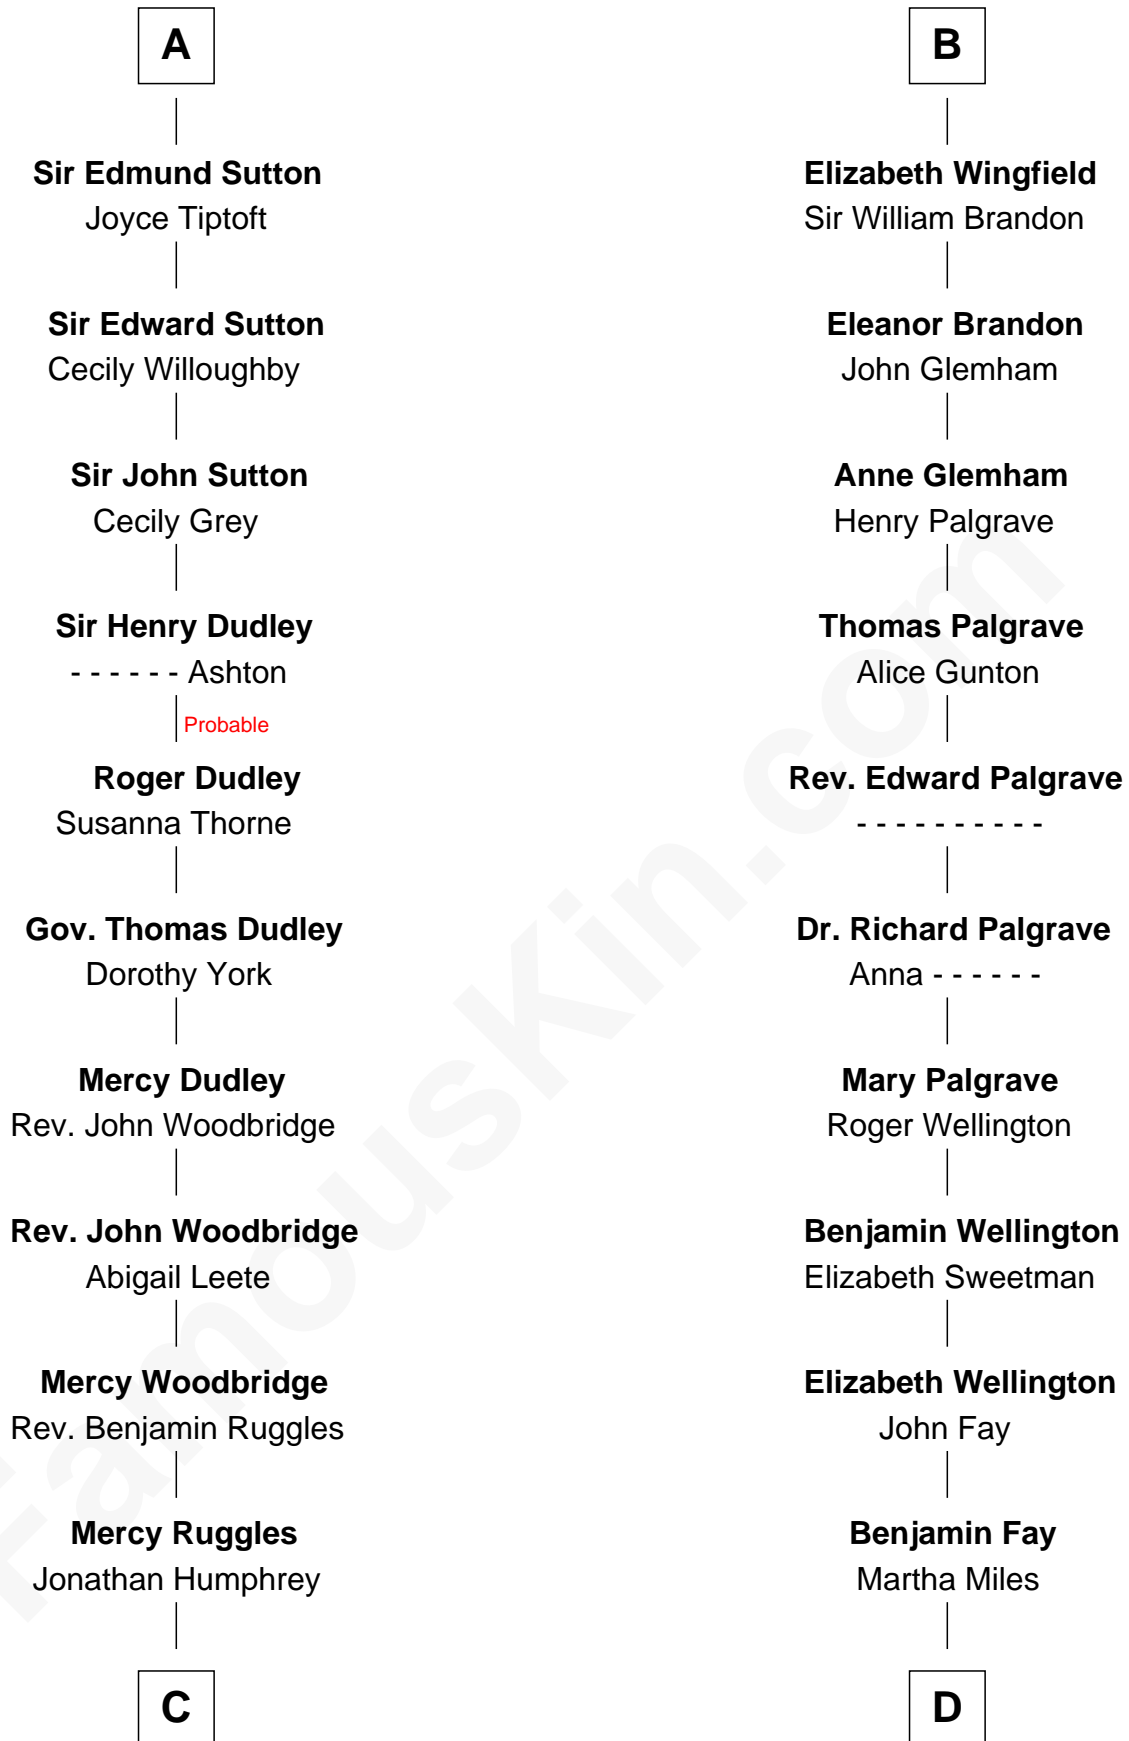

# FamousKin.com Relationship Chart of

**John Brown**

*American Abolitionist*

18th cousin 2 times removed of

**Eli Whitney**

*Inventor of the Cotton Gin*

**John, King of England**

*not married*  
----- *De Warenne*

Eve la Zouche

**Thomas de Berkeley**

Katherine de Clyvedon

**Sir John Berkeley**

Elizabeth Betteshorne

**Elizabeth Berkeley**

Sir John Sutton

**A**

**Henry III, King of England**

Eleanor of Provence

**Edmund Plantagenet**

Blanche of Artois

**Henry Plantagenet**

Maud de Chaworth

**Eleanor Plantagenet**

Richard Fitzalan

**Sir Richard Fitzalan**

Elizabeth de Bohun

**Elizabeth Fitzalan**

Sir Robert Goushill

**Elizabeth Goushill**

Sir Robert Wingfield

**B**

FamousKin.com