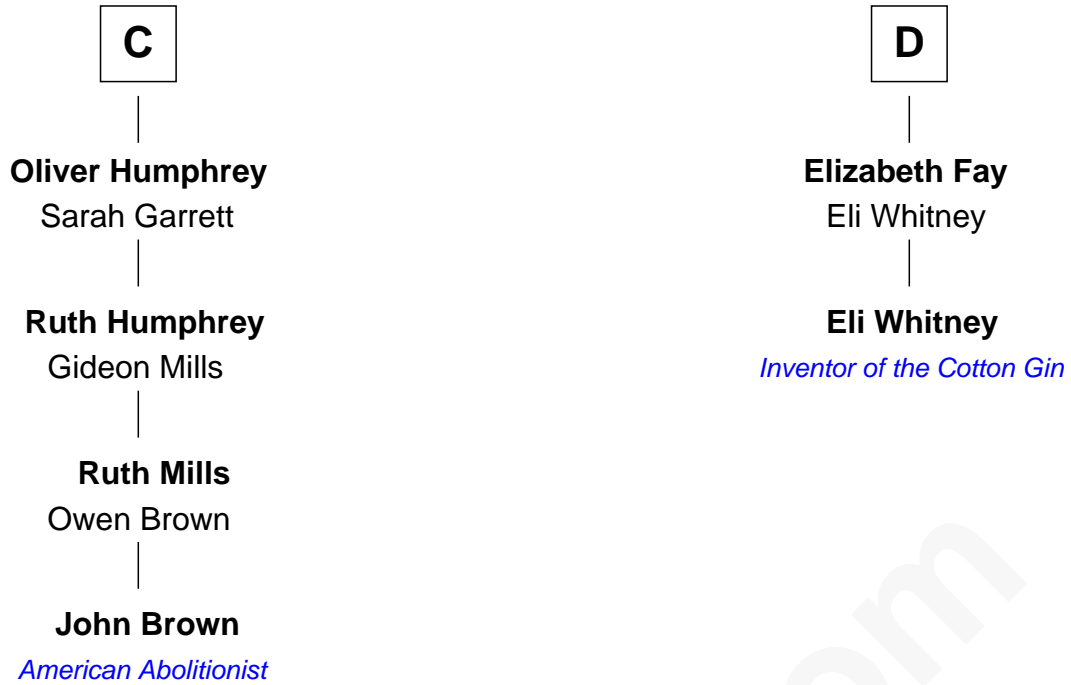

# FamousKin.com Relationship Chart of

**John Brown**

*American Abolitionist*

18th cousin 2 times removed of

**Eli Whitney**

*Inventor of the Cotton Gin*

**John, King of England**

*not married*  
----- *De Warenne*

Eve la Zouche

**Thomas de Berkeley**

Katherine de Clyvedon

**Sir John Berkeley**

Elizabeth Betteshorne

**Elizabeth Berkeley**

Sir John Sutton

**A**

**Henry III, King of England**

Eleanor of Provence

**Edmund Plantagenet**

Blanche of Artois

**Henry Plantagenet**

Maud de Chaworth

**Eleanor Plantagenet**

Richard Fitzalan

**Sir Richard Fitzalan**

Elizabeth de Bohun

**Elizabeth Fitzalan**

Sir Robert Goushill

**Elizabeth Goushill**

Sir Robert Wingfield

**B**

FamousKin.com