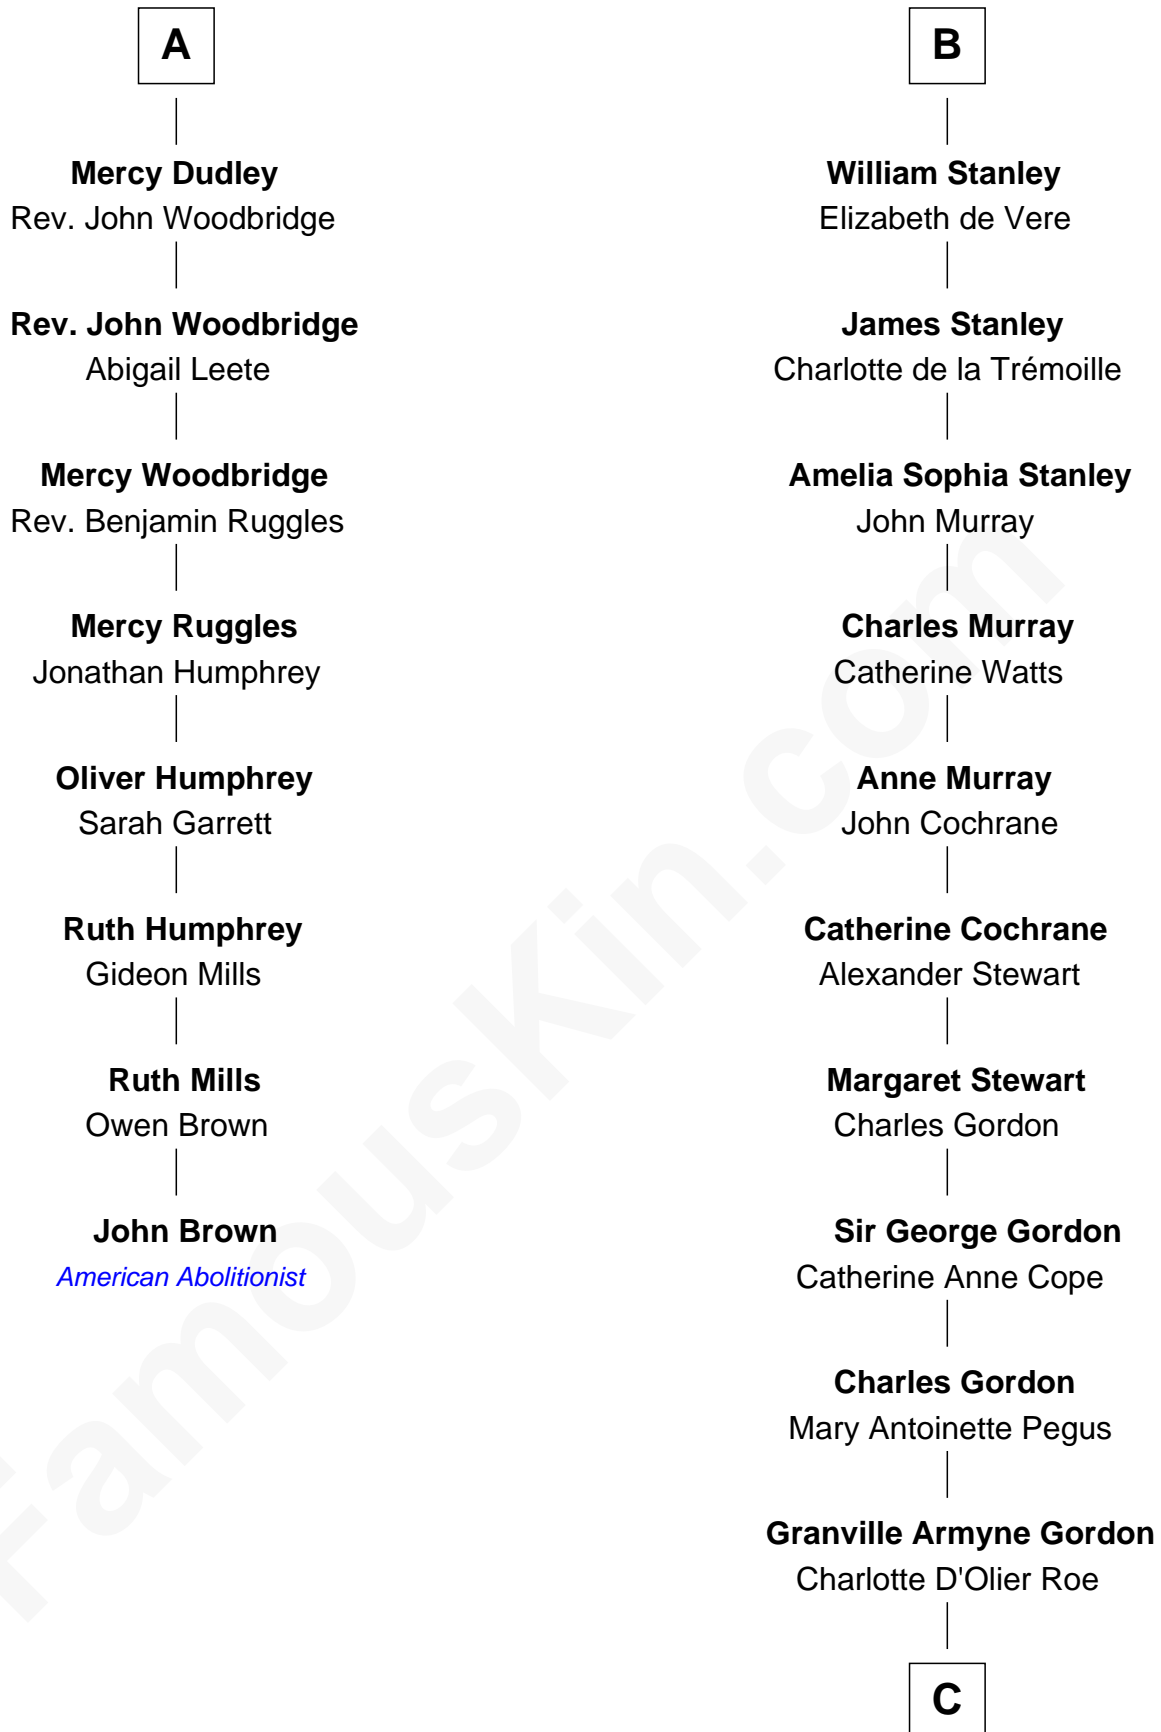

## Relationship Chart of

### John Brown

*American Abolitionist*

14th cousin 7 times removed of

### Cara Delevingne

*Fashion Model and Movie Actress*

C

**Armyne Evelyne Gordon**

Sir Lionel Lawson Faudel-Phillips

**Anne Margaret Faudel-Phillips**

John Vincent Sheffield

**Jane Armyne Sheffield**

Sir Jocelyn Edward Greville Stevens

**Pandora Anne Stevens**

Charles Hamar Delevingne

**Cara Delevingne**

*Model and Actress*