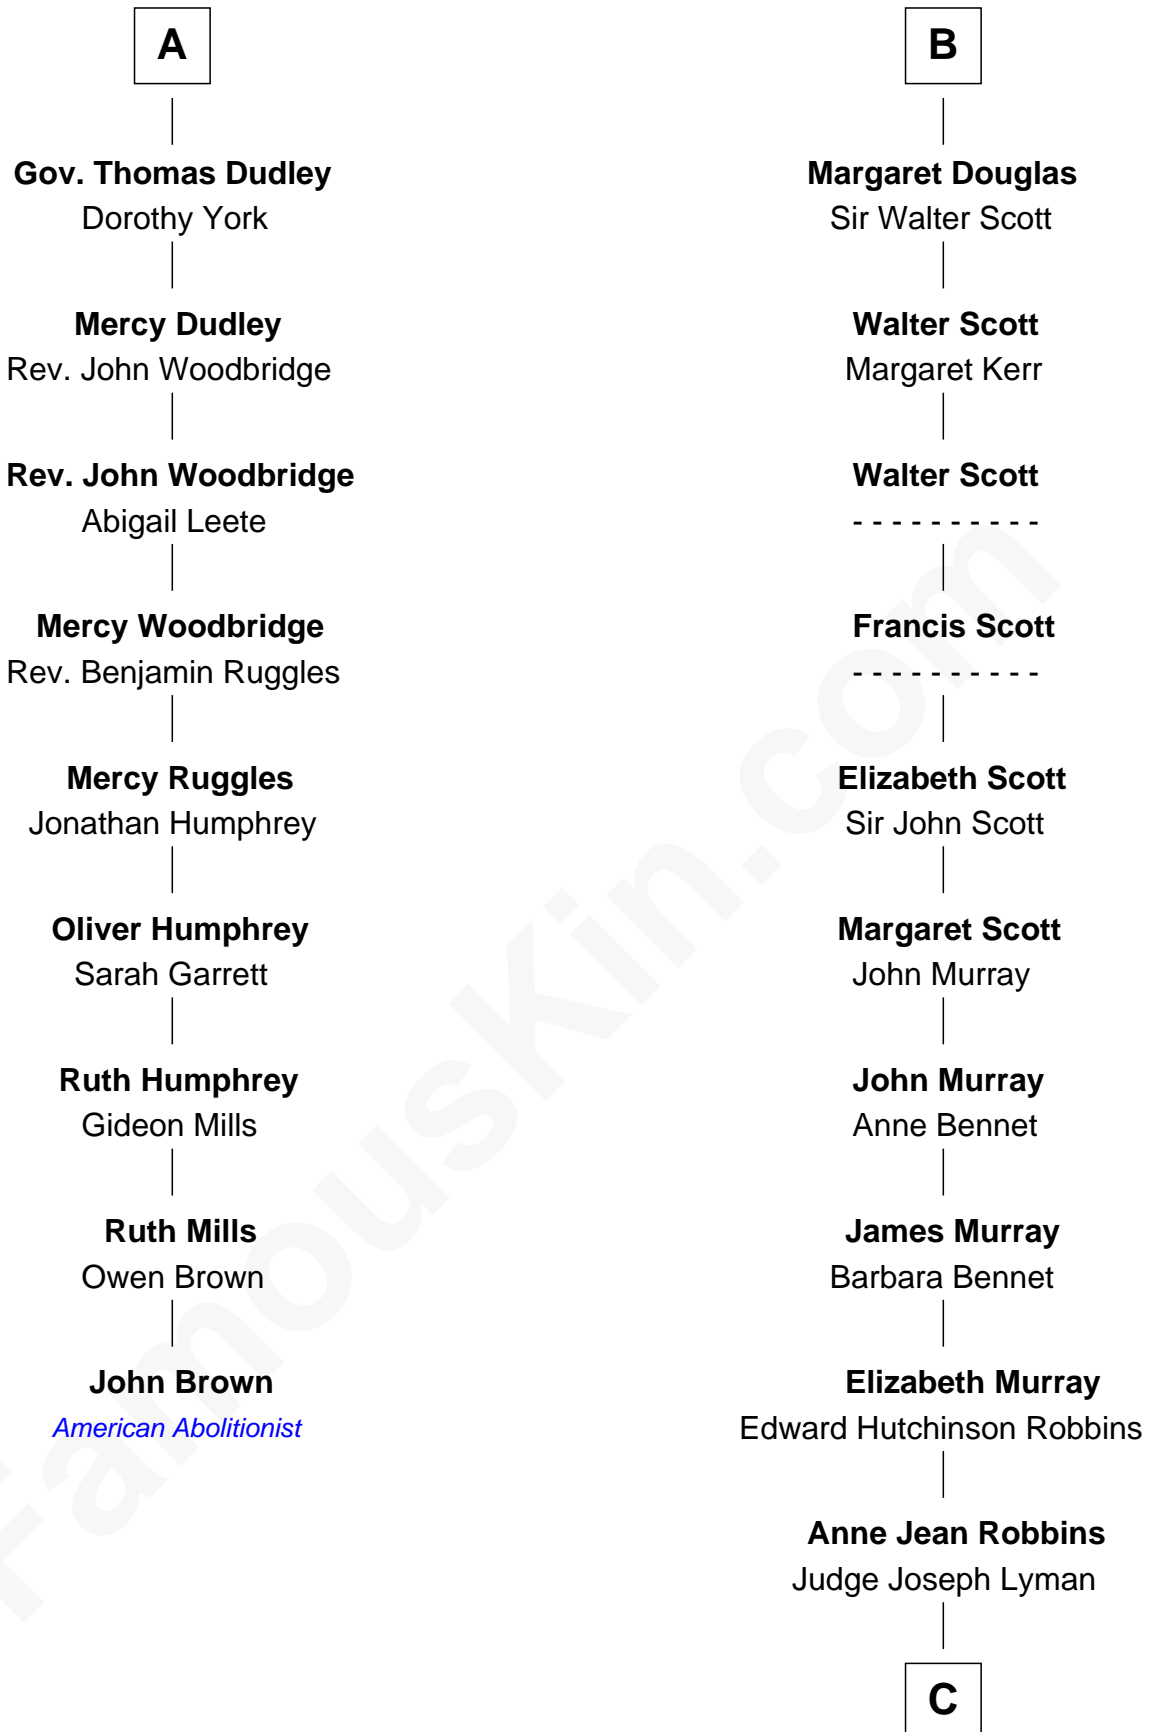

FamousKin.com Relationship Chart of

John Brown

American Abolitionist

15th cousin 4 times removed of

Franklin D. Roosevelt

32nd U.S. President

Sir Thomas de Holand

Alice Fitzalan

Eleanor Holand
Edward Cherleton

Joyce Cherleton
Sir John Tiptoft

Joyce Tiptoft
Sir Edmund Sutton

Sir Edward Sutton
Cecily Willoughby

Sir John Sutton
Cecily Grey

Sir Henry Dudley
----- Ashton

Probable

Roger Dudley
Susanna Thorne

A

Margaret de Holand
Sir John Beaufort

Joan Beaufort
James I, King of Scotland

James II, King of Scotland
Mary of Guelders

Mary Stewart of Scotland
James Hamilton

James Hamilton

Sir John Hamilton
Janet Home

Margaret Hamilton
David Douglas

B

C

—
Catharine Robbins Lyman

Warren Delano

—
Sara Delano

James Roosevelt

—
Franklin D. Roosevelt