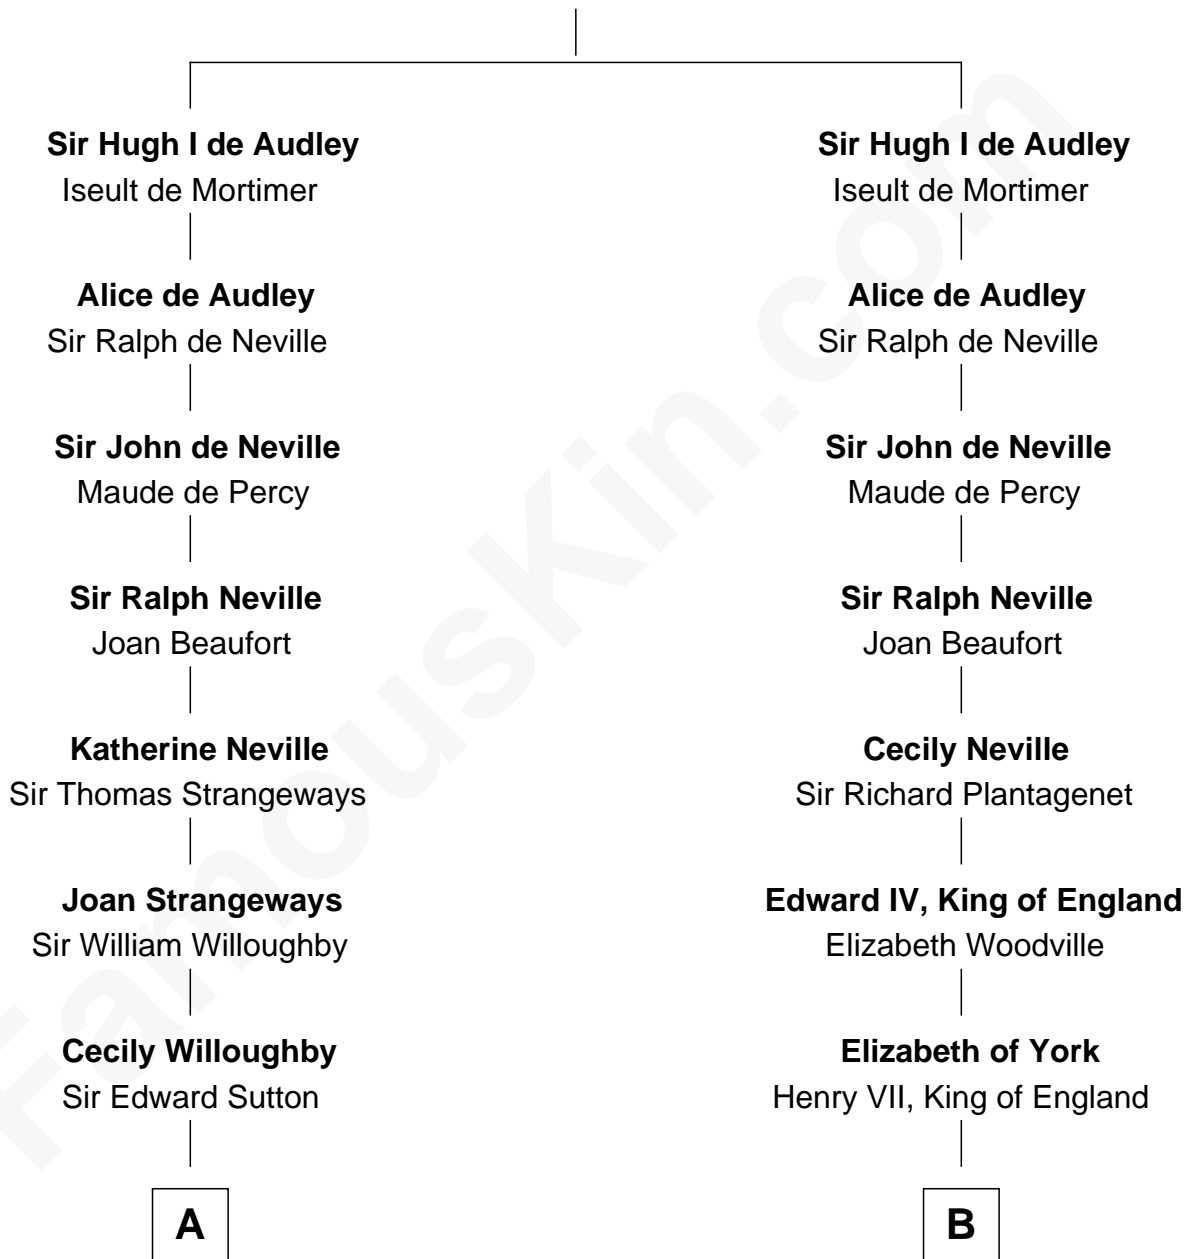

# FamousKin.com Relationship Chart of

**John Brown**

*American Abolitionist*

18th cousin 3 times removed of

**Eleanor Roosevelt**

*First Lady of President Franklin D. Roosevelt*

**Sir James de Audley**

Ela Longespee

**C**

**Ruth Mills**  
Owen Brown

**John Brown**  
*American Abolitionist*

**D**

**Gabriel Ver Planck Ludlow**  
Elizabeth A. Hunter

**Dr. Edward Hunter Ludlow**  
Elizabeth Livingston

**Mary Livingston Ludlow**  
Valentine Gill Hall

**Anna Rebecca Hall**  
Elliott Roosevelt

**Eleanor Roosevelt**  
*First Lady of Franklin Roosevelt*

FamousKin.com