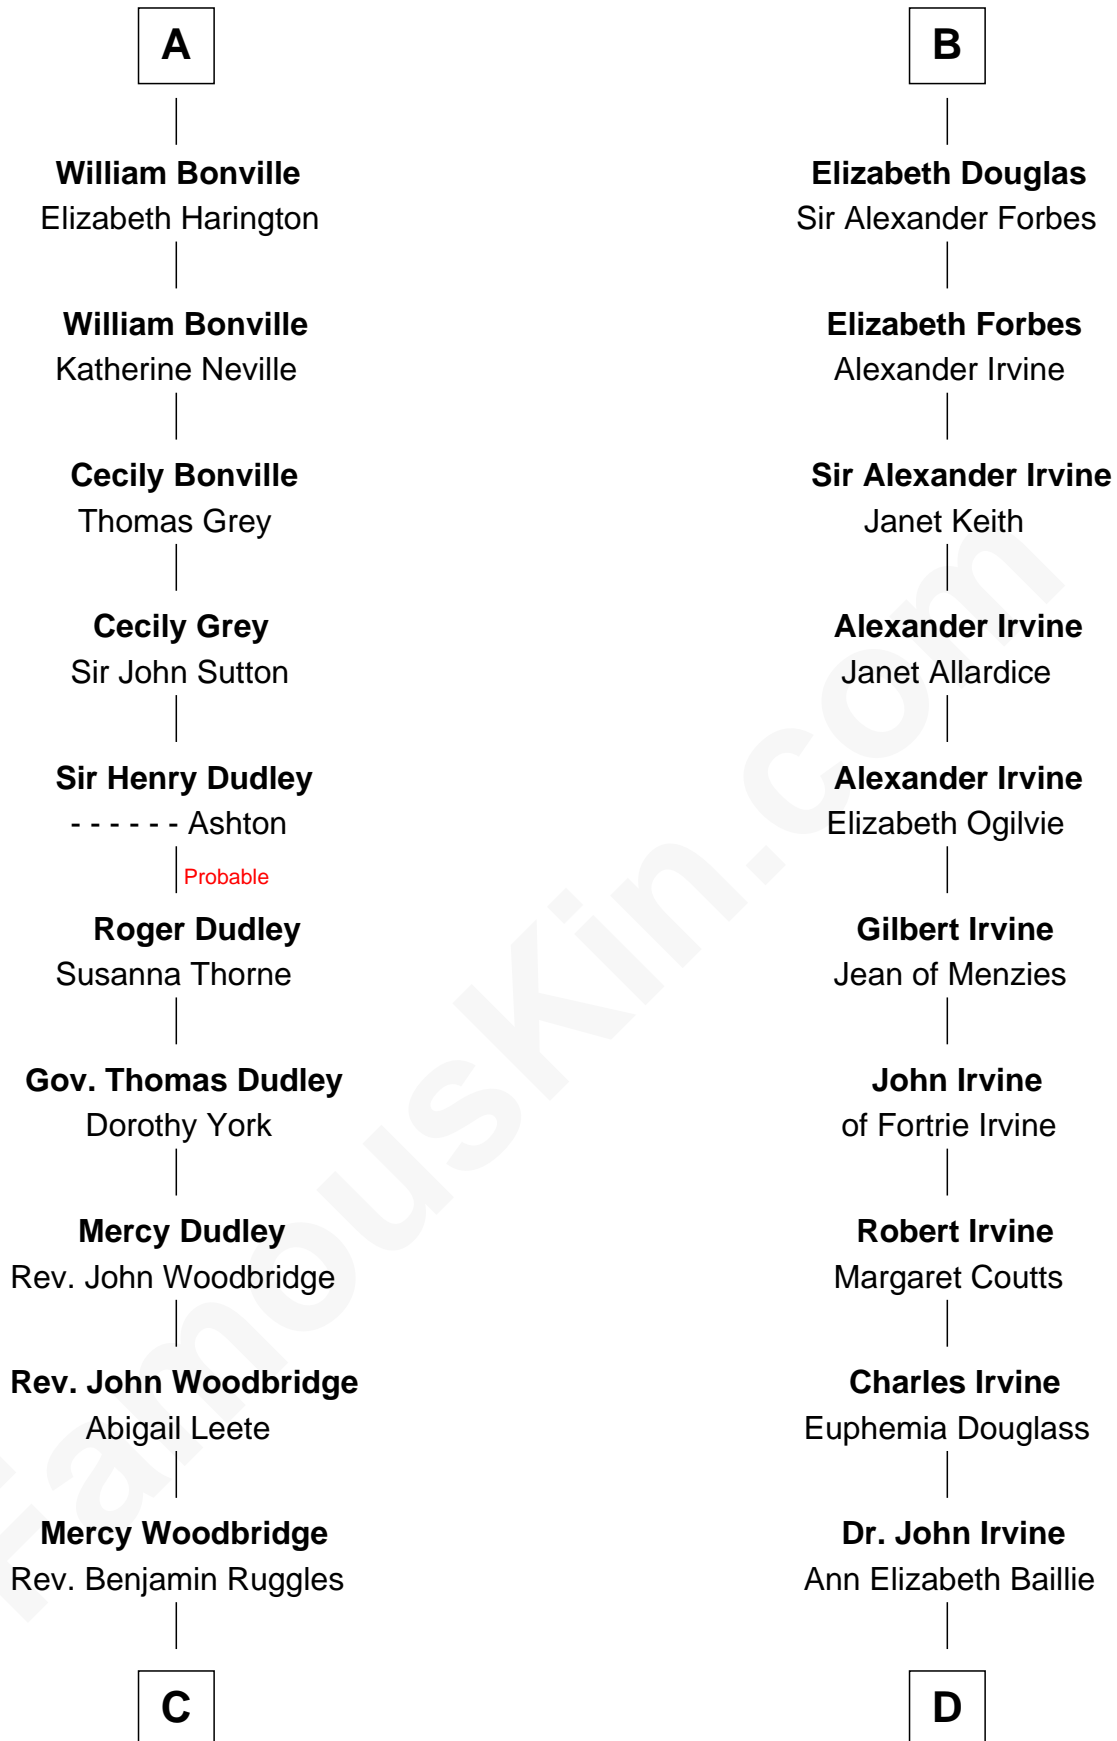

FamousKin.com Relationship Chart of

John Brown

American Abolitionist

20th cousin 1 time removed of

Theodore Roosevelt

26th U.S. President

C

Mercy Ruggles
Jonathan Humphrey

Oliver Humphrey
Sarah Garrett

Ruth Humphrey
Gideon Mills

Ruth Mills
Owen Brown

John Brown
American Abolitionist

D

Anne Irvine
James Bulloch

James Stephens Bulloch
Martha Stewart

Martha Bulloch
Theodore Roosevelt

Theodore Roosevelt
26th U.S. President

FamousKin.com