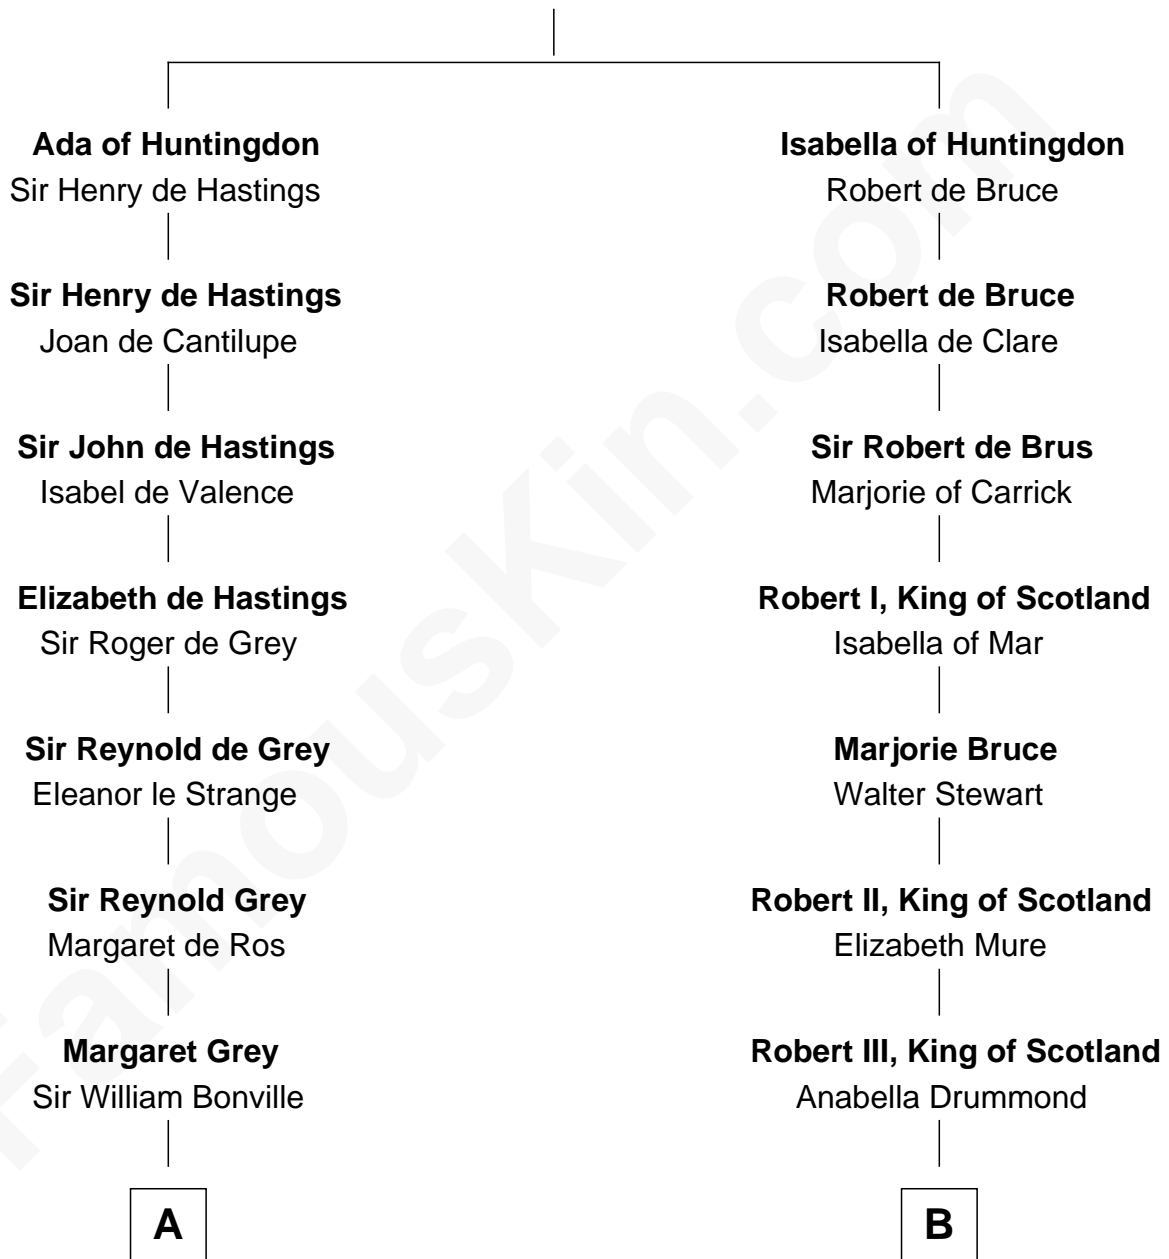

FamousKin.com Relationship Chart of

John Brown

American Abolitionist

21st cousin of

Theodore Roosevelt

26th U.S. President

David of Huntingdon

Maud of Chester

C

Mercy Ruggles
Jonathan Humphrey

Oliver Humphrey
Sarah Garrett

Ruth Humphrey
Gideon Mills

Ruth Mills
Owen Brown

John Brown
American Abolitionist

D

Dr. John Irvine
Ann Elizabeth Baillie

Anne Irvine
James Bulloch

James Stephens Bulloch
Martha Stewart

Martha Bulloch
Theodore Roosevelt

Theodore Roosevelt
26th U.S. President