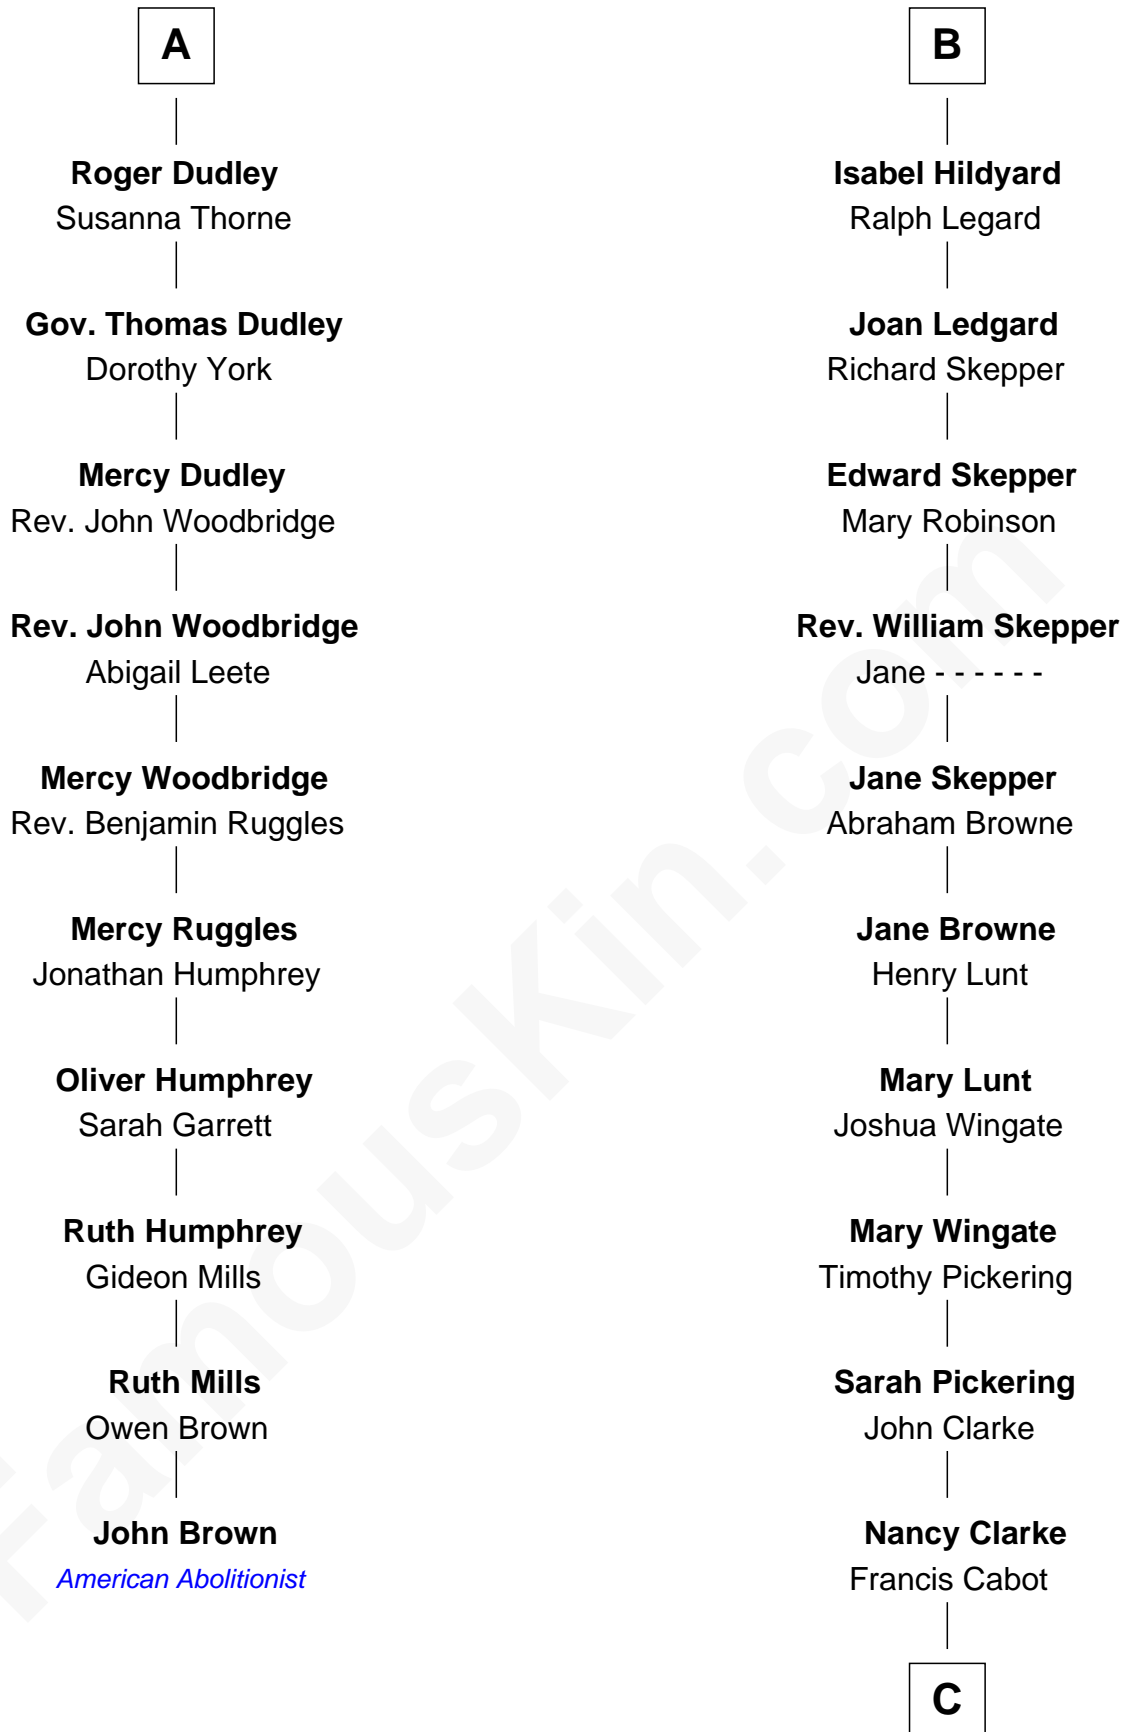

FamousKin.com

Relationship Chart of

John Brown

American Abolitionist

16th cousin 4 times removed of

Alice (Lee) Roosevelt

First Wife of President Theodore Roosevelt

Edward III, King of England

Philippa of Hainault

C

Mary Ann Cabot
Nathaniel Cabot Lee

John Clarke Lee
Harriet Paine Rose

George Cabot Lee
Caroline Watts Haskell

Alice (Lee) Roosevelt
Wife of President Theodore Roosevelt

FamousKin.com