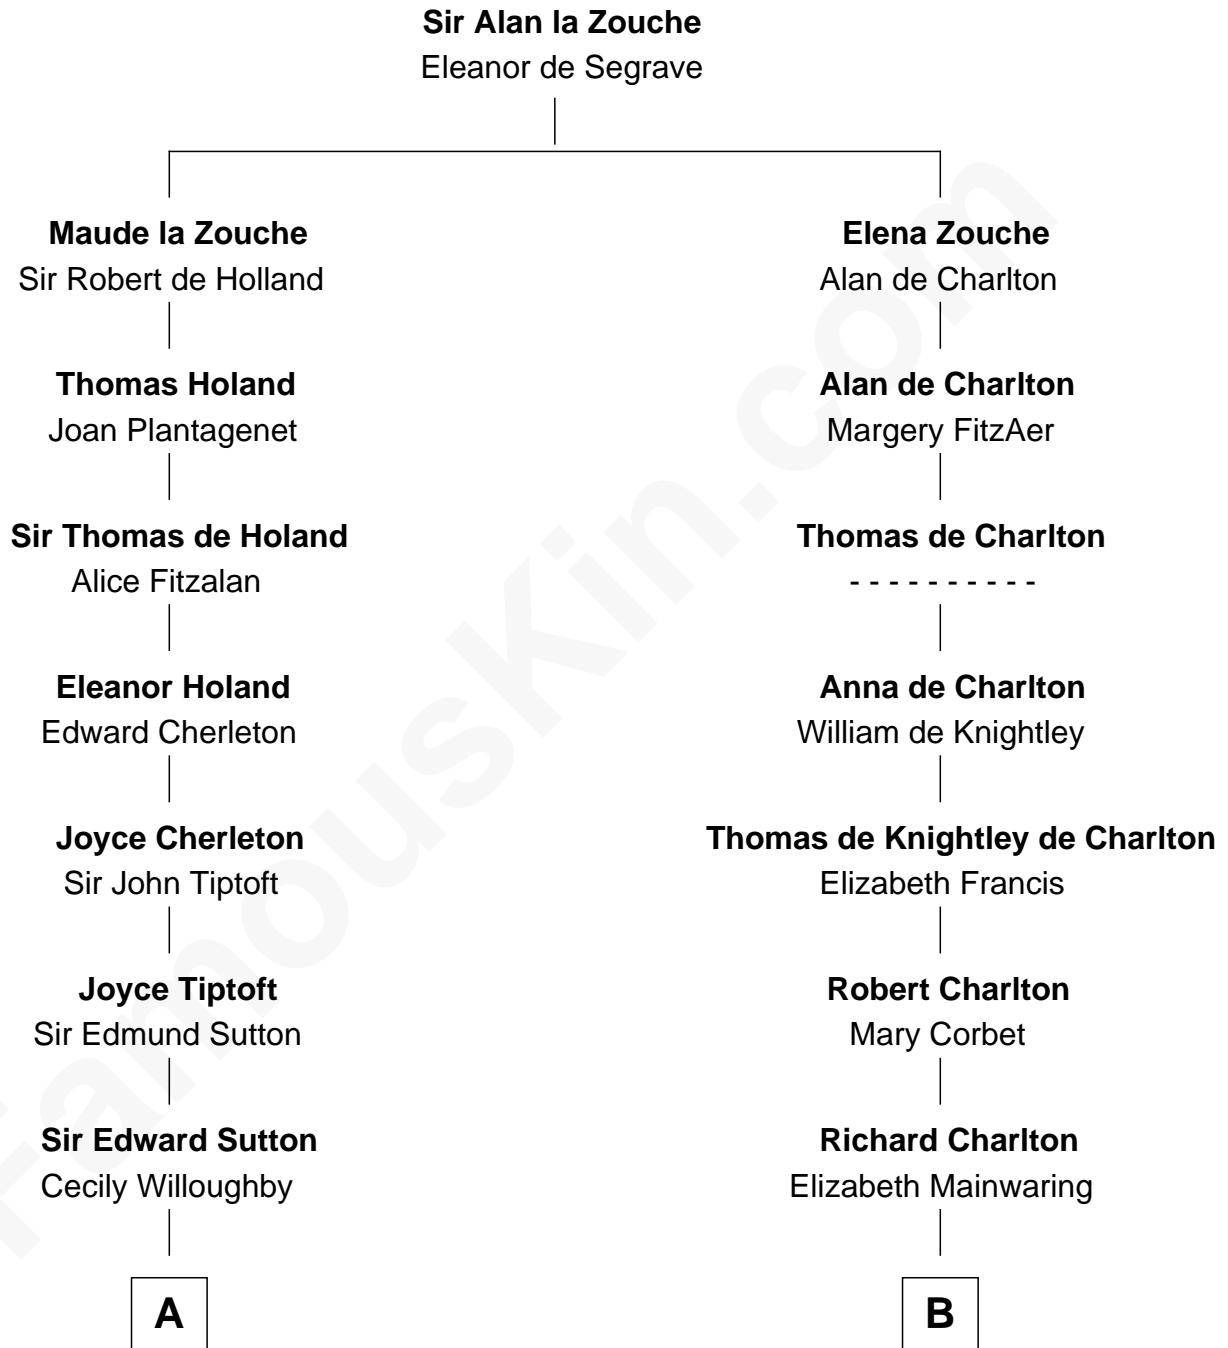

FamousKin.com Relationship Chart of

John Brown

American Abolitionist

18th cousin 2 times removed of

Alice (Lee) Roosevelt

First Wife of President Theodore Roosevelt

C

Ruth Mills
Owen Brown

John Brown
American Abolitionist

D

Nathaniel Cabot Lee
Mary Ann Cabot

John Clarke Lee
Harriet Paine Rose

George Cabot Lee
Caroline Watts Haskell

Alice (Lee) Roosevelt
Wife of President Theodore Roosevelt

FamousKin.com