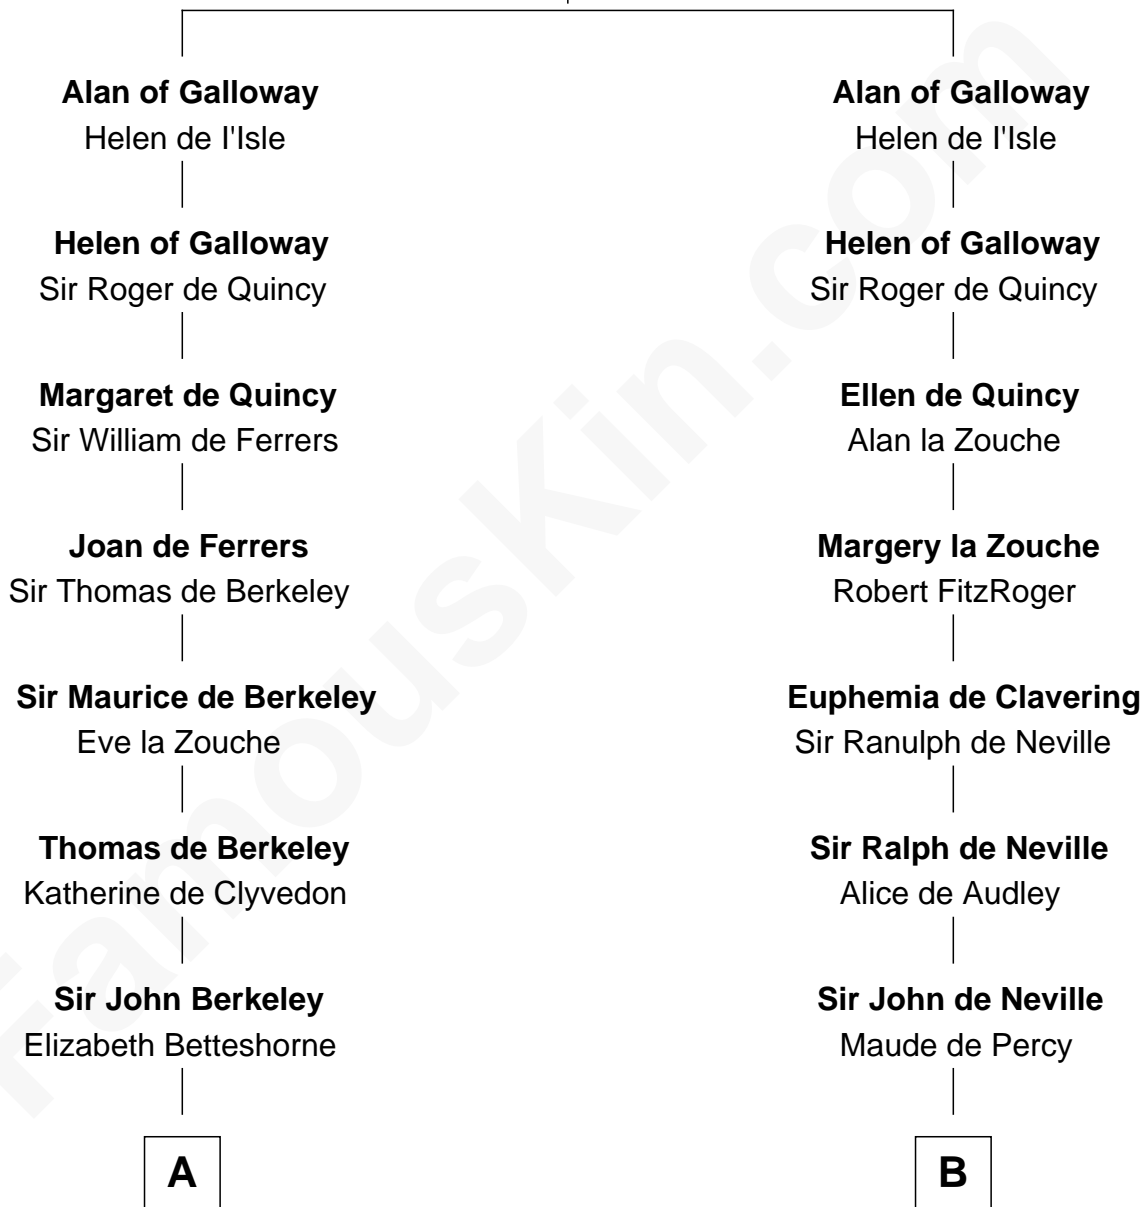

# FamousKin.com Relationship Chart of

**John Brown**

*American Abolitionist*

19th cousin 2 times removed of

**James Madison**

*4th U.S. President*

**Roland of Galloway**

Helena de Morville

**C**

**Mercy Ruggles**  
Jonathan Humphrey

**Oliver Humphrey**  
Sarah Garrett

**Ruth Humphrey**  
Gideon Mills

**Ruth Mills**  
Owen Brown

**John Brown**  
*American Abolitionist*

**D**

**Rebecca Catlett**  
Francis Conway

**Eleanor Rose Conway**  
James Madison

**James Madison**  
*4th U.S. President*

FamousKin.com