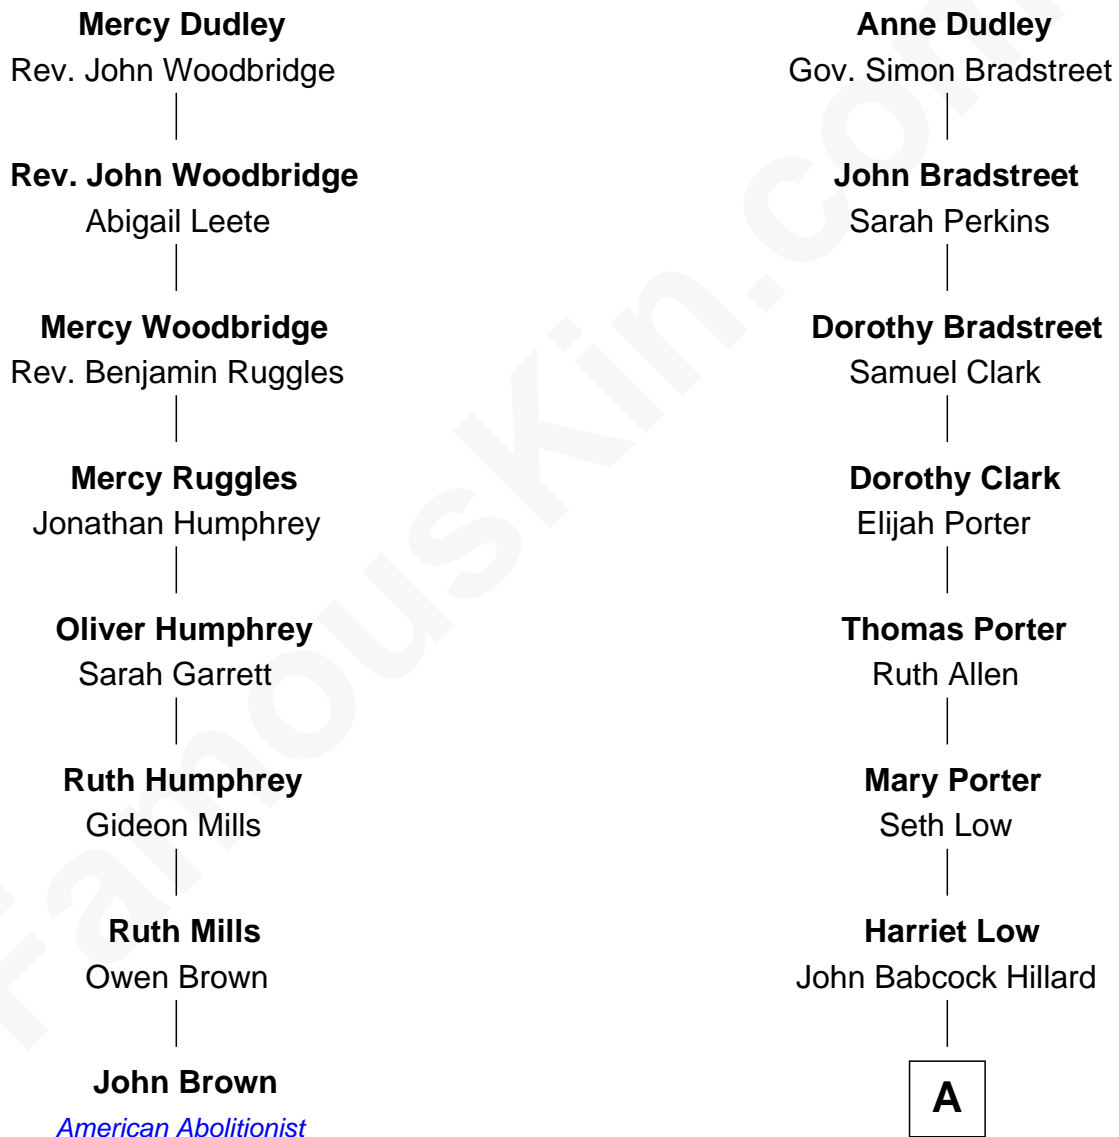

FamousKin.com Relationship Chart of

John Brown

American Abolitionist

7th cousin 3 times removed of

Bill Weld

68th Governor of Massachusetts

Gov. Thomas Dudley

Dorothy York

A

—
Harriet Hillard

William Augustus White

—
Margaret Low White

Francis Minot Weld

—
David Weld

Mary Blake Nichols

—
Bill Weld