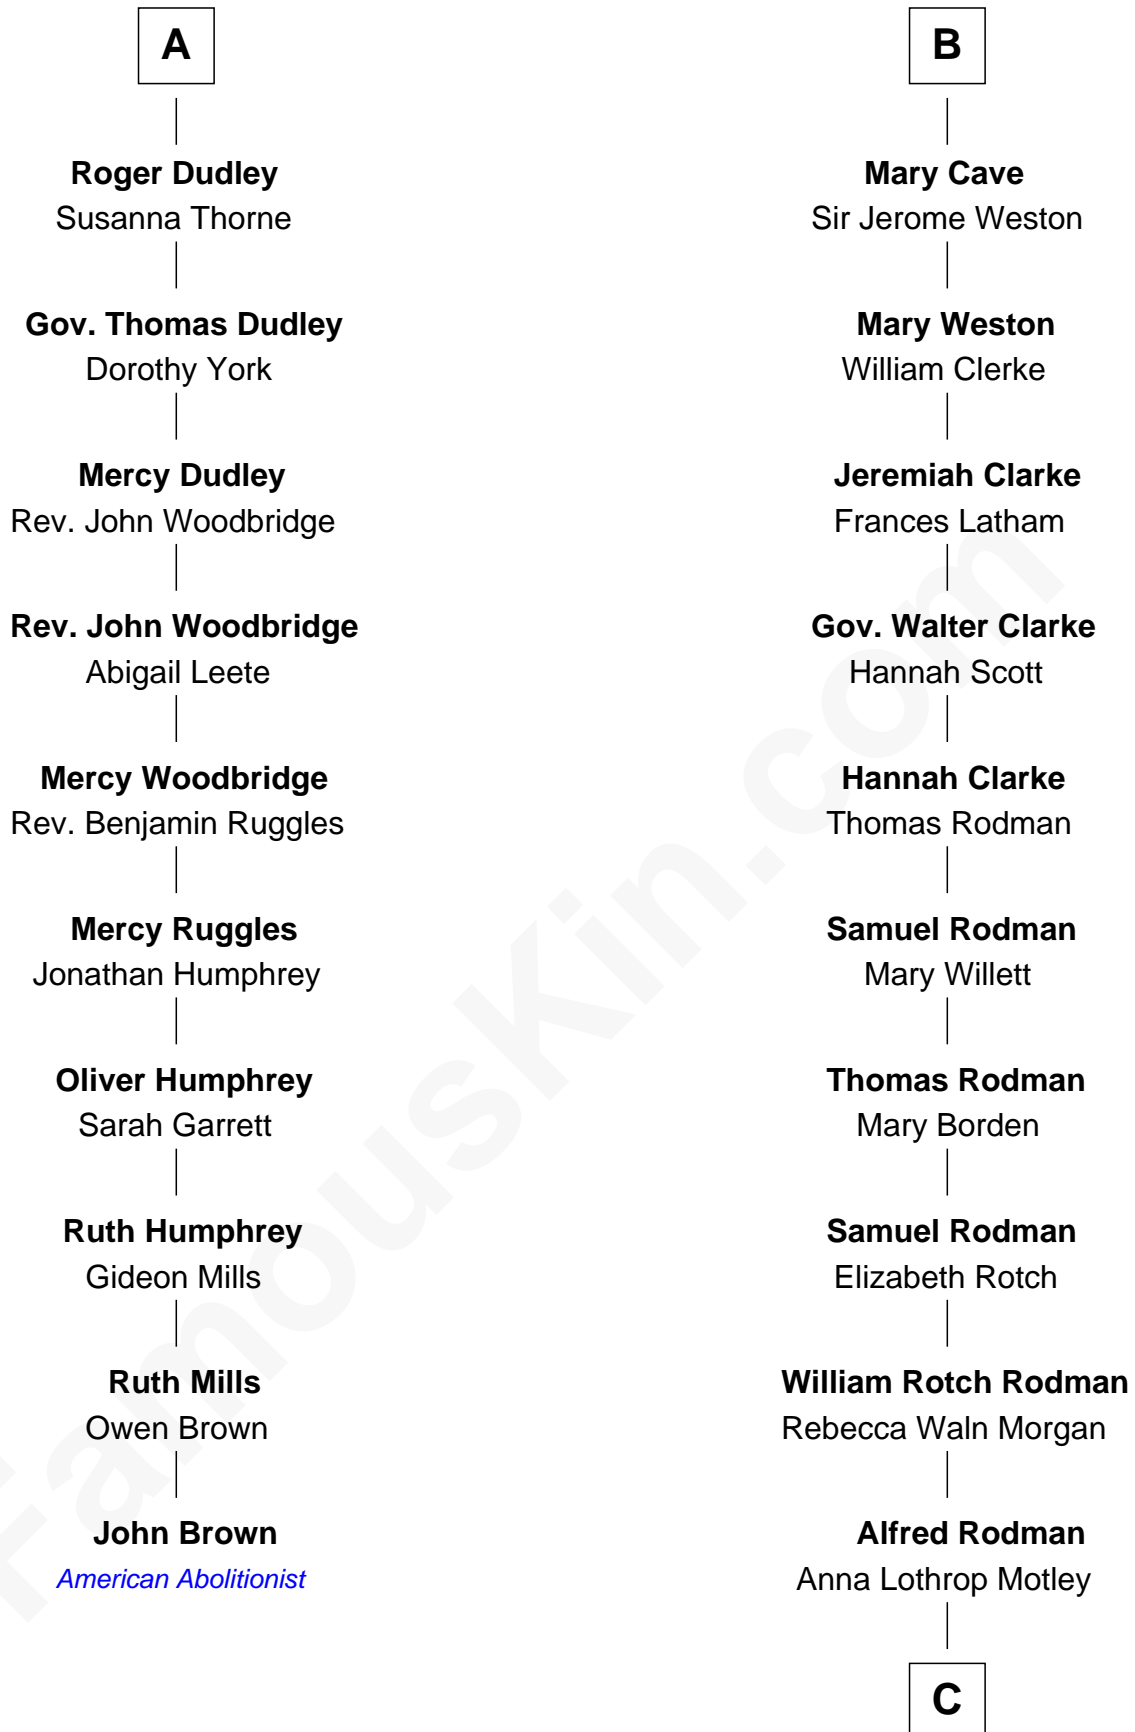

FamousKin.com Relationship Chart of

John Brown

American Abolitionist

16th cousin 4 times removed of

Tuesday Weld

TV and Movie Actress

Sir Reynold de Grey

Eleanor le Strange

Sir Reynold Grey

Margaret de Ros

Margaret Grey

Sir William Bonville

William Bonville

Elizabeth Harington

William Bonville

Katherine Neville

Elizabeth Boteler

Thomas Lovett

Thomas Lovett

Anne Danvers

Elizabeth Lovett

Anthony Cave

B

C

Eloise Rodman
Stephen Minot Weld

Edward Motley Weld
Sarah Lothrop King

Lothrop Motley Weld
Yosene Balfour Ker

Tuesday Weld
TV and Movie Actress

FamousKin.com