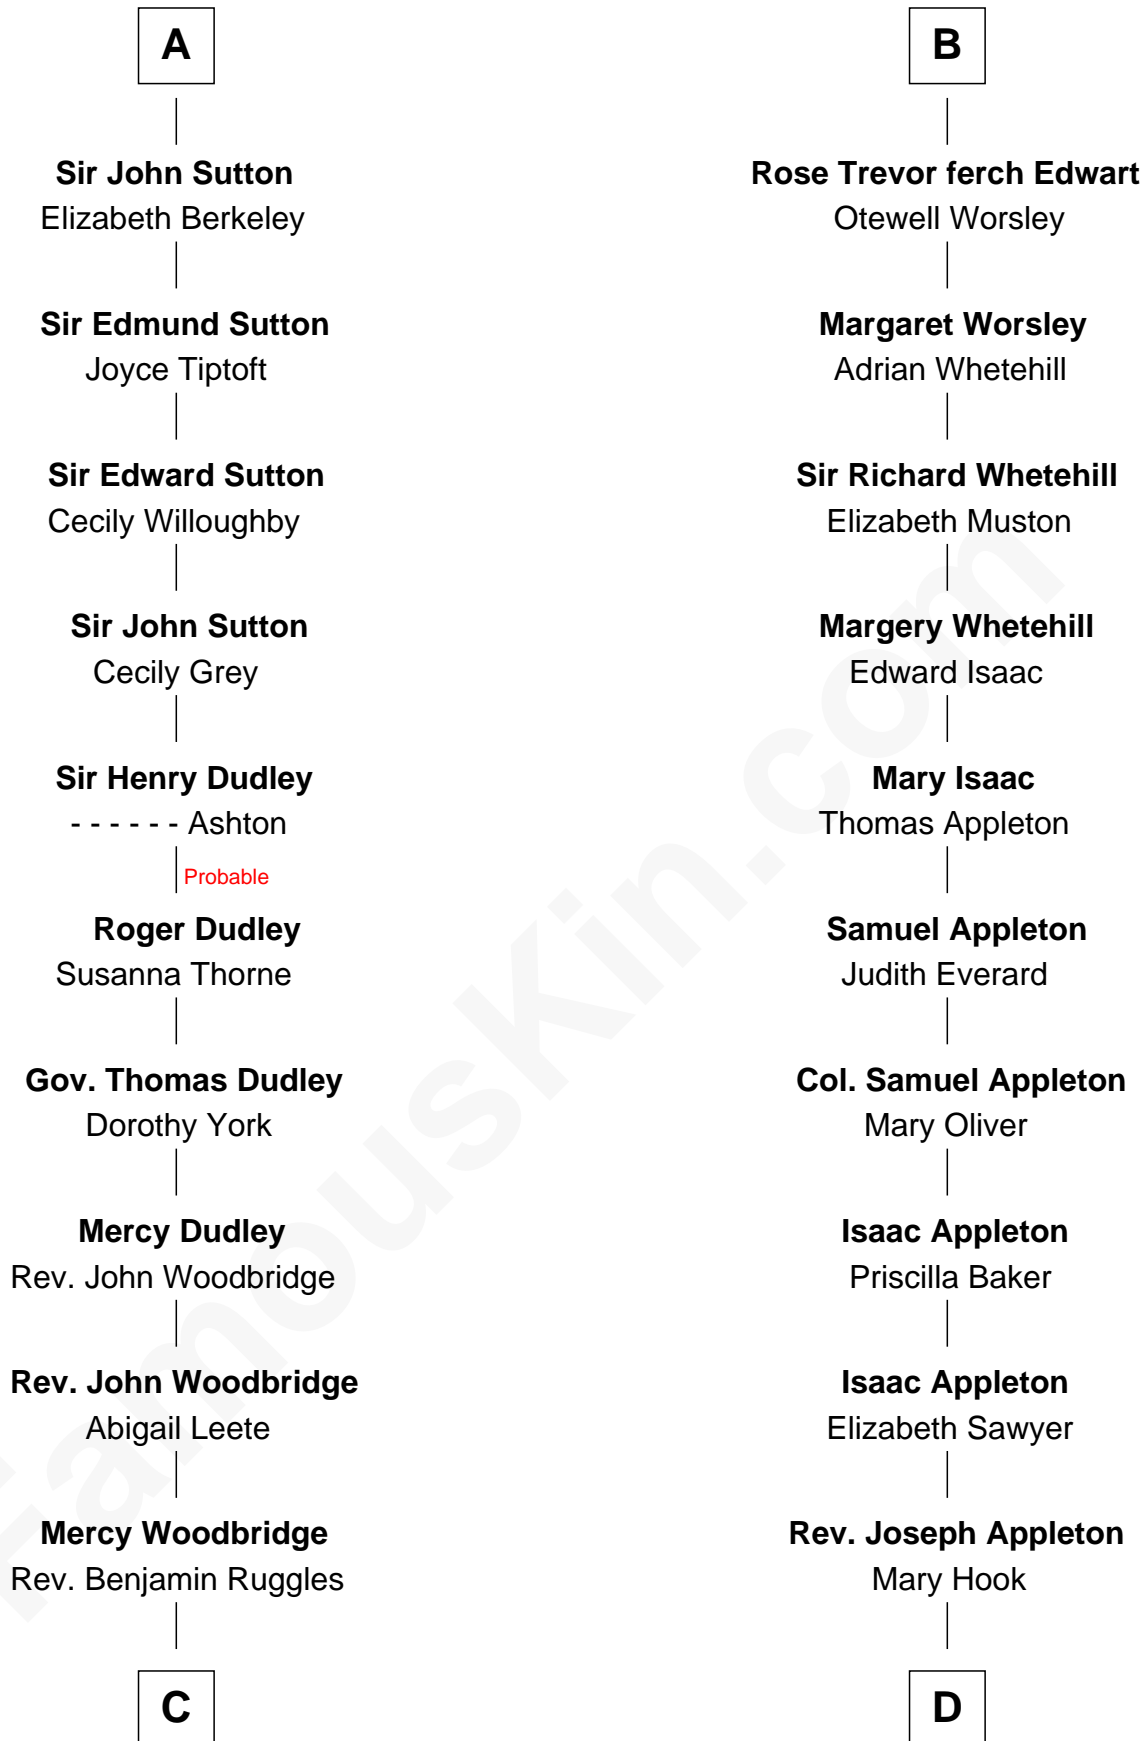

FamousKin.com Relationship Chart of

John Brown

American Abolitionist

21st cousin of

Leverett Saltonstall

55th Governor of Massachusetts

Sir Ralph de Somery

Margaret le Gras

Elen ferch Thomas ap Llewelyn

Lowri ferch Gruffydd Fychan

Robert Puleston

Angharad Puleston

Edwart Trevor ap Daffyd

B

C

Mercy Ruggles
Jonathan Humphrey

Oliver Humphrey
Sarah Garrett

Ruth Humphrey
Gideon Mills

Ruth Mills
Owen Brown

John Brown
American Abolitionist

D

William Appleton
Mary Ann Cutler

Sarah Elizabeth Appleton
Amos Adams Lawrence

Sarah Lawrence
Peter Chardon Brooks

Eleanor Brooks
Richard Middlecott Saltonstall

Leverett Saltonstall
55th Governor of Massachusetts