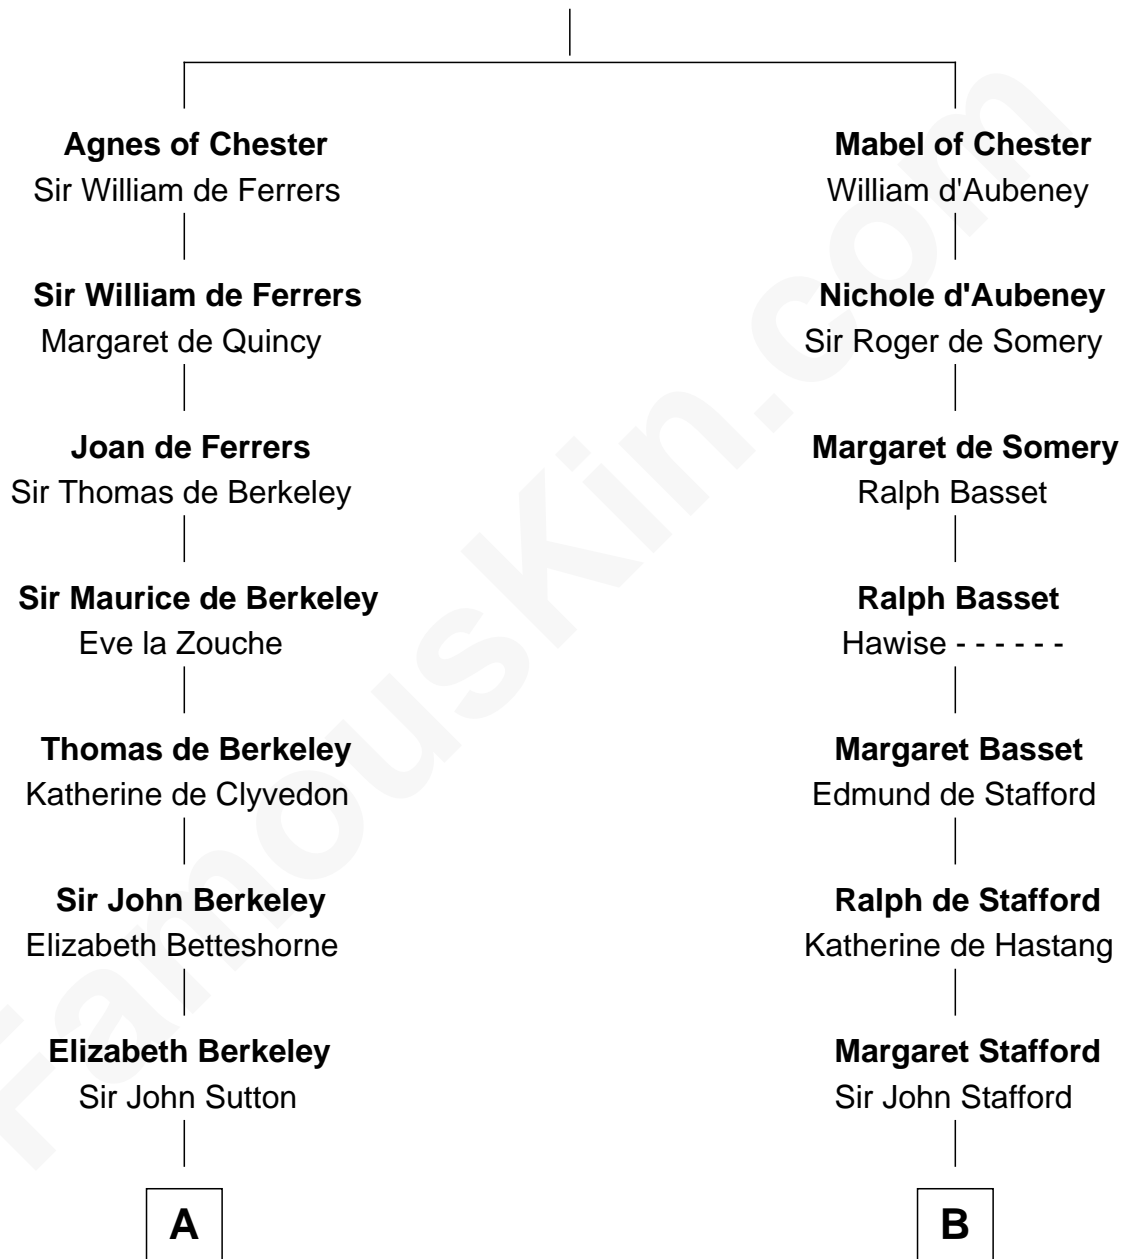

# FamousKin.com Relationship Chart of

**John Brown**

*American Abolitionist*

20th cousin of

**Charles Carroll**

*Signer of the Declaration of Independence*

**Bertrade de Montfort**

Hugh de Kevelioc

**C**

**Oliver Humphrey**

Sarah Garrett

**Ruth Humphrey**

Gideon Mills

**Ruth Mills**

Owen Brown

**John Brown**

*American Abolitionist*

**D**

**Nicholas Sewall**

Susanna Burgess

**Jane Sewall**

Clement Brooke

**Elizabeth Brooke**

Charles Carroll