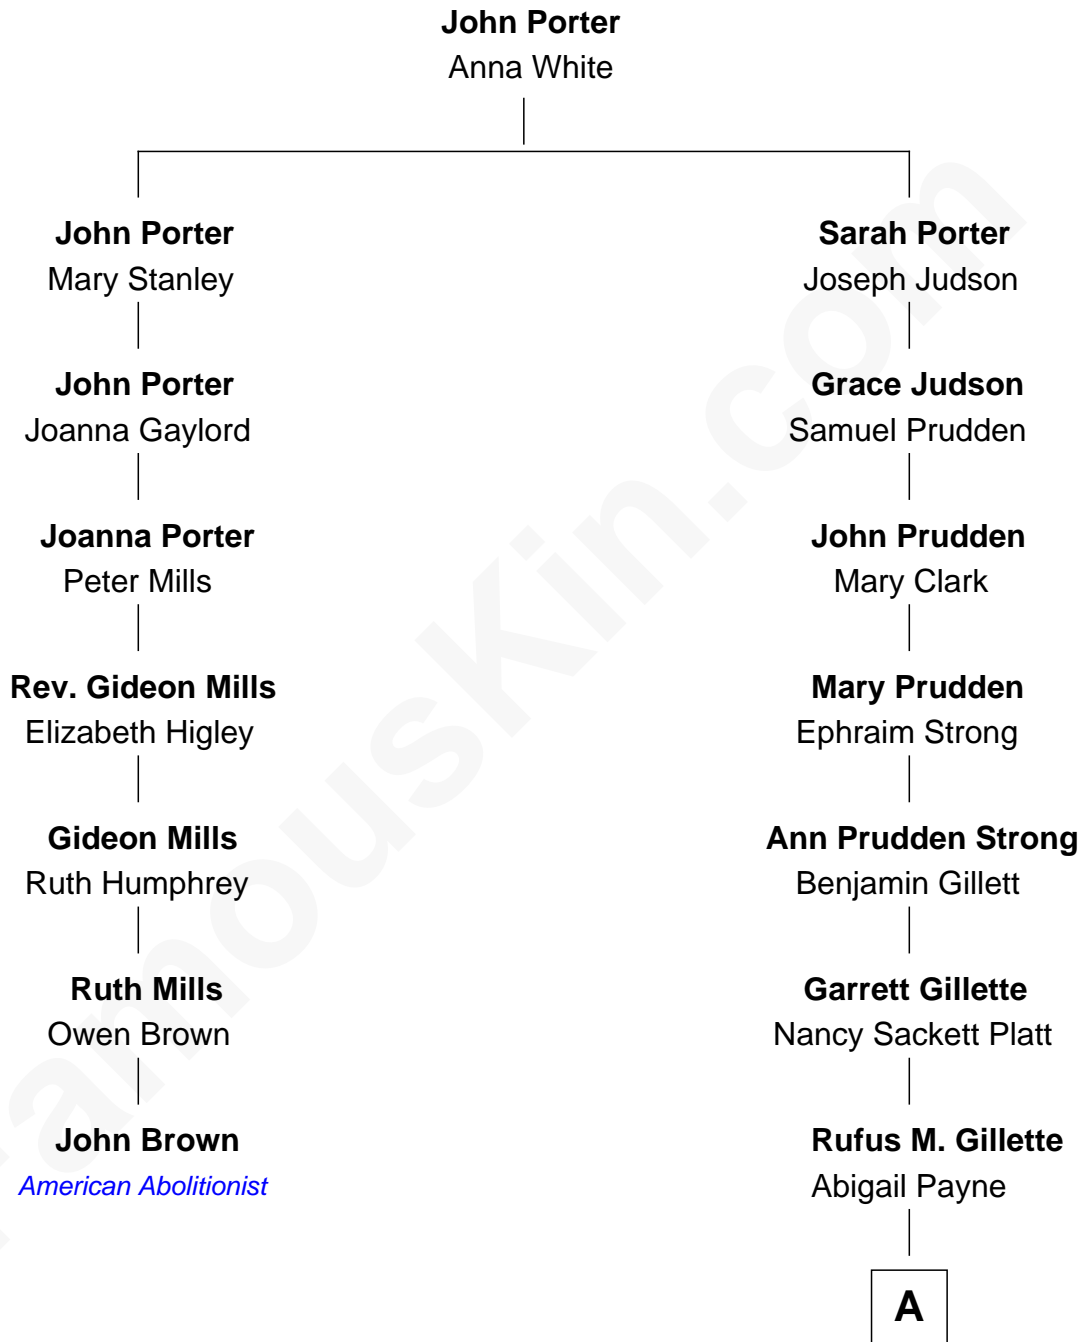

FamousKin.com Relationship Chart of

John Brown

American Abolitionist

6th cousin 4 times removed of

Treat Williams

TV & Movie Actor

A

Mary Abigail Gillette
George Willey Andrew

Treat Payne Andrew
Eleanor Barnum

Marian Andrew
Richard Norman Williams

Treat Williams
TV & Movie Actor