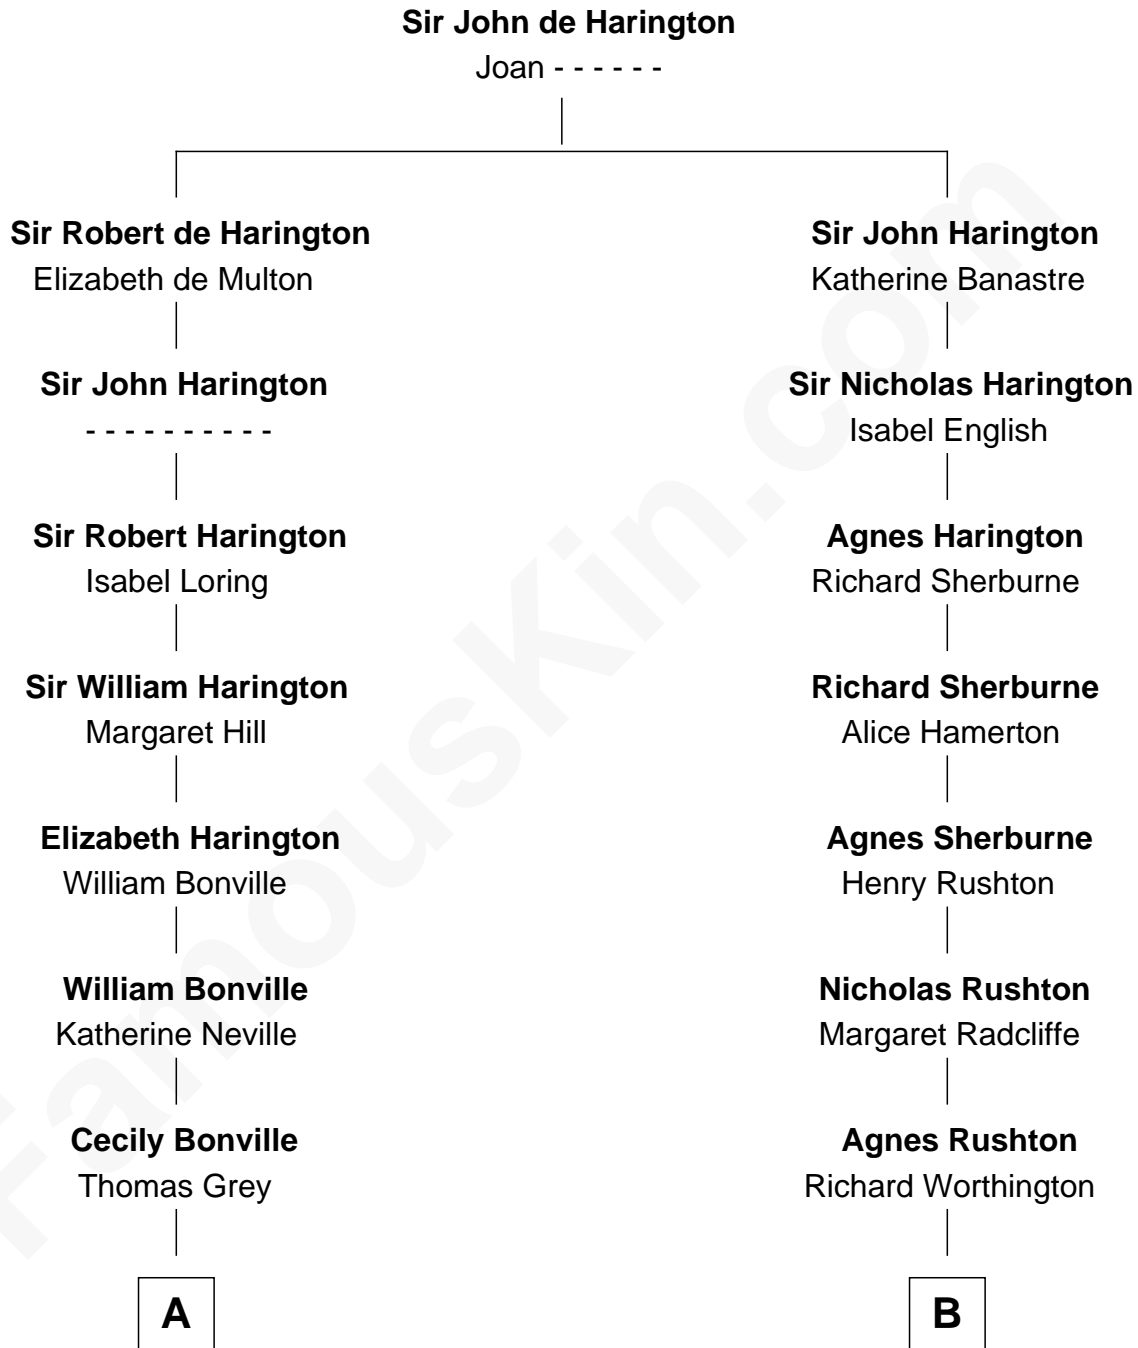

FamousKin.com Relationship Chart of

John Brown

American Abolitionist

18th cousin 1 time removed of

Eugene Foss

45th Governor of Massachusetts

C

Ruth Mills
Owen Brown

John Brown
American Abolitionist

D

Amanda Bangs
Samuel Bartlett Foss

George Edmund Foss
Marcia Cordelia Noble

Eugene Foss
45th Governor of Massachusetts

FamousKin.com