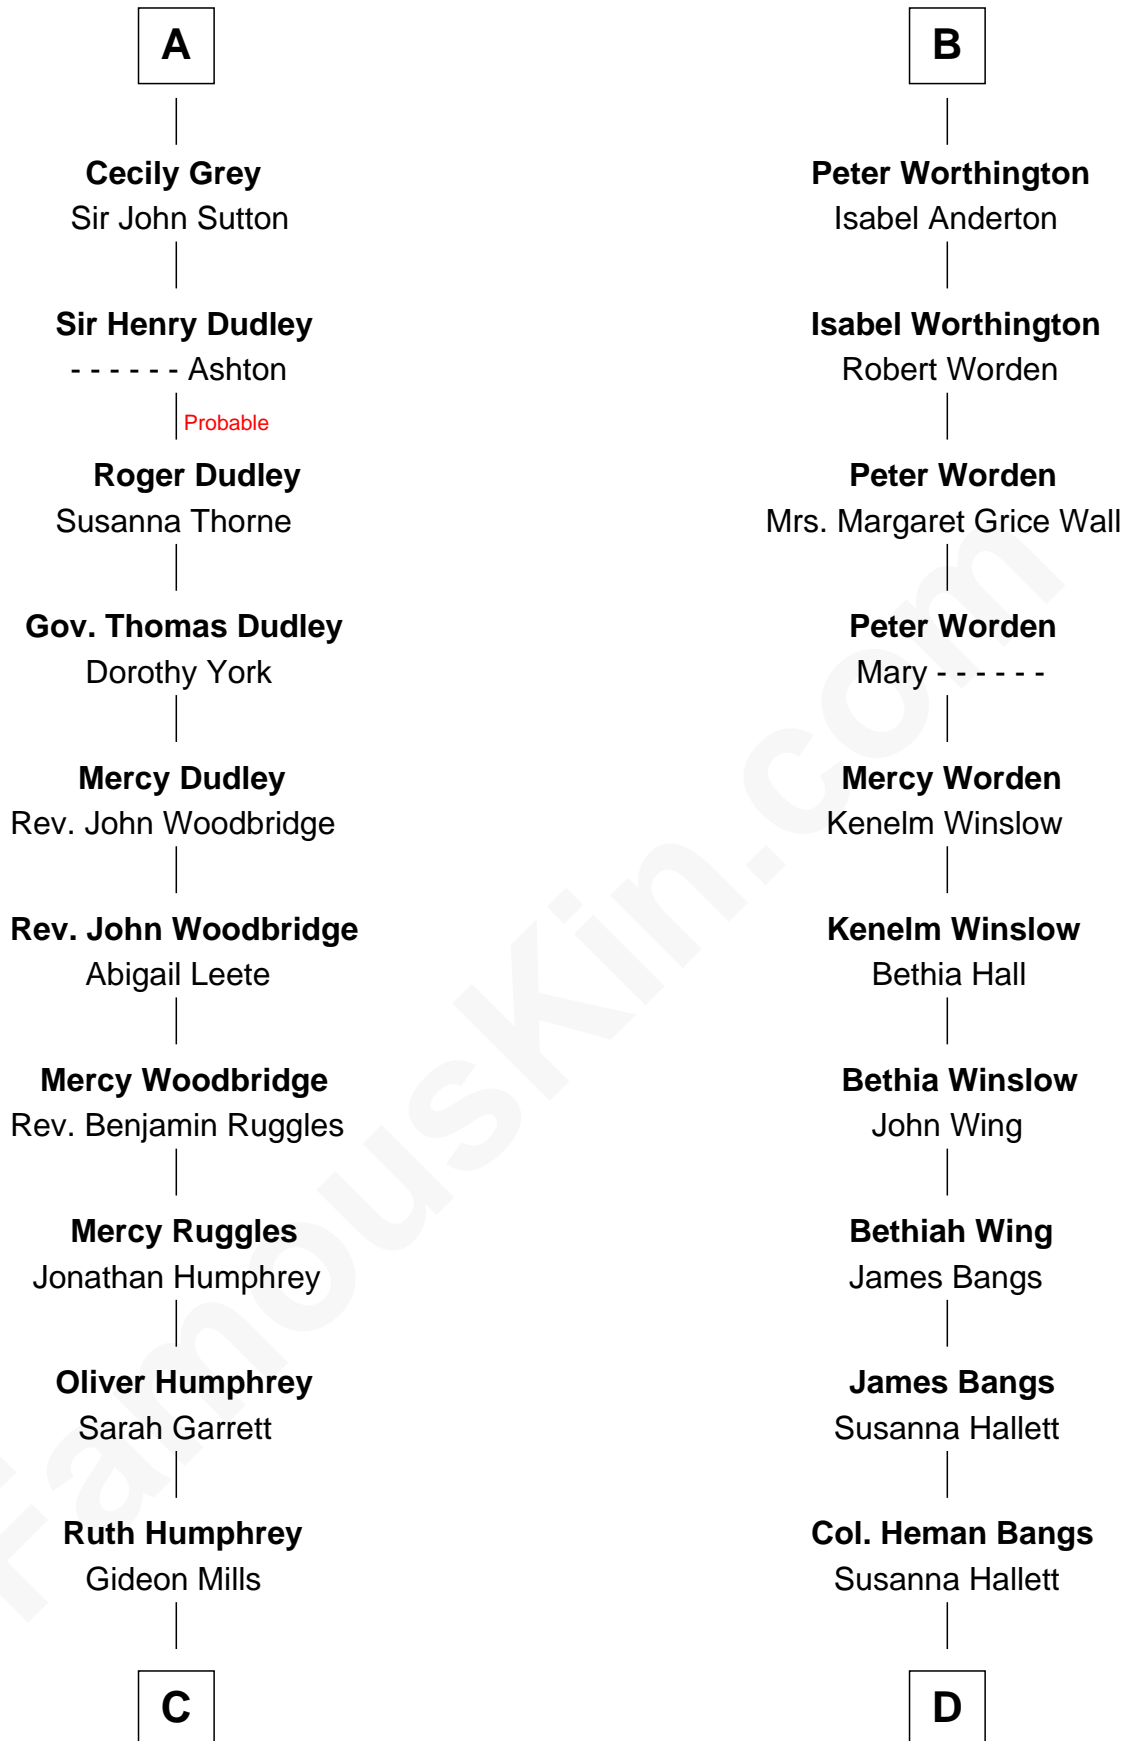

FamousKin.com Relationship Chart of

John Brown

American Abolitionist

18th cousin 1 time removed of

Eugene Foss

45th Governor of Massachusetts

C

Ruth Mills
Owen Brown

John Brown
American Abolitionist

D

Amanda Bangs
Samuel Bartlett Foss

George Edmund Foss
Marcia Cordelia Noble

Eugene Foss
45th Governor of Massachusetts

FamousKin.com