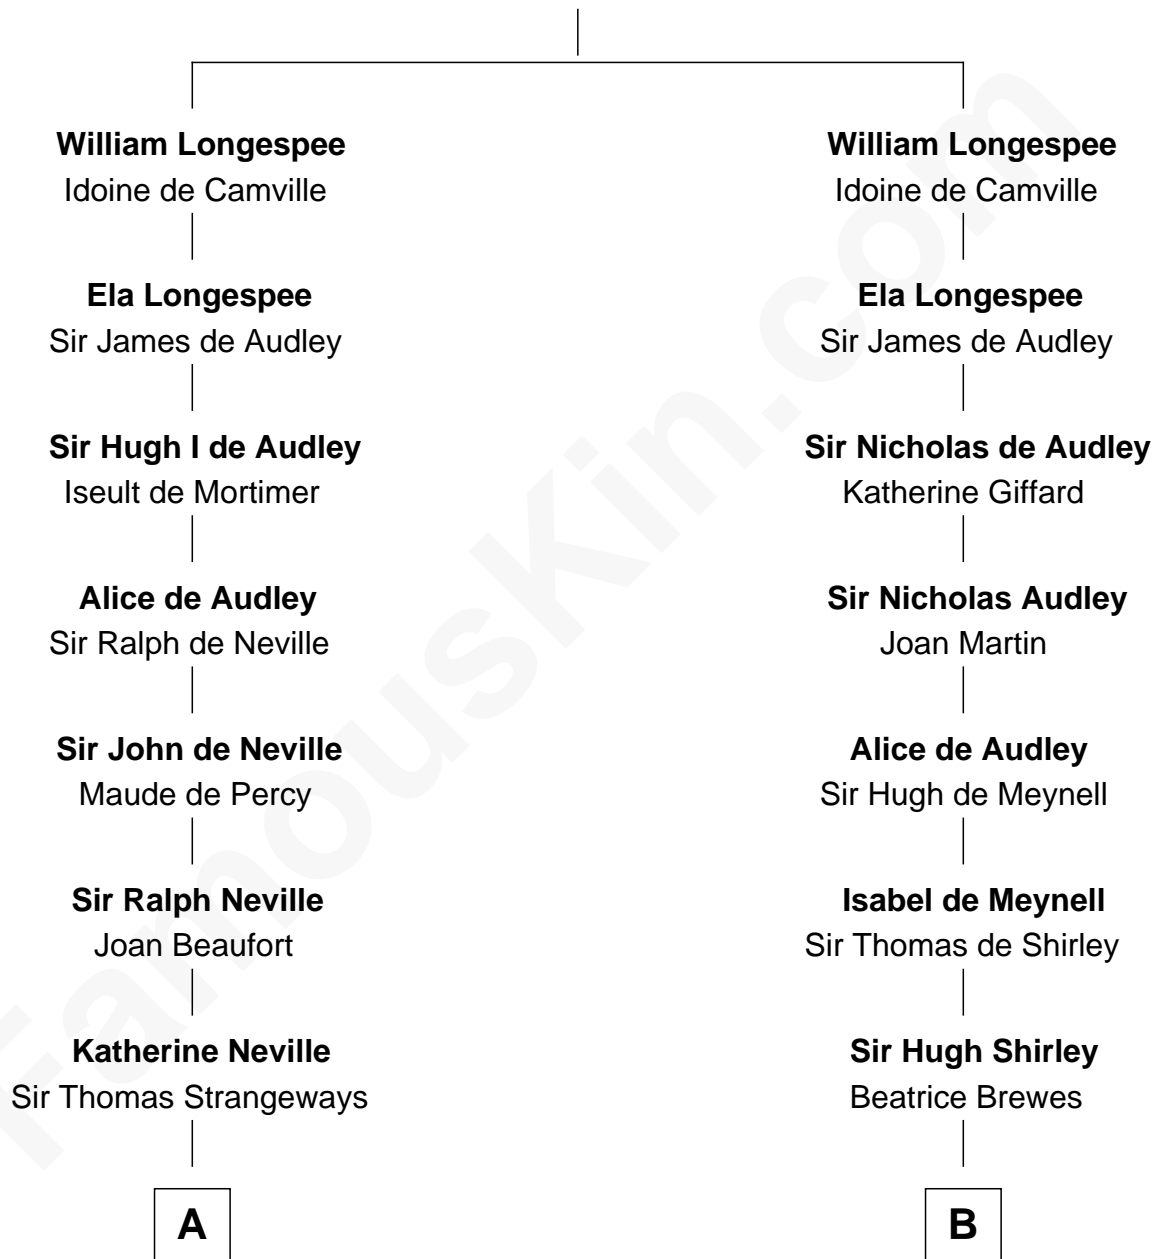

FamousKin.com Relationship Chart of

John Brown

American Abolitionist

20th cousin 1 time removed of

Eugene Foss

45th Governor of Massachusetts

Sir William Longespee

Ela of Salisbury

C

Oliver Humphrey

Sarah Garrett

Ruth Humphrey

Gideon Mills

Ruth Mills

Owen Brown

John Brown

American Abolitionist

D

Thankful Hawes

Col. Enoch Hallett

Susanna Hallett

Col. Heman Bangs

Amanda Bangs

Samuel Bartlett Foss

George Edmund Foss

Marcia Cordelia Noble

Eugene Foss

45th Governor of Massachusetts