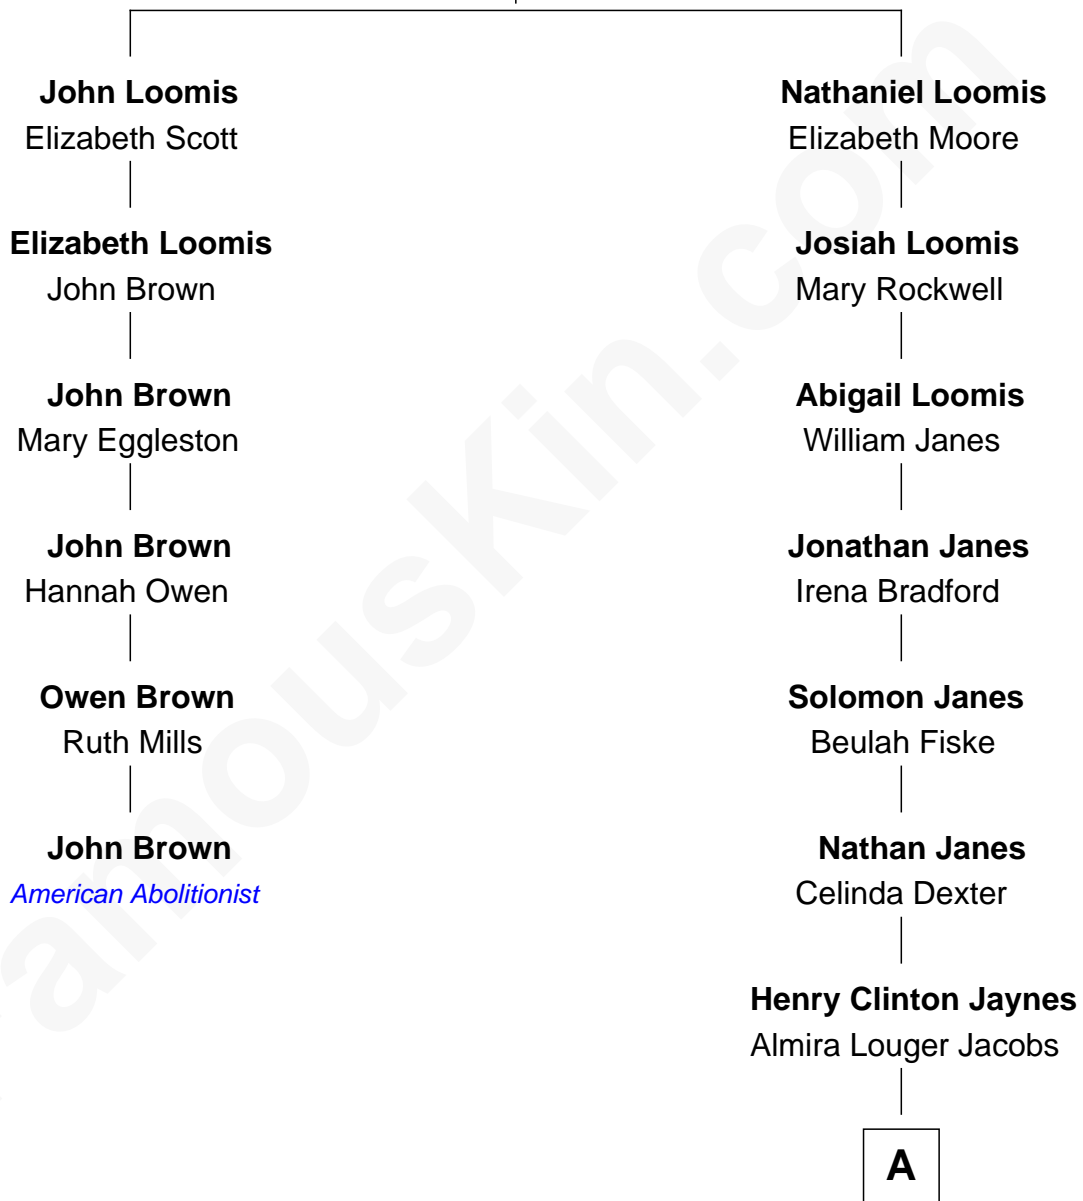

# FamousKin.com Relationship Chart of

**John Brown**

*American Abolitionist*

5th cousin 5 times removed of

**Peter Fonda**

*TV and Movie Actor*

**Joseph Loomis**

Mary White

A

**Henry Silas Jaynes**

Elma L. Lanphear

**Herberta Elma Jaynes**

William Brace Fonda

**Henry Jaynes Fonda**

Frances Ford Seymour

**Peter Fonda**