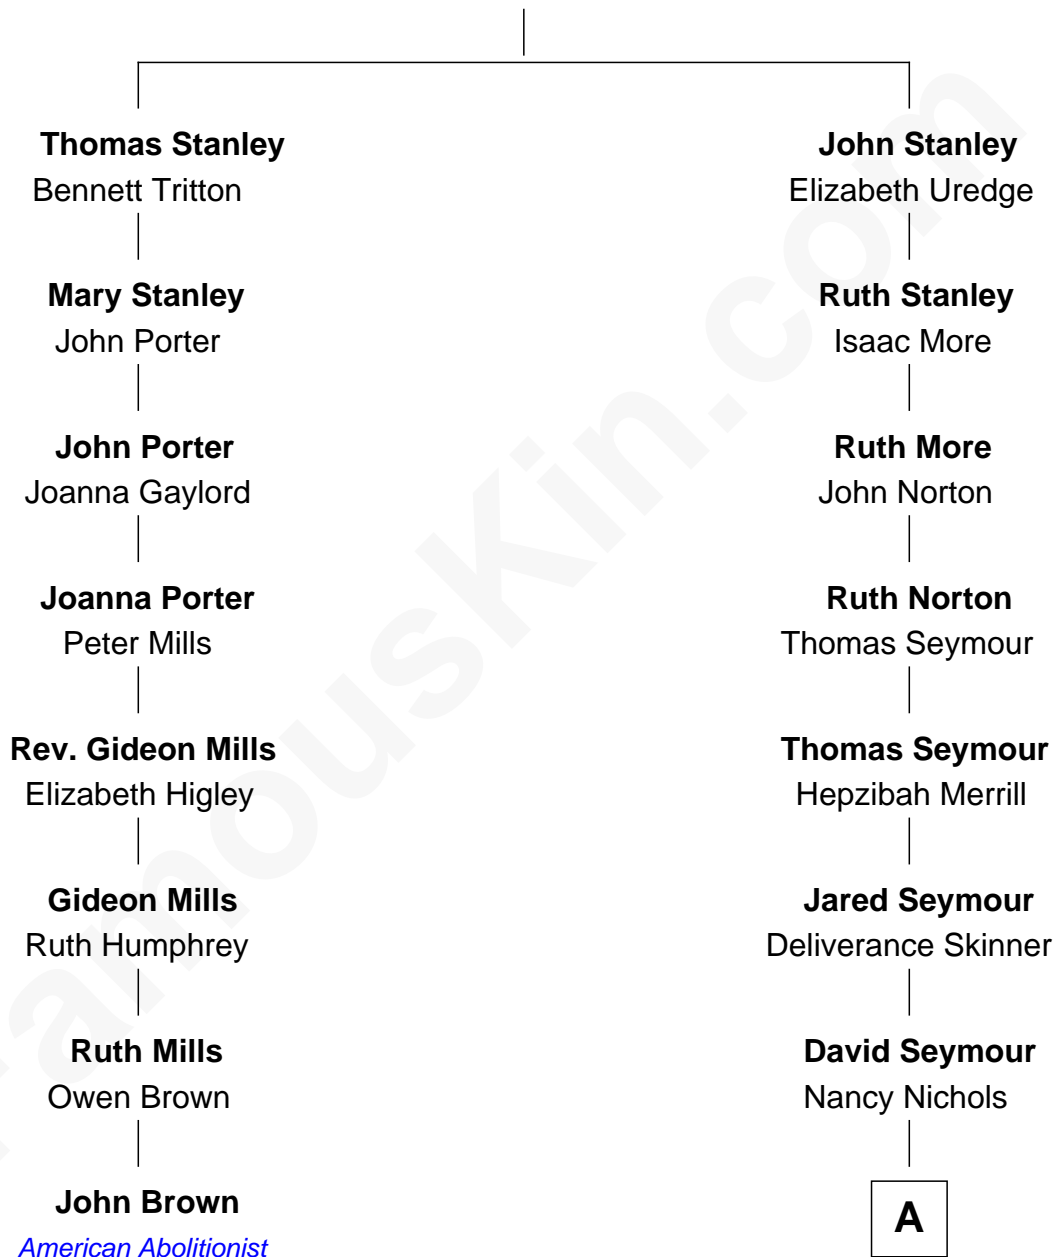

# FamousKin.com Relationship Chart of

**John Brown**

*American Abolitionist*

7th cousin 4 times removed of

**Peter Fonda**

*TV and Movie Actor*

**Robert Stanley**

A

**George Nichols Seymour**  
Sophie Marie Lefebre DeVillers

**George DeVillers Seymour**  
Frances Gabriella Ford

**Eugene Ford Seymour**  
Sophie Mildred Bower

**Frances Ford Seymour**  
Henry Jaynes Fonda