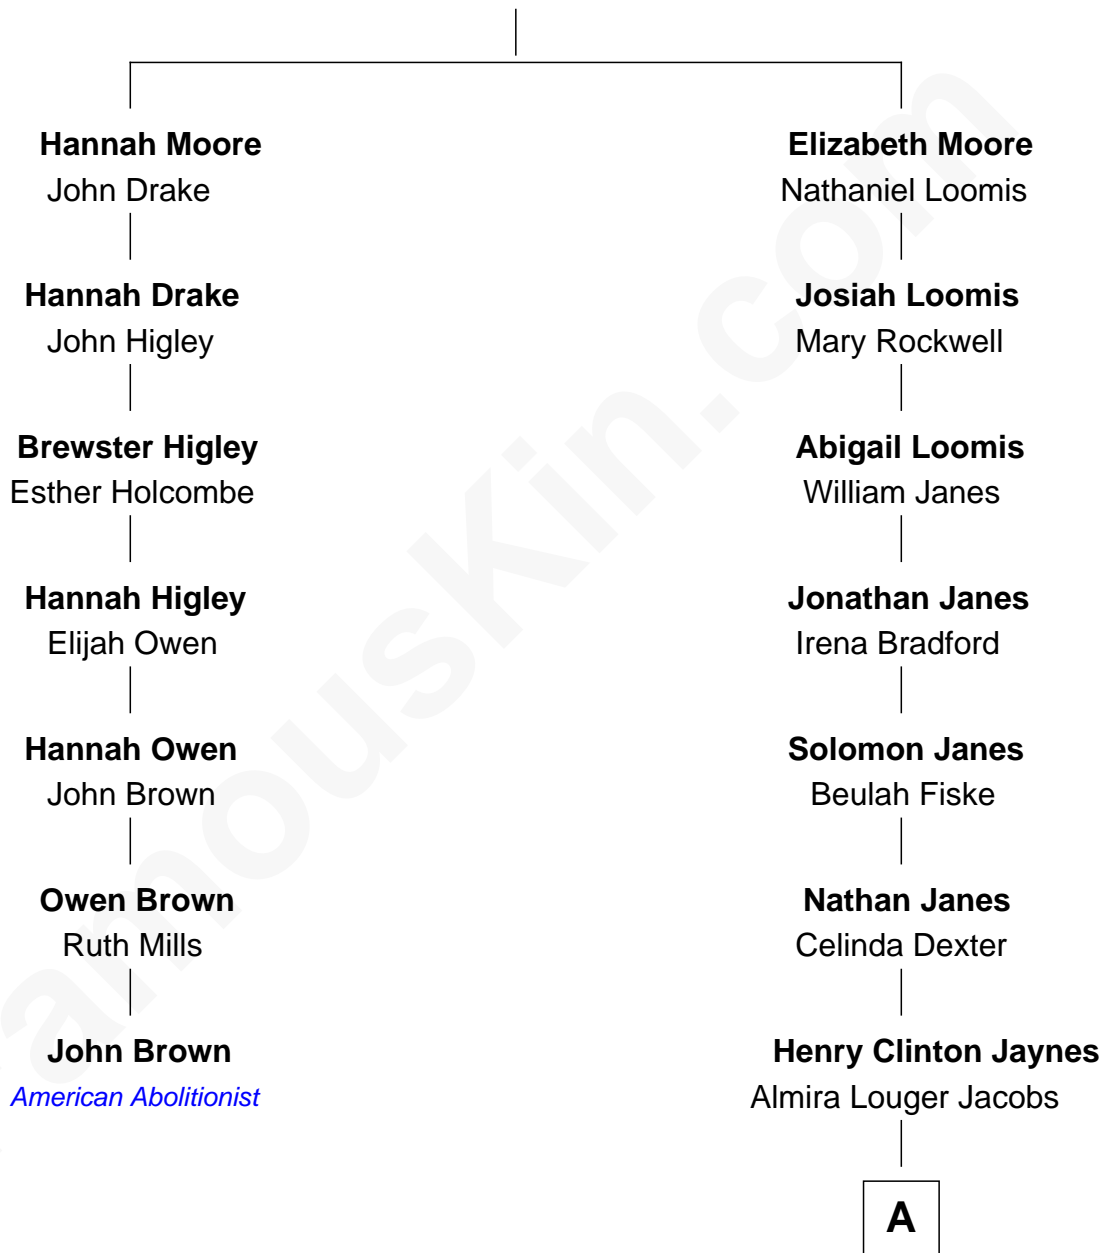

FamousKin.com Relationship Chart of

John Brown

American Abolitionist

6th cousin 5 times removed of

Bridget Fonda

Movie Actress

John Moore

A

Henry Silas Jaynes

Elma L. Lanphear

Herberta Elma Jaynes

William Brace Fonda

Henry Jaynes Fonda

Frances Ford Seymour

Peter H. Fonda

Susan Jane Brewer