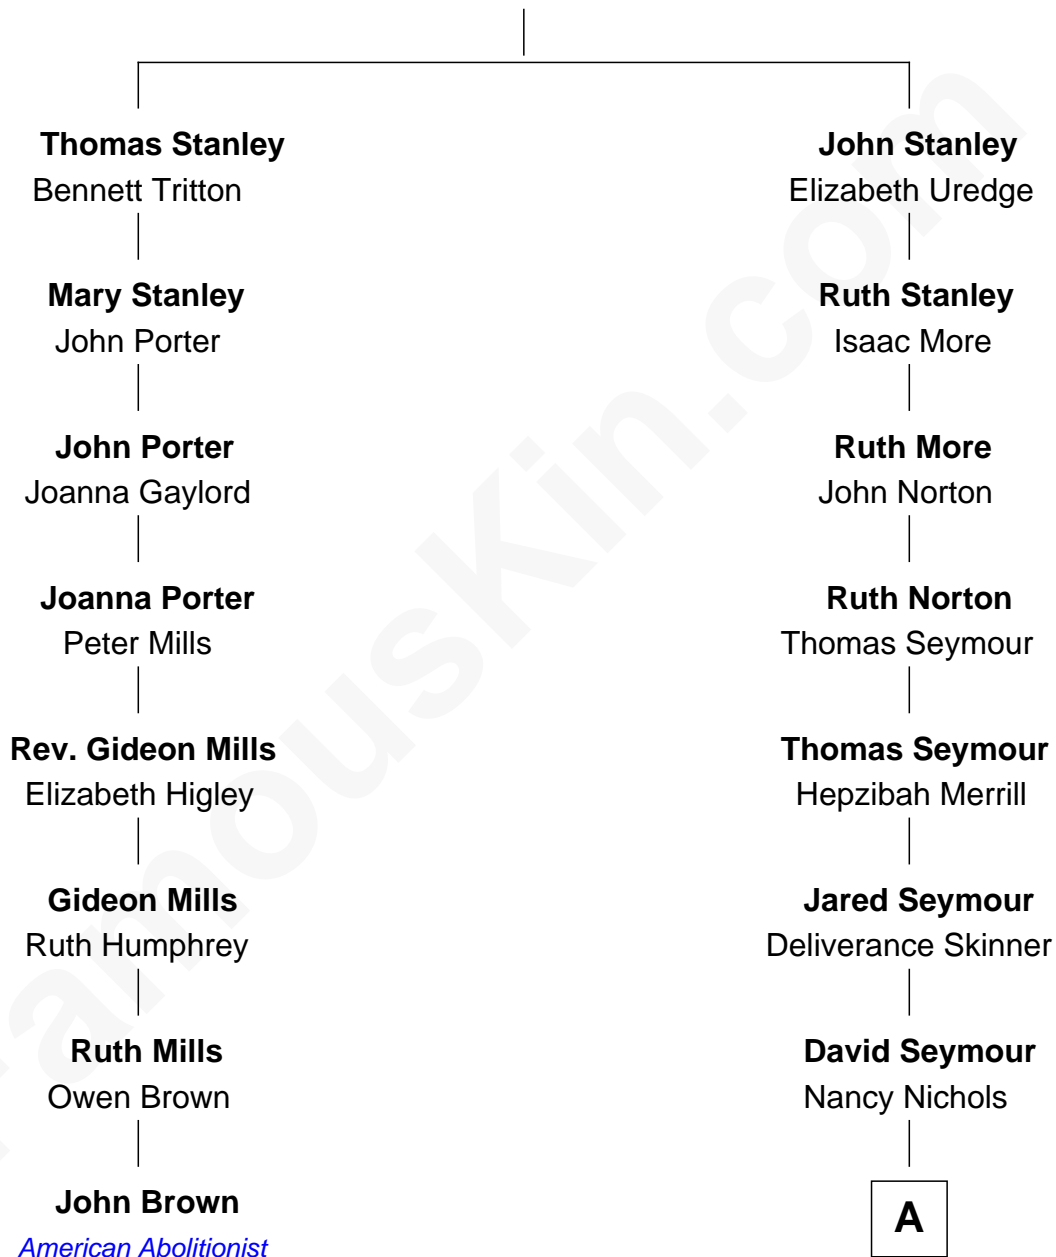

FamousKin.com Relationship Chart of

John Brown

American Abolitionist

7th cousin 5 times removed of

Bridget Fonda

Movie Actress

Robert Stanley

A

George Nichols Seymour
Sophie Marie Lefebre DeVillers

George DeVillers Seymour
Frances Gabriella Ford

Eugene Ford Seymour
Sophie Mildred Bower

Frances Ford Seymour
Henry Jaynes Fonda

Peter H. Fonda
Susan Jane Brewer