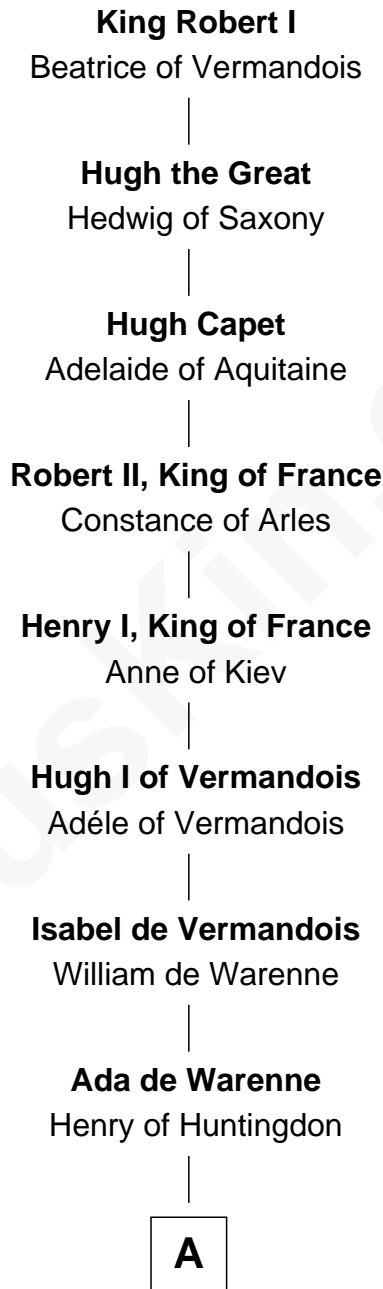

# FamousKin.com Relationship Chart of

**King Robert I**

*King of France*

**34th Great-grandfather of**

**Pete Buttigieg**

*19th U.S. Secretary of Transportation*

**B**

**Agnes Sherburne**

Henry Rushton

**Nicholas Rushton**

Margaret Radcliffe

**Agnes Rushton**

Richard Worthington

**Peter Worthington**

Isabel Anderton

**Isabel Worthington**

Robert Worden

**Peter Worden**

Mrs. Margaret Grice Wall

**Peter Worden**

Mary - - - - -

**Mary Worden**

John Burgess

**Joseph Burgess**

Elizabeth Murray

**William Henry Chase**

Emily Frances Walters

**William Henry Chase**

Usley - - - - -

**Lena Chase**

William Henry Neal

**William Caswell Neal**