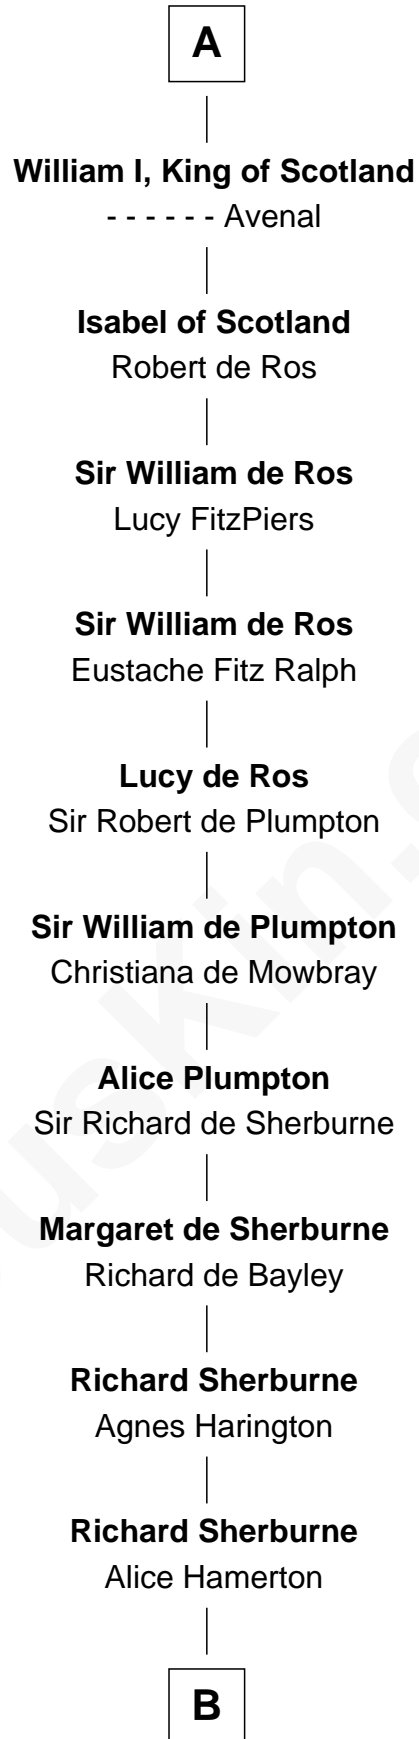

# FamousKin.com Relationship Chart of

**King Robert I**

*King of France*

**34th Great-grandfather of**

**Pete Buttigieg**

*19th U.S. Secretary of Transportation*

**B**

**Agnes Sherburne**

Henry Rushton

**Nicholas Rushton**

Margaret Radcliffe

**Agnes Rushton**

Richard Worthington

**Peter Worthington**

Isabel Anderton

**Isabel Worthington**

Robert Worden

**Peter Worden**

Mrs. Margaret Grice Wall

**Peter Worden**

Mary - - - - -

**Mary Worden**

John Burgess

**Joseph Burgess**

Elizabeth Murray

**William Henry Chase**

Emily Frances Walters

**William Henry Chase**

Usley - - - - -

**Lena Chase**

William Henry Neal

**William Caswell Neal**