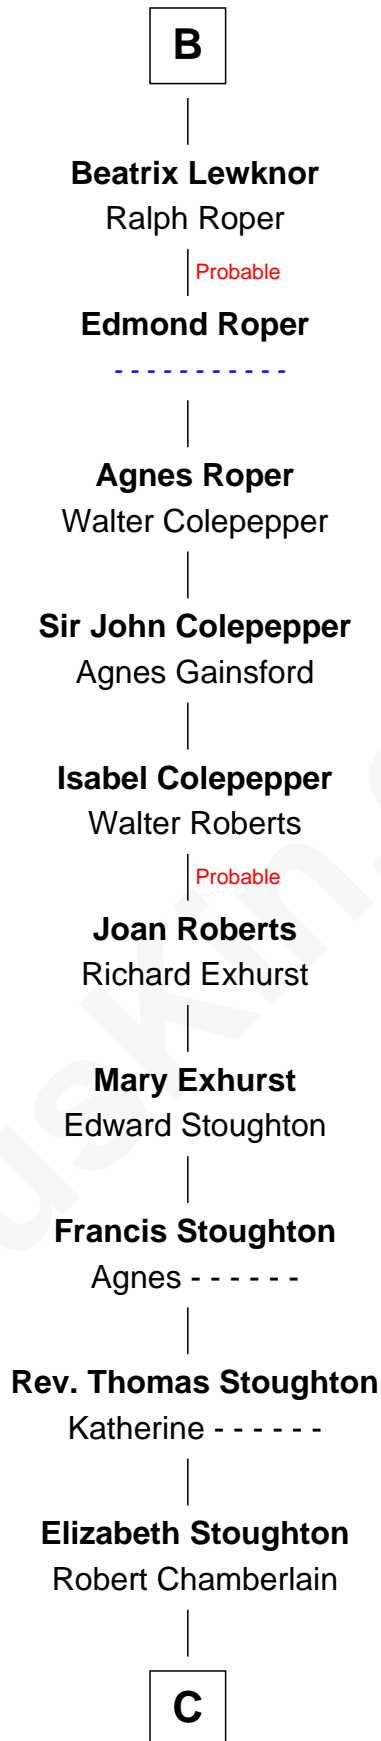

# FamousKin.com Relationship Chart of

**King Robert I**

*King of France*

34th Great-grandfather of

**Mark Twain**

*Author of Tom Sawyer*

**King Robert I**

Aelis - - - - -

**Judith of Lens**

Waltheof II of Northumbria

**Maud of Northumberland**

Simon I de St. Liz

**Maud de St. Liz**

Saher I de Quincy

**Alice de St. Liz**

Roger de Huntingfield

**Sir William de Huntingfield**

Isabel FitzWilliam

**Sarah de Huntingfield**

Richard de Keynes

**Richard de Keynes**

Alice de Mankesy

**Joan de Keynes**

Sir Roger Lewknor

**Sir Thomas Lewknor**

Sybil - - - - -

**Sir Roger Lewknor**

Katherine Bardolf

Probable

**B**

**C**

Joanna Chamberlain