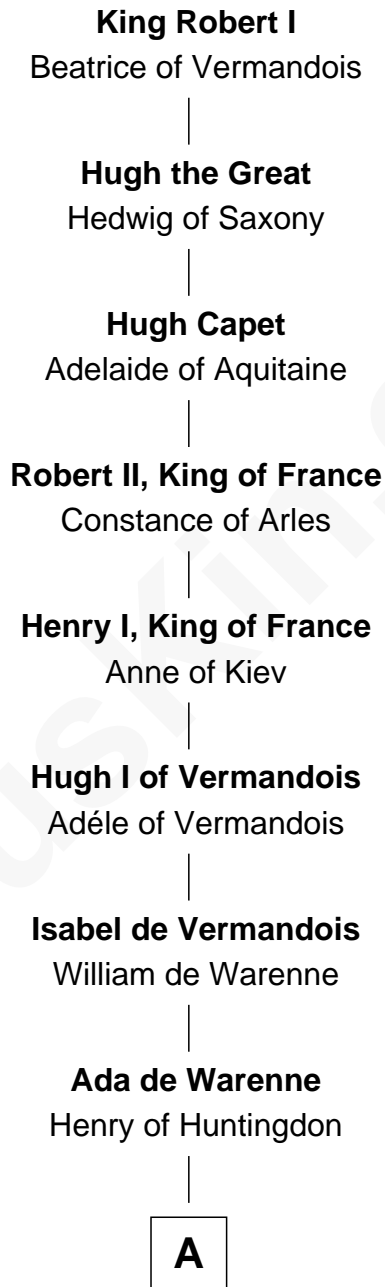

FamousKin.com Relationship Chart of

King Robert I

King of France

32nd Great-grandfather of

Mickey Rourke

Movie Actor

A

William I, King of Scotland

----- Avenal

Isabel of Scotland

Robert de Ros

Sir William de Ros

Lucy FitzPiers

Sir William de Ros

Eustache Fitz Ralph

Ivetta de Ros

Sir Geoffrey le Scrope

Henry Scrope

Joan -----

Joan Scrope

Henry Fitzhugh

Henry FitzHugh

Elizabeth Grey

Sir William FitzHugh