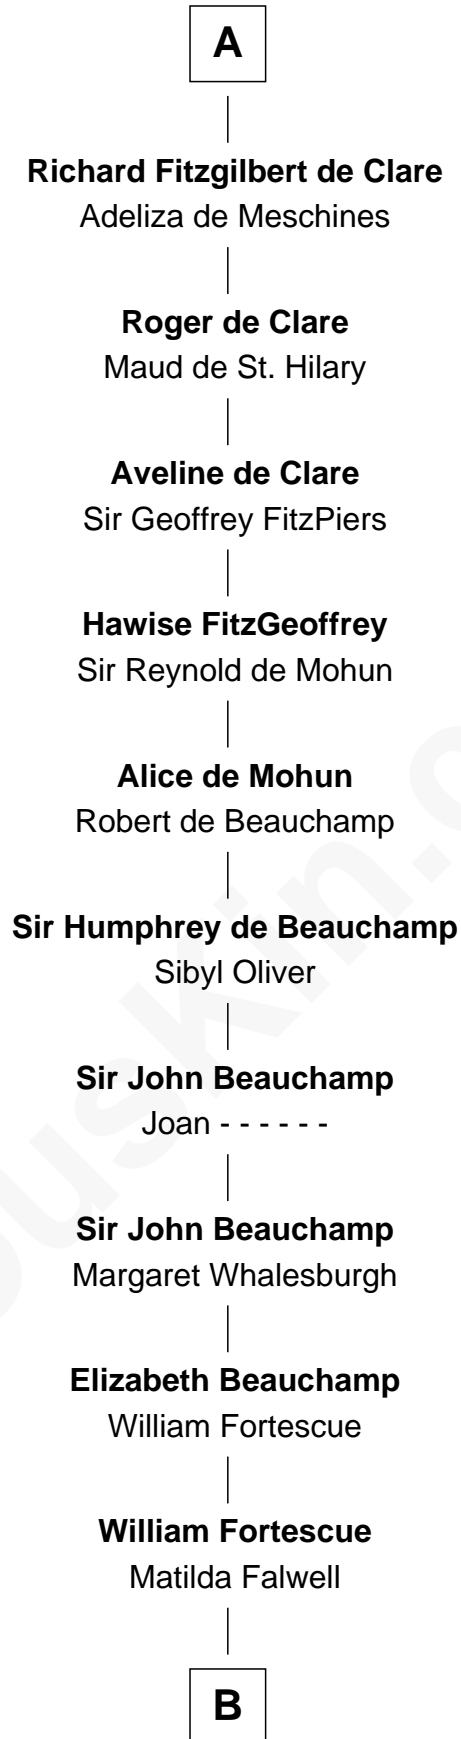

FamousKin.com Relationship Chart of

King Robert I

King of France

30th Great-grandfather of

Owen Brewster

54th Governor of Maine

B

John Fortescue

Joan Prutteston

Joane Fortescue

Thomas Hext

Thomas Hext

Wilmot Poyntz

Margery Hext

John Collamore

Peter Collamore

Robert Stetson

Robert Stetson

Hannah Turner

C

C

—
Martha Stetson

Morgan Brewster

—
William Brewster