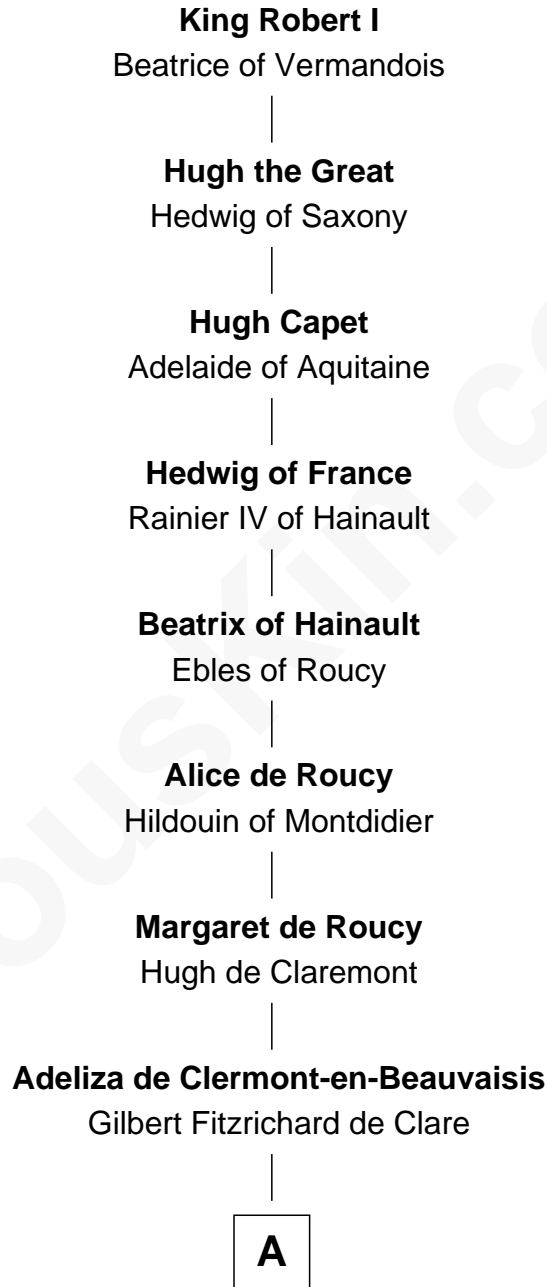

FamousKin.com Relationship Chart of

King Robert I

King of France

30th Great-grandfather of

Owen Brewster

54th Governor of Maine

B

John Fortescue

Joan Prutteston

Joane Fortescue

Thomas Hext

Thomas Hext

Wilmot Poyntz

Margery Hext

John Collamore

Peter Collamore