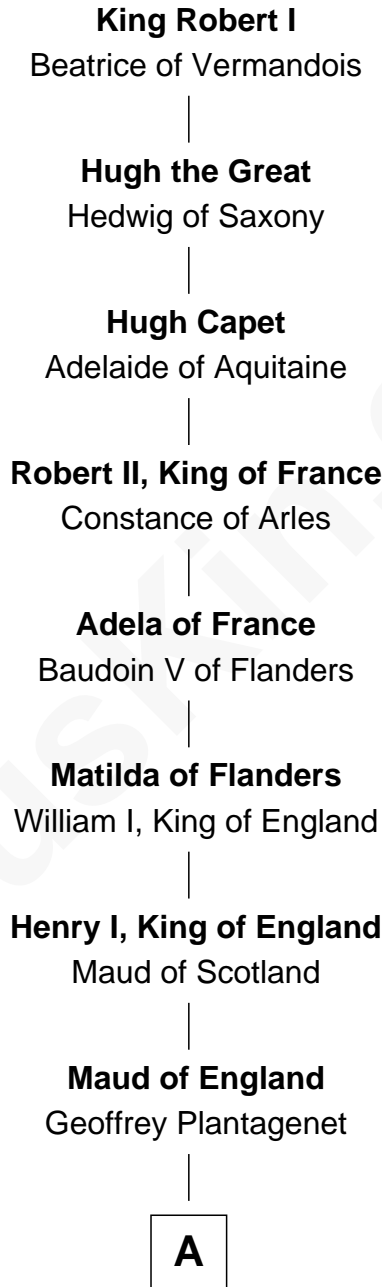

# FamousKin.com Relationship Chart of

**King Robert I**

*King of France*

31st Great-grandfather of

**Story Musgrave**

*NASA Astronaut*

**A**

**Henry II, King of England**

Eleanor of Aquitaine

**John, King of England**

Isabelle of Angoulême

**Henry III, King of England**

Eleanor of Provence

**Edward I, King of England**

Margaret of France

**Edmund of Woodstock**

Margaret Wake

**Joan Plantagenet**

Thomas Holand

**John de Holand**

Elizabeth of Lancaster

**Constance de Holand**

Sir John Grey

**Alice Grey**

William Gray

**C**

**C**

|  
**William Rufus Gray**

Mary Clay

|  
**William Gray**

Sarah Frances Loring

|  
**Edward Gray**