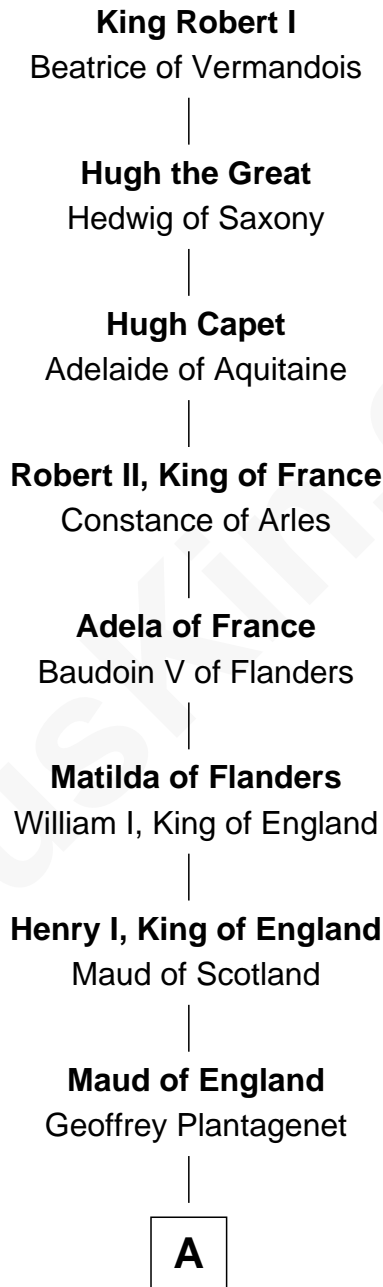

# FamousKin.com Relationship Chart of

**King Robert I**

*King of France*

32nd Great-grandfather of

**Anna Faris**

*TV and Movie Actress*

**A**

**Henry II, King of England**

Eleanor of Aquitaine

**John, King of England**

Isabelle of Angoulême

**Henry III, King of England**

Eleanor of Provence

**Edward I, King of England**

Margaret of France

**Edmund of Woodstock**

Margaret Wake

**Joan Plantagenet**

Thomas Holand

**Sir Thomas de Holand**

Alice Fitzalan

**Eleanor Holand**

Edward Cherleton

**Joyce Cherleton**

Cecily Grey

**Sir Henry Dudley**

----- Ashton

Probable

**Roger Dudley**

Susanna Thorne

**Gov. Thomas Dudley**

Dorothy York