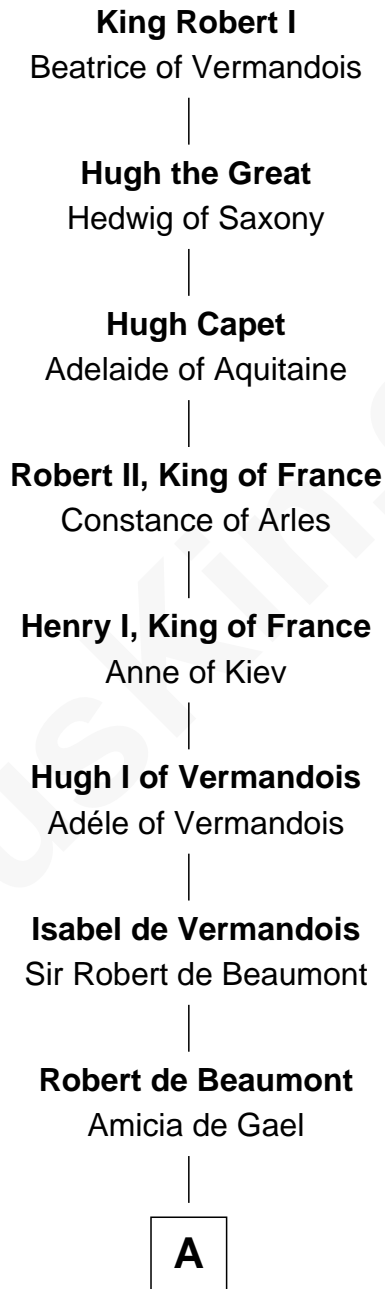

FamousKin.com Relationship Chart of

King Robert I

King of France

29th Great-grandfather of

Lizzie Borden

Accused Murderess

A

Robert de Beaumont
Petronella de Grantmesnil

Margaret de Beaumont
Sir Saher IV de Quincy

Sir Roger de Quincy
Helen of Galloway

Margaret de Quincy
Sir William de Ferrers

Joan de Ferrers
Sir Thomas de Berkeley

Sir Maurice de Berkeley
Eve la Zouche

Thomas de Berkeley
Katherine de Clyvedon