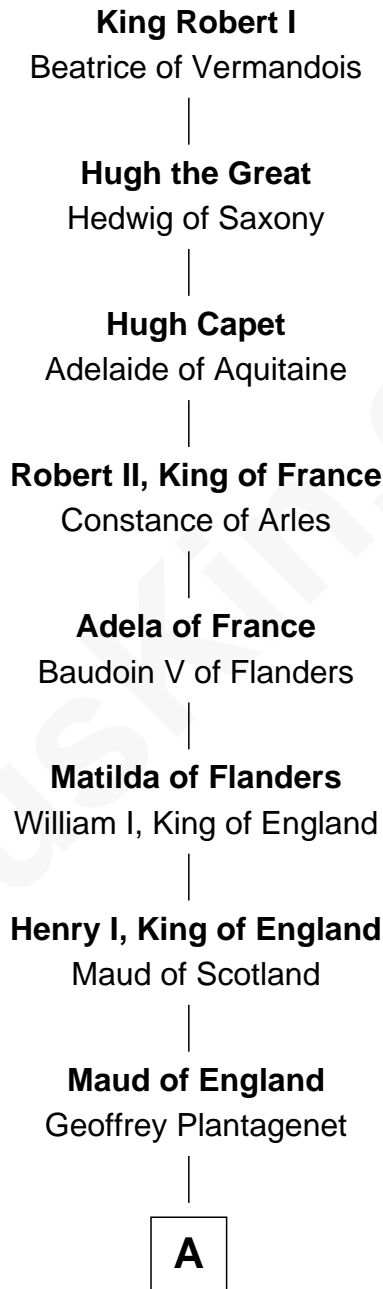

FamousKin.com Relationship Chart of

King Robert I

King of France

20th Great-grandfather of

Robert Abell

(c1605 - 1663) Great Migration Immigrant 1630

A

Henry II, King of England

Eleanor of Aquitaine

John, King of England

----- De Warenne

Sir Richard FitzRoy

Rose de Dover

Isabel de Dover

Sir Maurice de Berkeley

Sir Thomas de Berkeley

Mary Onley

—
Richard Cotton

Mary Mainwaring

—
Frances Cotton

George Abell

—
Robert Abell

Great Migration Immigrant 1630

FamousKin.com