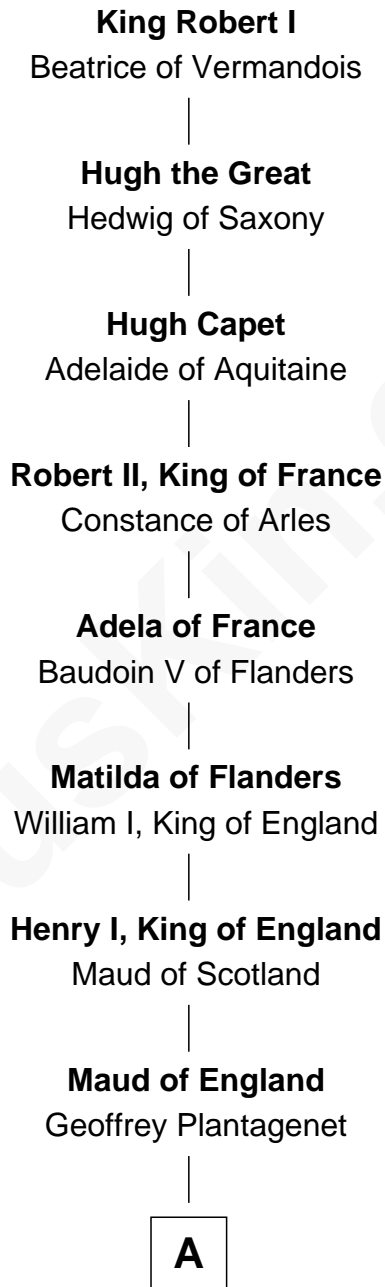

FamousKin.com Relationship Chart of

King Robert I

King of France

28th Great-grandfather of

Susan B. Anthony

Women's Rights Advocate

A

Henry II, King of England

Ida de Tony

Sir William Longespee

Ela of Salisbury

Ida Longespee

Sir William de Beauchamp

Beatrice de Beauchamp

Thomas FitzOtto

Maud FitzThomas