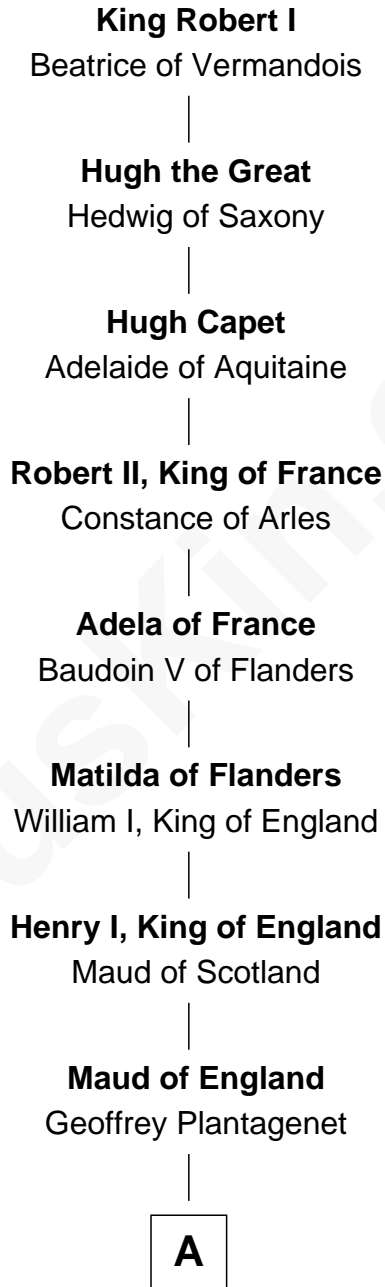

FamousKin.com Relationship Chart of

King Robert I

King of France

30th Great-grandfather of

E. C. Segar

Cartoonist (Popeye creator)

A

Henry II, King of England

Ida de Tony

Sir William Longespee

Ela of Salisbury

William Longespee

Idoine de Camville

Ela Longespee

Sir James de Audley

Sir Hugh I de Audley