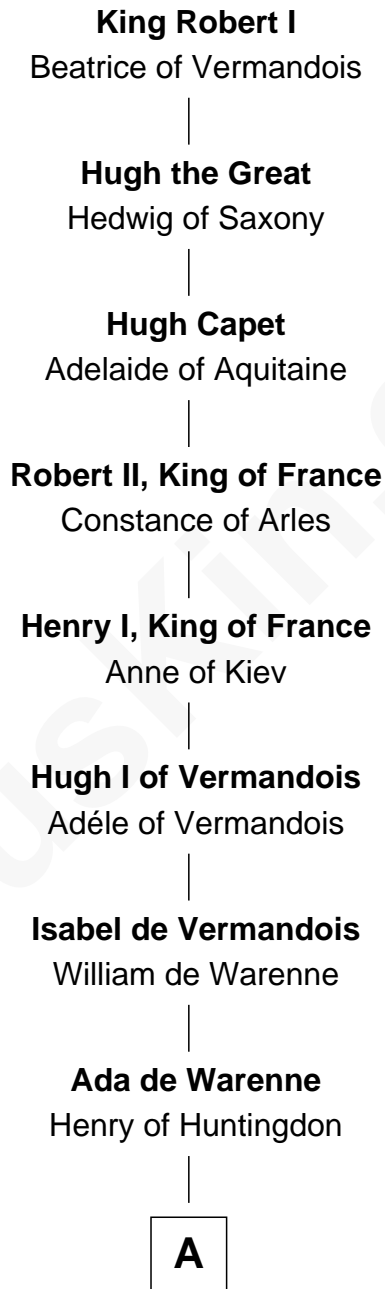

# FamousKin.com Relationship Chart of

**King Robert I**

*King of France*

21st Great-grandfather of

**Peter Worden**

*(c1569 - 1638/9) Great Migration Immigrant 1638*

**B**

—  
**Agnes Sherburne**

Henry Rushton

—  
**Nicholas Rushton**

Margaret Radcliffe

—  
**Agnes Rushton**

Richard Worthington

—  
**Peter Worthington**

Isabel Anderton

—  
**Isabel Worthington**

Robert Worden

—  
**Peter Worden**

*Great Migration Immigrant 1638*