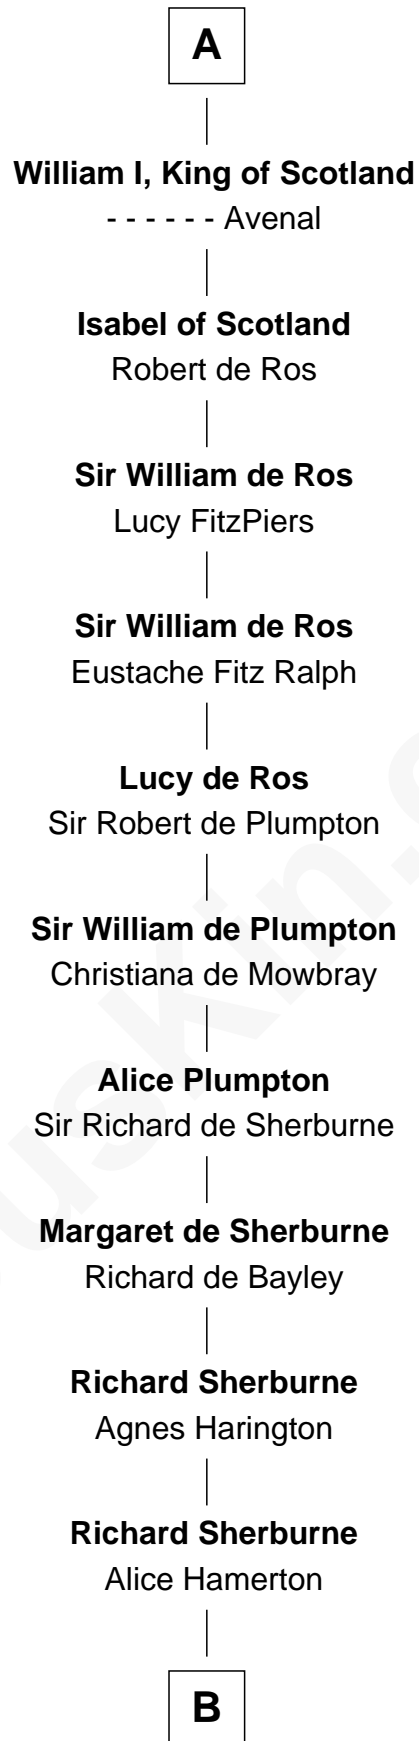

# FamousKin.com Relationship Chart of

**King Robert I**

*King of France*

21st Great-grandfather of

**Peter Worden**

*(c1569 - 1638/9) Great Migration Immigrant 1638*

**B**

—  
**Agnes Sherburne**

Henry Rushton

—  
**Nicholas Rushton**

Margaret Radcliffe

—  
**Agnes Rushton**

Richard Worthington

—  
**Peter Worthington**

Isabel Anderton

—  
**Isabel Worthington**

Robert Worden

—  
**Peter Worden**

*Great Migration Immigrant 1638*