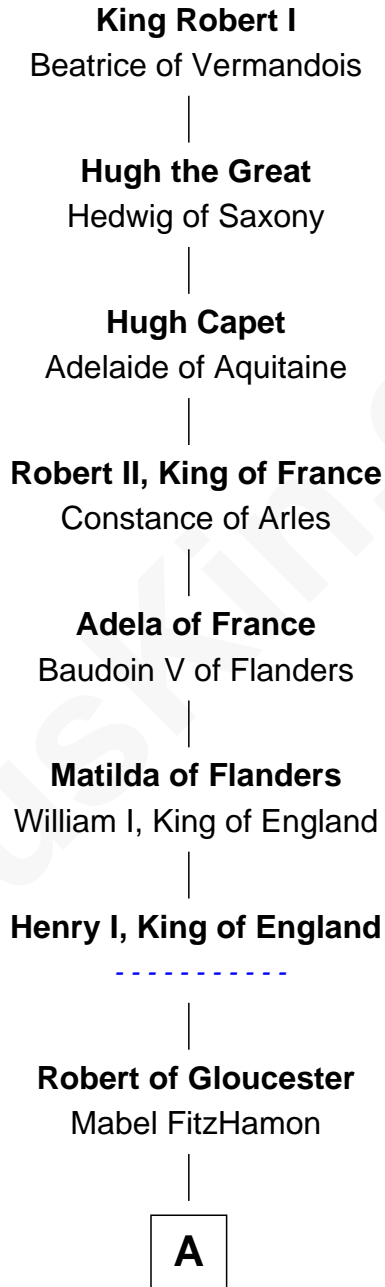

FamousKin.com Relationship Chart of

King Robert I

King of France

27th Great-grandfather of

John Davis

14th and 17th Governor of Massachusetts

A

Maud of Gloucester
Sir Ranulf de Gernons