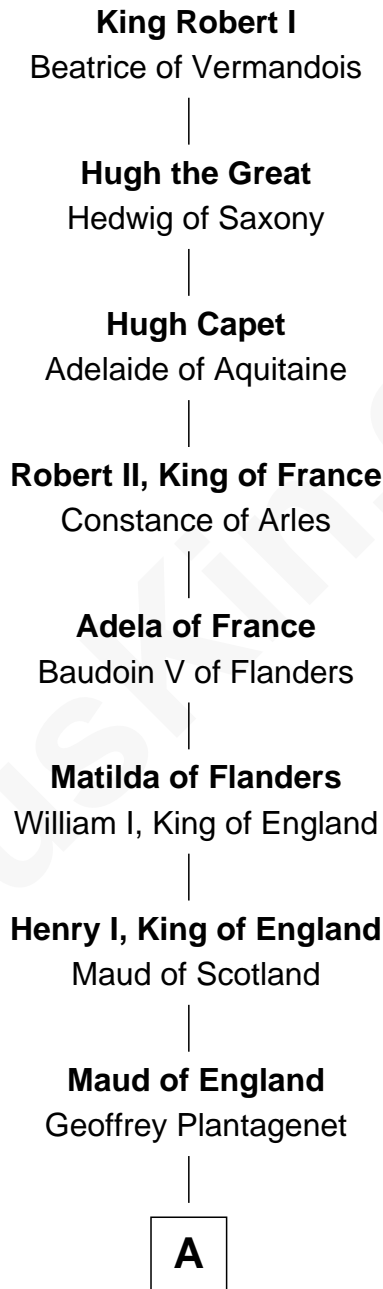

FamousKin.com
Relationship Chart of
King Robert I
King of France

29th Great-grandfather of
William Henry Moore
Co-Founder, U.S. Steel and Nabisco

FamousKin.com

A

Henry II, King of England

Eleanor of Aquitaine

John, King of England

Isabelle of Angoulême

Richard Plantagenet

Sir Richard of Cornwall

Joan -----

Joan of Cornwall

Sir John Howard

Sir John Howard