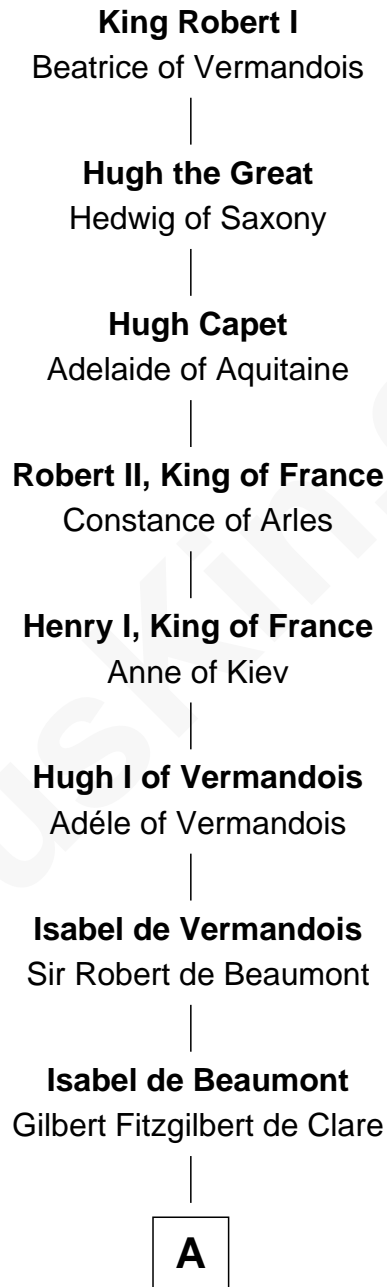

FamousKin.com Relationship Chart of

King Robert I

King of France

31st Great-grandfather of

Truman Capote

Author of In Cold Blood

A

Richard de Clare
Aoife MacMurrough

Isabel de Clare
Sir William Marshal

Eva Marshal
William de Braiose

Eve de Braiose
Sir William de Cantilupe

Milicent de Cantilupe
Eudo la Zouche

Elizabeth la Zouche
Sir Nicholas Poyntz

Nicholas Poyntz

Pontius Poyntz
Eleanor Baldwin