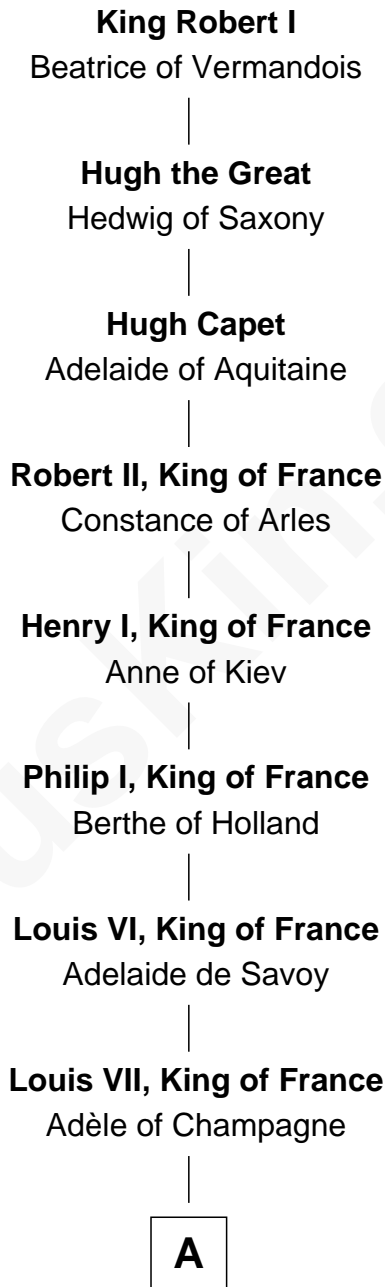

FamousKin.com

Relationship Chart of

King Robert I

King of France

29th Great-grandfather of

Sir Winston Churchill
Prime Minister of the United Kingdom

A

Philip II Auguste, King of France