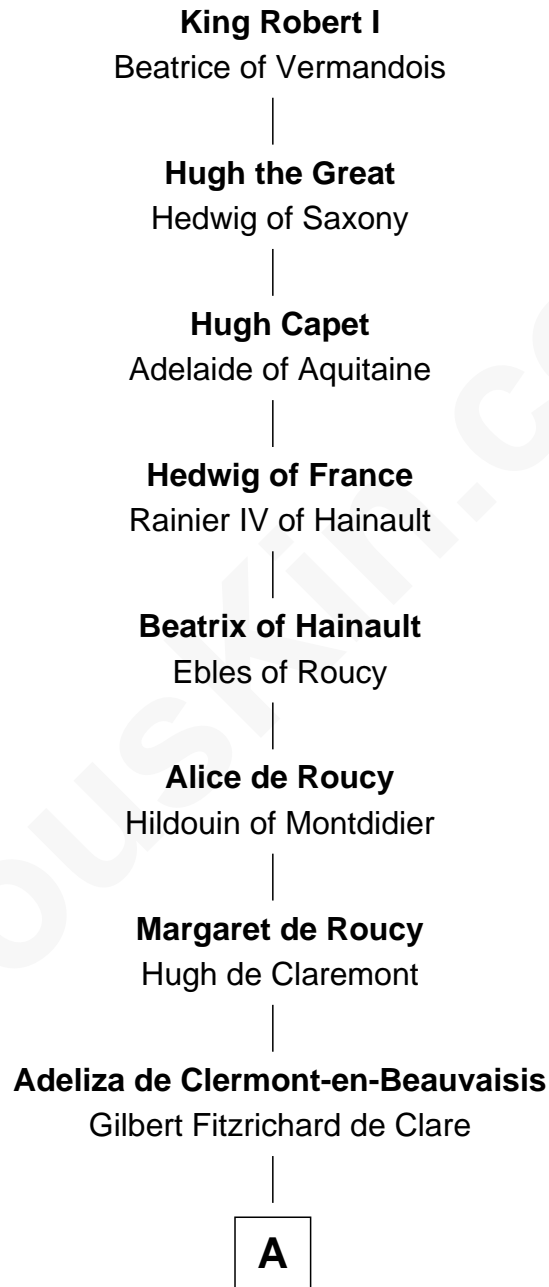

FamousKin.com Relationship Chart of

King Robert I

King of France

27th Great-grandfather of

Aaron Burr

Killed Alexander Hamilton

B

John Fortescue

Joan Prutteston

Joane Fortescue

Thomas Hext

Thomas Hext

Wilmot Poyntz

Margery Hext

John Collamore

Henry Collamore