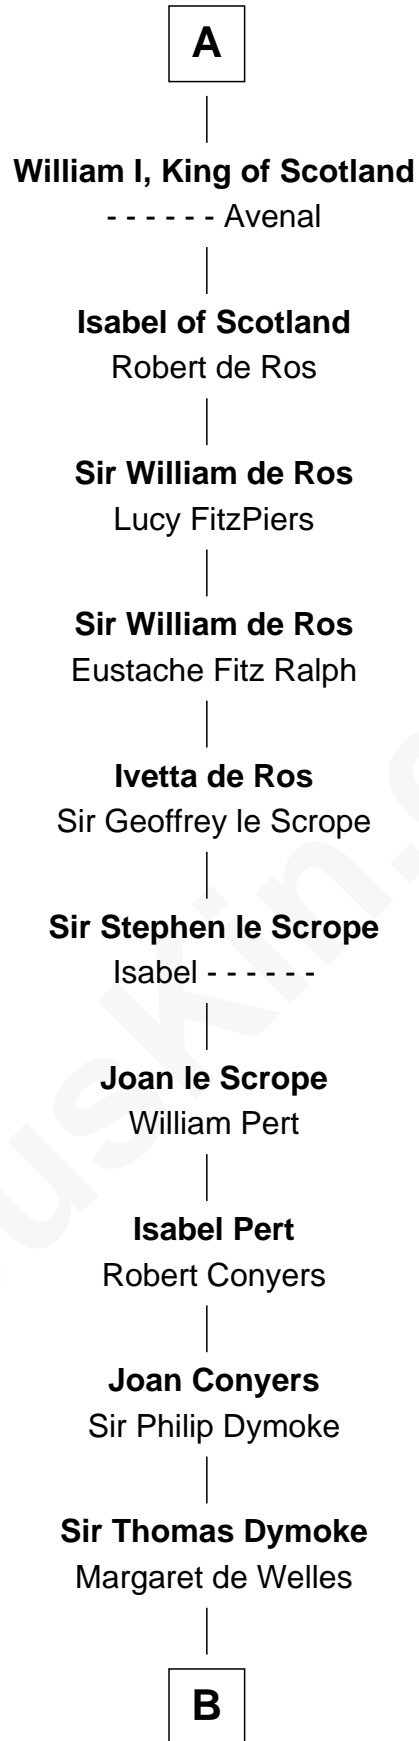

FamousKin.com Relationship Chart of

King Robert I

King of France

27th Great-grandfather of

Arthur Ryerson

RMS Titanic Victim

B

Sir Lionel Dymoke

Joanna Griffith

Alice Dymoke

Sir William Skipwith

John Skipwith

Eleanor Kingston

Mary Skipwith

John Newcomen

Eleanor Newcomen

Martin Ryerson

Thomas Ryerson

Mary Turner

C

C

—
Joseph Turner Ryerson

Ellen Griffin Larned

—
Arthur Ryerson

RMS Titanic Victim

FamousKin.com