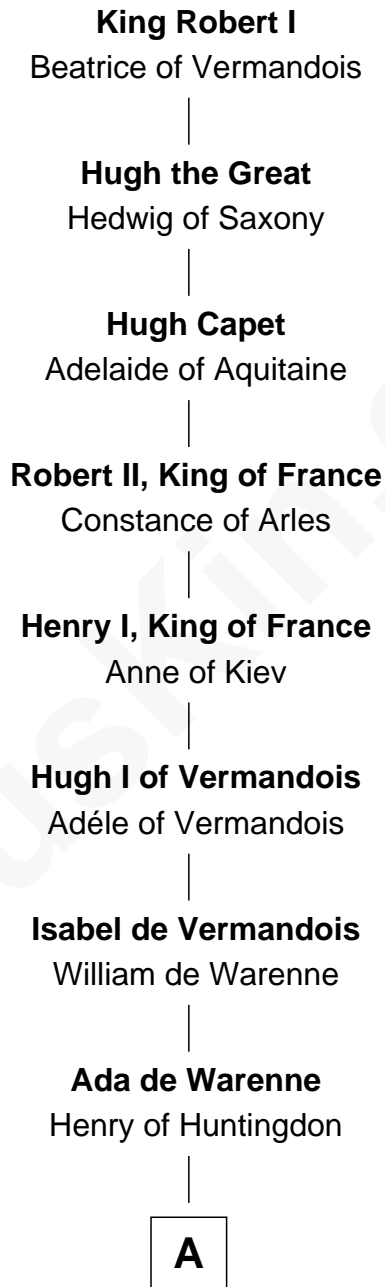

FamousKin.com Relationship Chart of

King Robert I

King of France

27th Great-grandfather of

Arthur Ryerson

RMS Titanic Victim

B

Sir Lionel Dymoke

Joanna Griffith

Alice Dymoke

Sir William Skipwith

John Skipwith

Eleanor Kingston

Mary Skipwith

John Newcomen

Eleanor Newcomen

William Asfordby

John Asfordby

Alice Wolley

William Asfordby

Martha Burton

Elinor Asfordby

Thomas Cock

Catherine Cock

RMS Titanic Victim

FamousKin.com