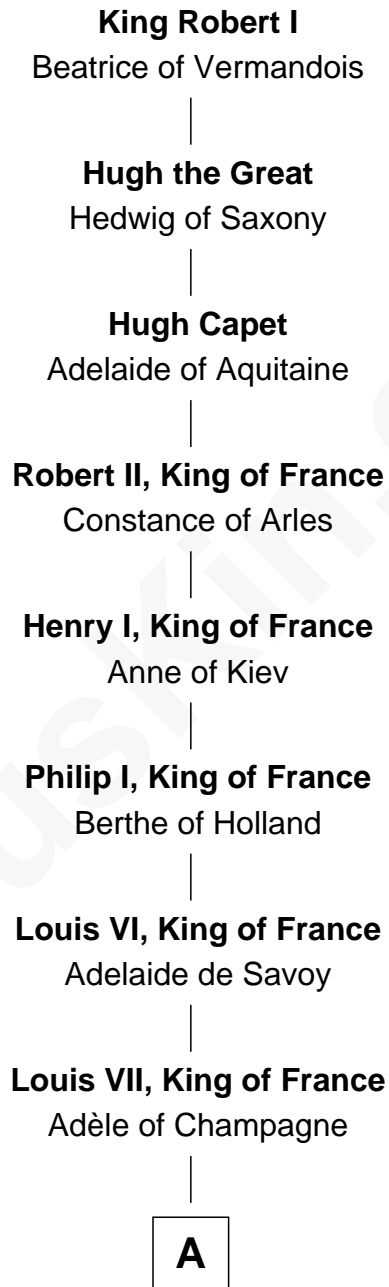

FamousKin.com Relationship Chart of

King Robert I

King of France

29th Great-grandfather of

John D. Rockefeller

Founder of the Standard Oil Company

A

Philip II Auguste, King of France