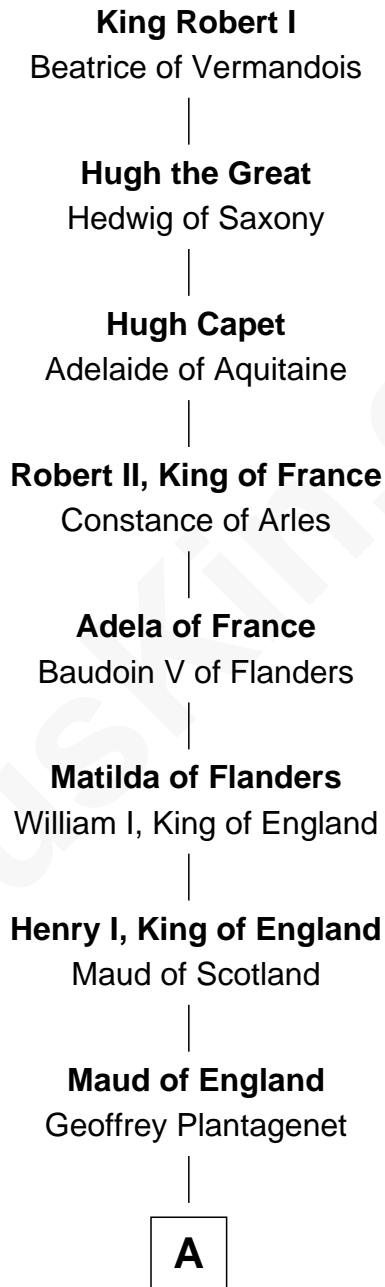

# FamousKin.com Relationship Chart of

**King Robert I**

*King of France*

30th Great-grandfather of

**Camilla Parker Bowles**

*Queen Consort of the United Kingdom*

**A**

**Henry II, King of England**

Eleanor of Aquitaine

**John, King of England**

Isabelle of Angoulême

**Henry III, King of England**

Eleanor of Provence

**Edward I, King of England**

Margaret of France

**Edmund of Woodstock**

Margaret Wake

**Joan Plantagenet**

Thomas Holand

**John de Holand**

Elizabeth of Lancaster

**Constance de Holand**

Sir John Grey

**Sir Edmund Grey**