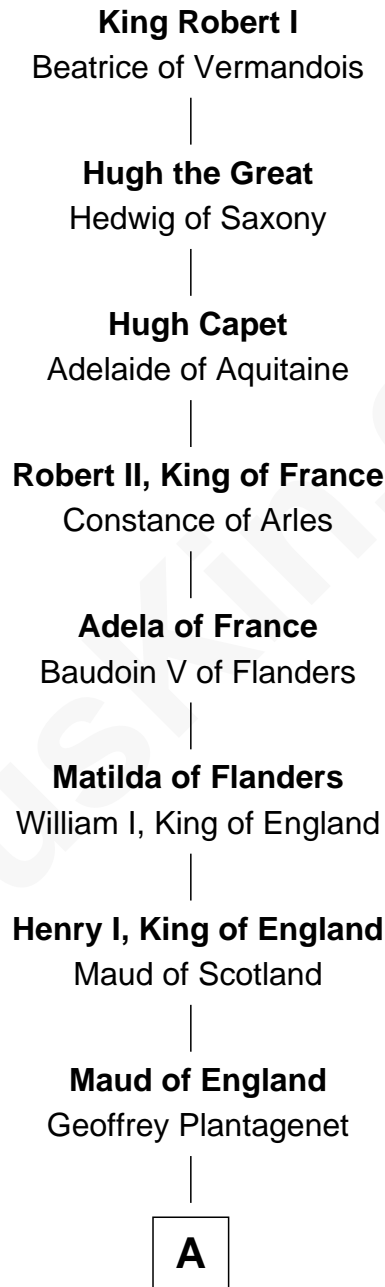

FamousKin.com Relationship Chart of

King Robert I

King of France

31st Great-grandfather of

Jesse James

Outlaw, Bank Robber, Murderer

A

Henry II, King of England

Eleanor of Aquitaine

John, King of England

Isabelle of Angoulême

Henry III, King of England

Eleanor of Provence

Edward I, King of England

Eleanor of Castile

Joan of Acre