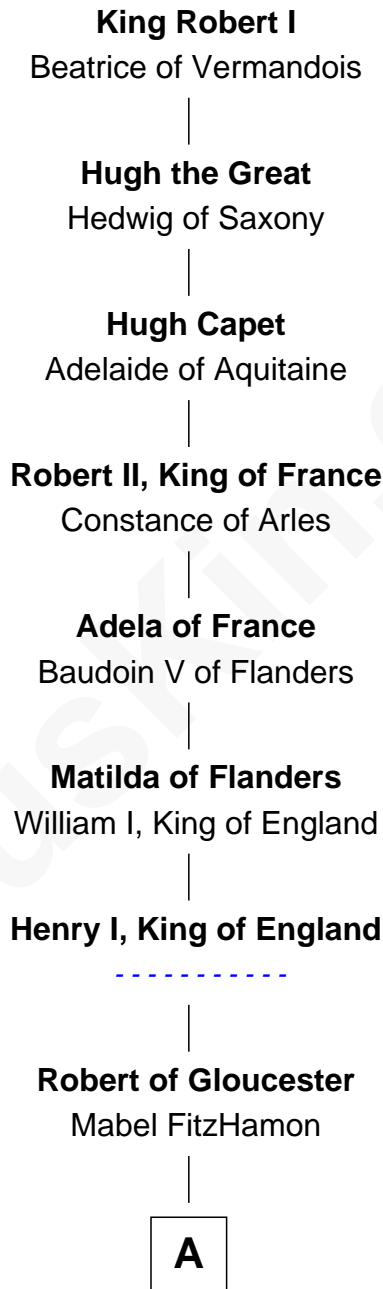

# FamousKin.com Relationship Chart of

**King Robert I**

*King of France*

30th Great-grandfather of

**Michael Bennet**

*U.S. Senator from Colorado*

**A**

**Maud of Gloucester**  
Sir Ranulf de Gernons

**Hugh de Kevelioc**  
Bertrade de Montfort

**Agnes of Chester**  
Sir William de Ferrers

**Bertha de Ferrers**  
Sir Ralph le Bigod

**Sir John Bigod**  
Isabel - - - - -

**Sir Roger Bigod**  
Joan - - - - -

**Joan Bigod**  
Sir William Chauncey

**John Chauncey**  
Margaret Giffard

**John Chauncey**  
Anne Leventhorp

**John Chauncey**  
Alice Boyce

**B**

**B**

**John Chauncey**

Elizabeth Proffit