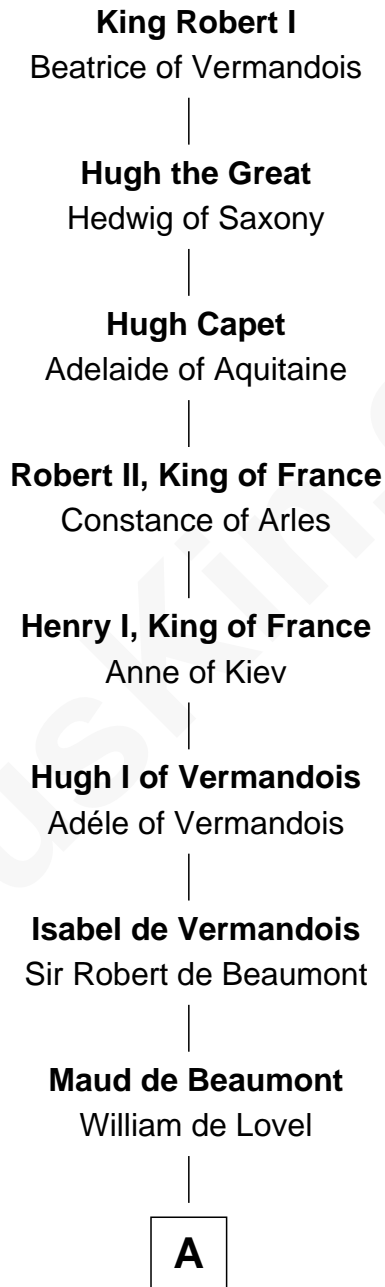

FamousKin.com Relationship Chart of

King Robert I

King of France

27th Great-grandfather of

T. S. Eliot

Poet and Playwright

C

Henry Ware Eliot