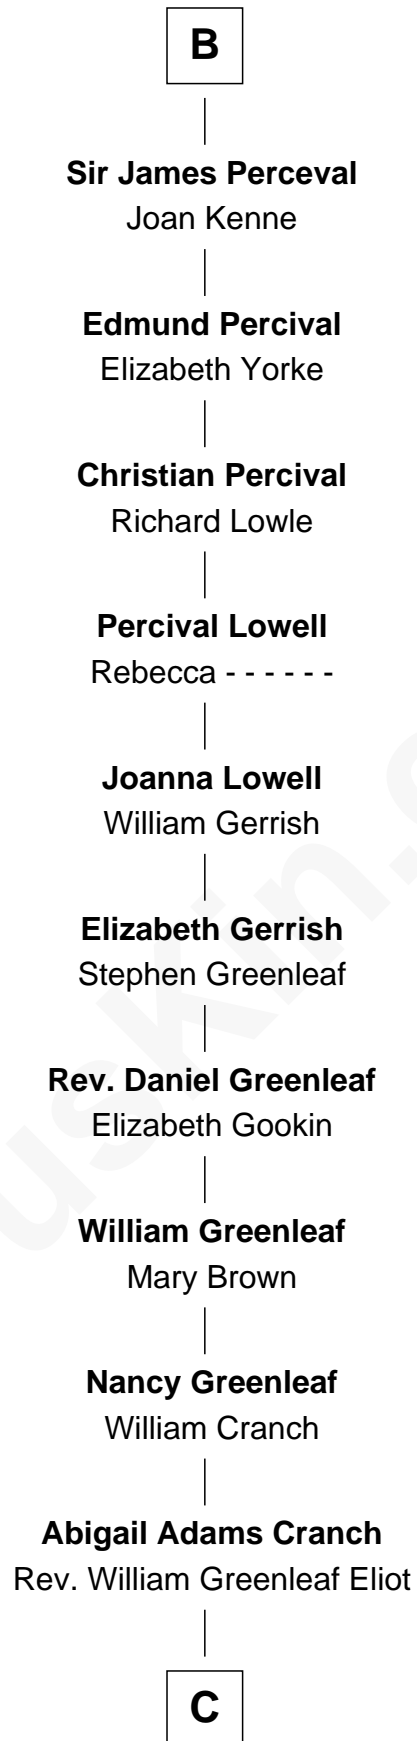

FamousKin.com Relationship Chart of

King Robert I

King of France

27th Great-grandfather of

T. S. Eliot

Poet and Playwright

C

Henry Ware Eliot