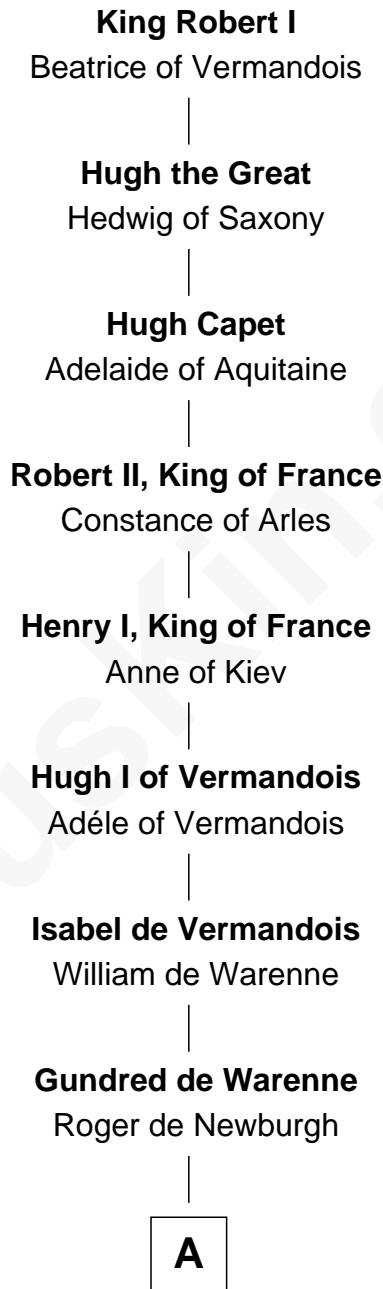

FamousKin.com
Relationship Chart of
King Robert I
King of France

31st Great-grandfather of

Mamie (Doud) Eisenhower
First Lady of President Dwight Eisenhower

FamousKin.com

A

Waleran de Newburgh

Alice de Harcourt

Alice de Newburgh

William Mauduit

Isabel Mauduit

Sir William de Beauchamp

William de Beauchamp

Maud FitzJohn

Guy de Beauchamp

Alice de Toeni